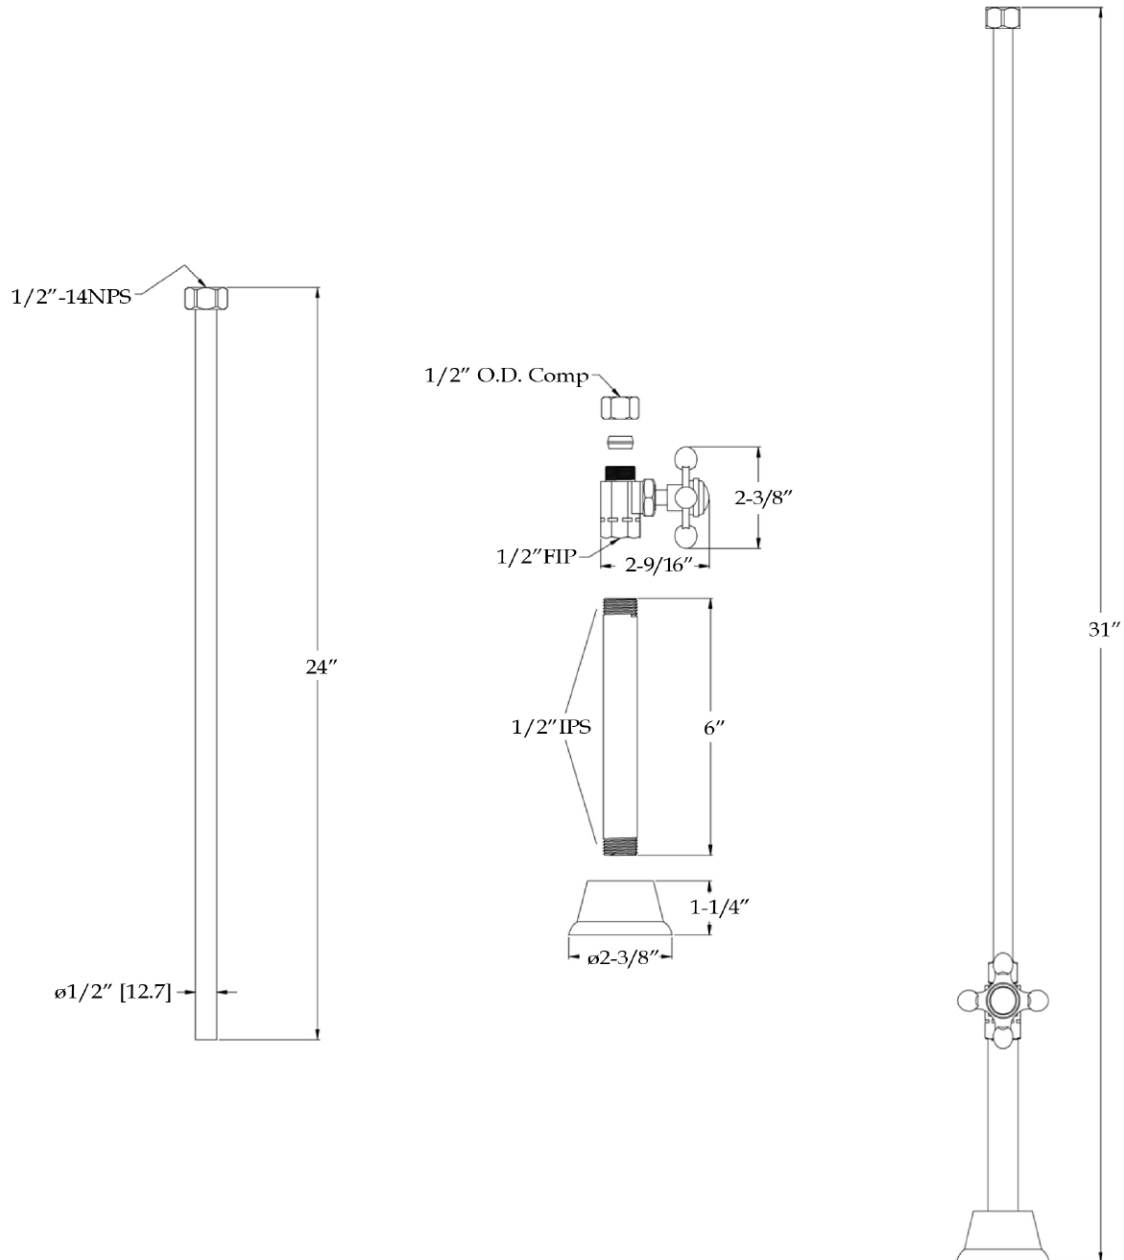

MAIDSTONE

www.MaidstoneSupply.com

Straight Tub Supply Line

Part No: 123ST2-S1

Contact Maidstone for additional information and specifications. For complete warranty information and a list of dealers visit www.MaidstoneSupply.com. All products and specifications are subject to change without notice. Maidstone is not responsible for typographical and/or dimensional errors. Typographical errors are subject to correction.

Note: Rough-in dimensions may vary +/- 1/2" and are subject to change. No responsibility is assumed by Maidstone.

17-07-2024