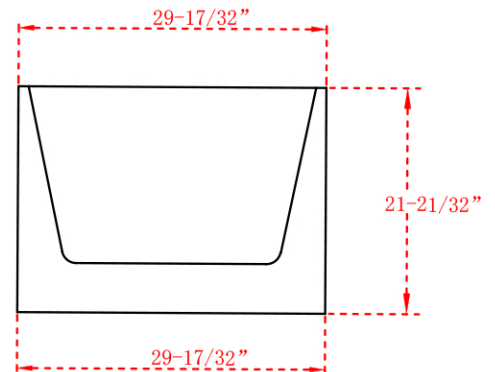

MAIDSTONE

www.MaidstoneSupply.com

Solid Surface Vertical Tub

Part No: 33T-8851-67-2

Contact Maidstone for additional information and specifications. For complete warranty information and a list of dealers visit www.MaidstoneSupply.com. All products and specifications are subject to change without notice. Maidstone is not responsible for typographical and/or dimensional errors. Typographical errors are subject to correction.

Note: Rough-in dimensions may vary $\pm 1/2$ " and are subject to change. No responsibility is assumed by Maidstone.