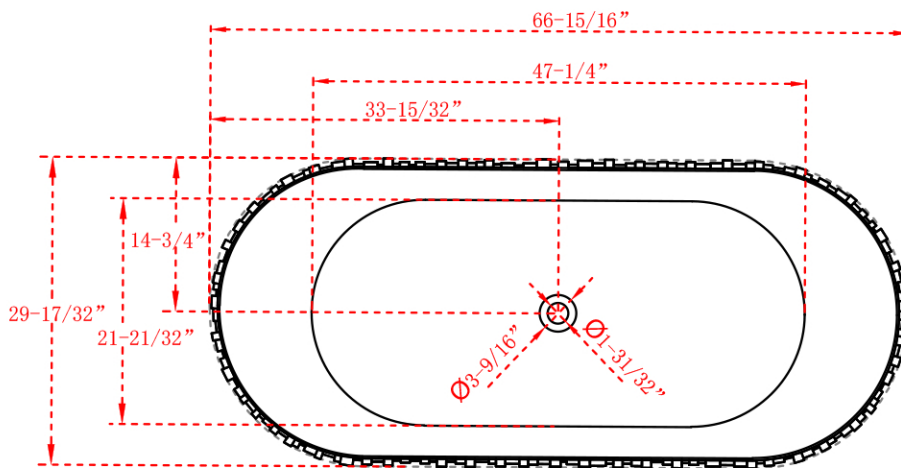

MAIDSTONE

www.MaidstoneSupply.com

Solid Surface Vertical Tub

Part No: 33T-8851-67-2

Contact Maidstone for additional information and specifications. For complete warranty information and a list of dealers visit www.MaidstoneSupply.com. All products and specifications are subject to change without notice. Maidstone is not responsible for typographical and/or dimensional errors. Typographical errors are subject to correction.

Note: Rough-in dimensions may vary $\pm 1/2$ " and are subject to change. No responsibility is assumed by Maidstone.