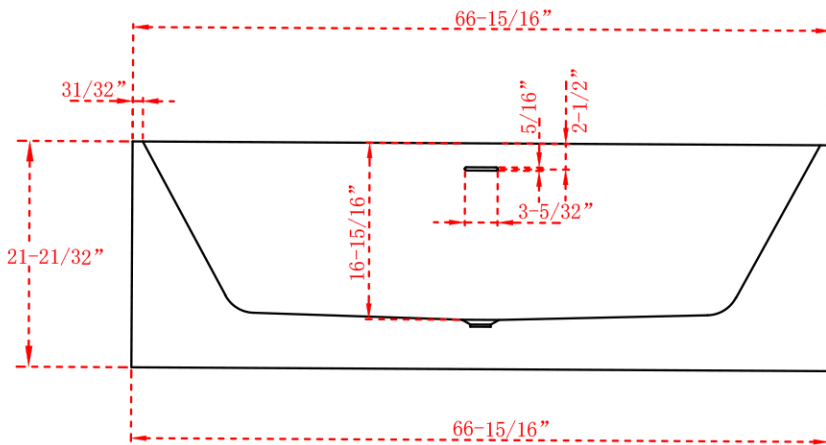

MAIDSTONE

www.MaidstoneSupply.com

Solid Surface Vertical Tub

Part No: 33T-8851-67-2

Contact Maidstone for additional information and specifications. For complete warranty information and a list of dealers visit www.MaidstoneSupply.com. All products and specifications are subject to change without notice. Maidstone is not responsible for typographical and/or dimensional errors. Typographical errors are subject to correction.

Note: Rough-in dimensions may vary $\pm 1/2$ " and are subject to change. No responsibility is assumed by Maidstone.