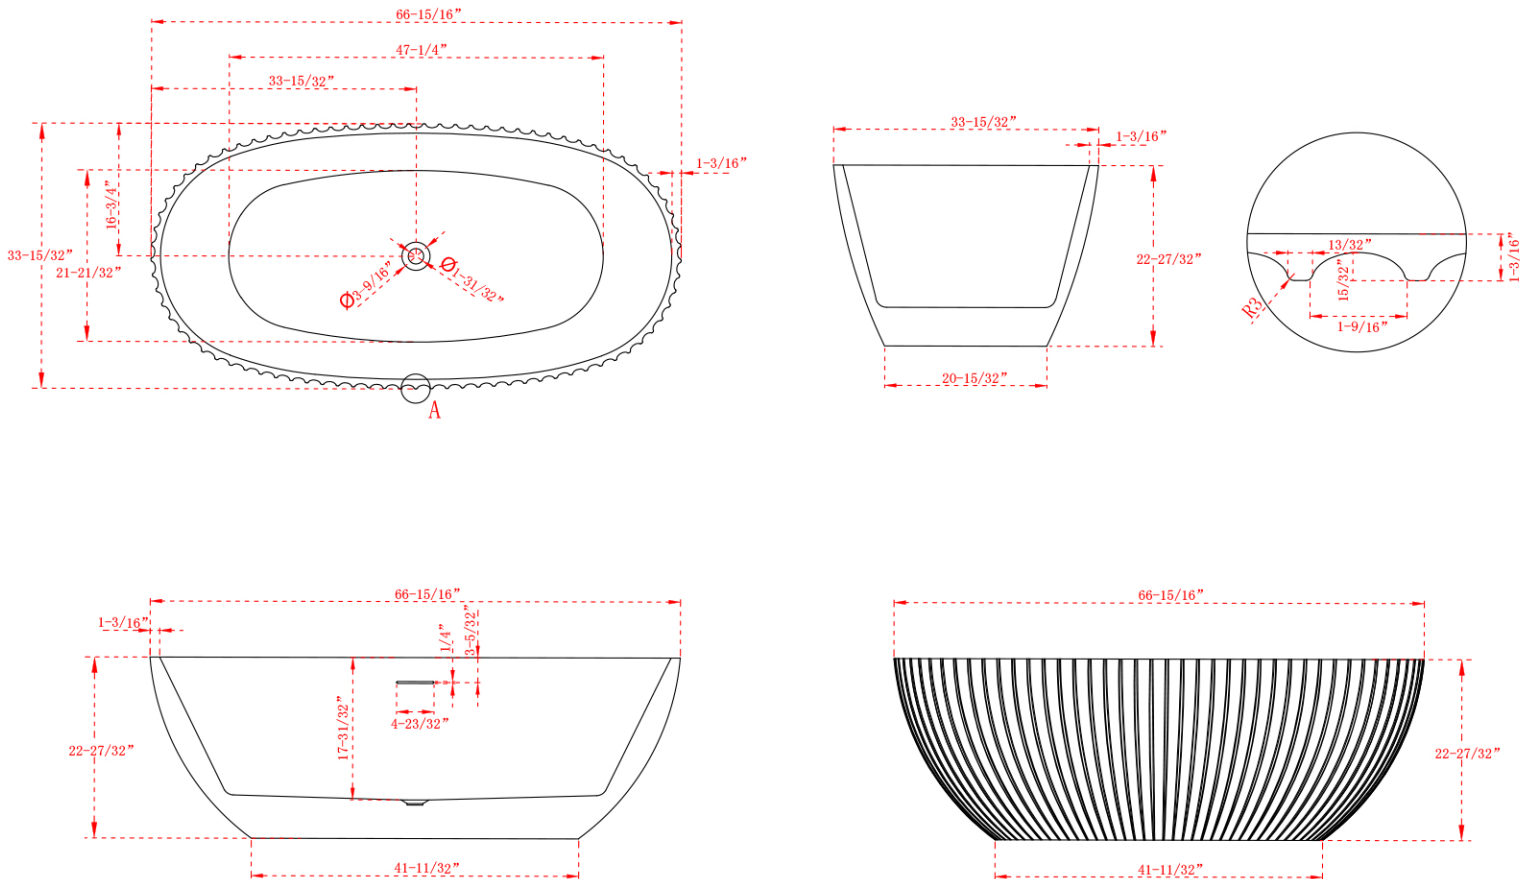

# MAIDSTONE

www.MaidstoneSupply.com

Acrylic Vertical Fluted Tub

Part No: 220T-6617-67-2

Contact Maidstone for additional information and specifications. For complete warranty information and a list of dealers visit [www.MaidstoneSupply.com](http://www.MaidstoneSupply.com). All products and specifications are subject to change without notice. Maidstone is not responsible for typographical and/or dimensional errors. Typographical errors are subject to correction.

Note: Rough-in dimensions may vary +/- 1/2" and are subject to change. No responsibility is assumed by Maidstone.