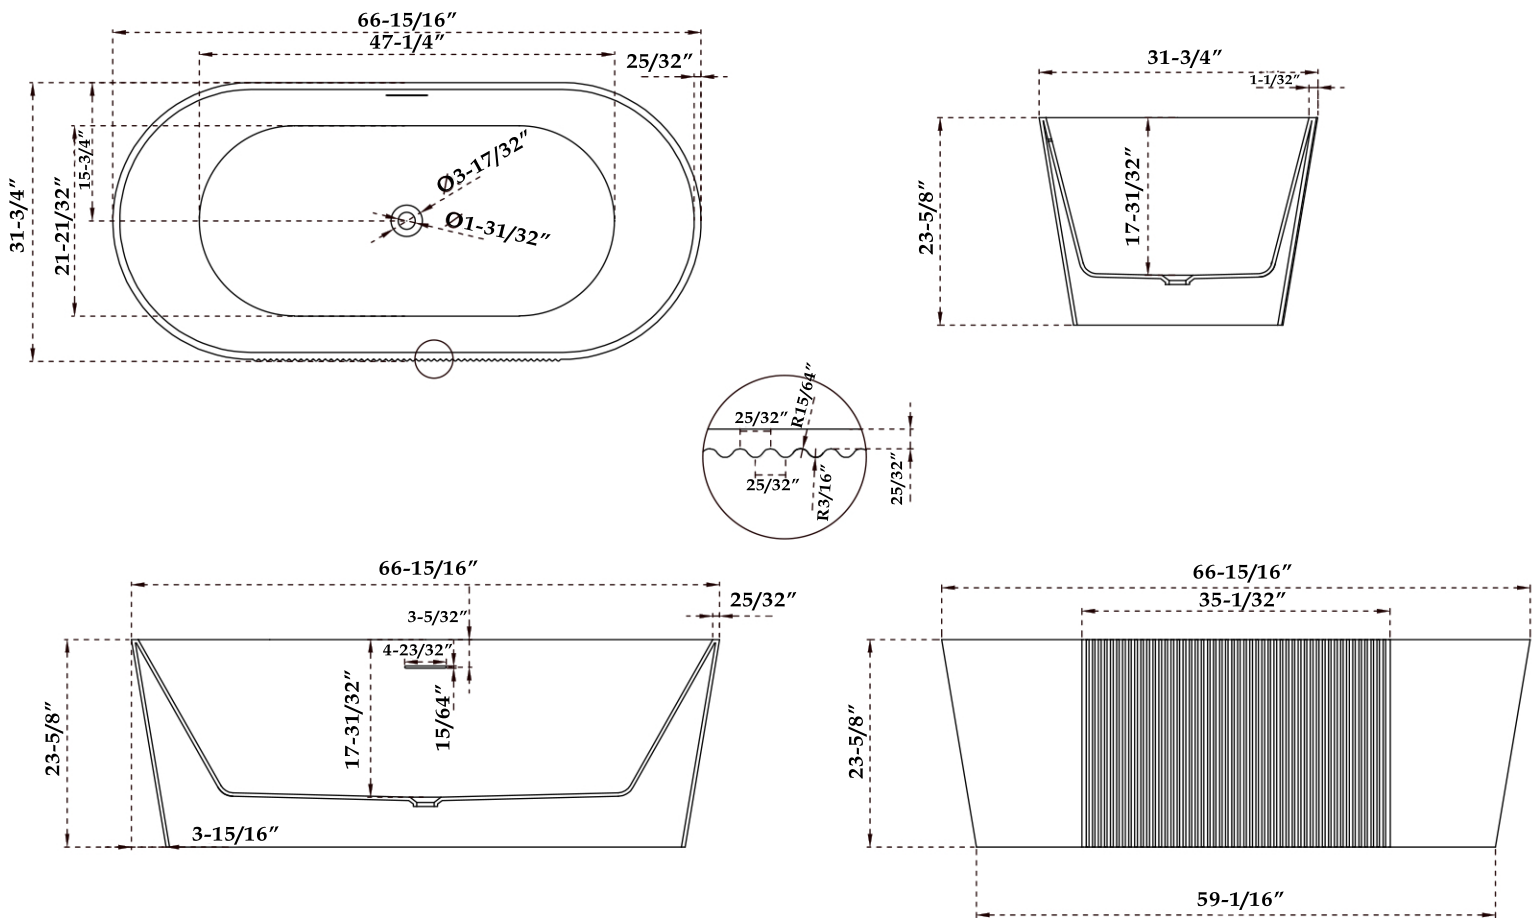

## Acrylic Vertical Flute Tub

Part No: 220T-2001-67-

Contact Maidstone for additional information and specifications. For complete warranty information and a list of dealers visit [www.MaidstoneSupply.com](http://www.MaidstoneSupply.com). All products and specifications are subject to change without notice. Maidstone is not responsible for typographical and/or dimensional errors. Typographical errors are subject to correction.

Note: Rough-in dimensions may vary  $\pm 1/2"$  and are subject to change. No responsibility is assumed by Maidstone.