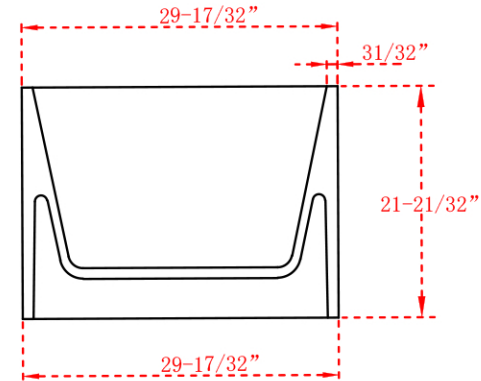

MAIDSTONE

www.MaidstoneSupply.com

Solid Surface Vertical Tub

Part No: 33T-8855-67-2

Contact Maidstone for additional information and specifications. For complete warranty information and a list of dealers visit www.MaidstoneSupply.com. All products and specifications are subject to change without notice. Maidstone is not responsible for typographical and/or dimensional errors. Typographical errors are subject to correction.

Note: Rough-in dimensions may vary $\pm 1/2"$ and are subject to change. No responsibility is assumed by Maidstone.