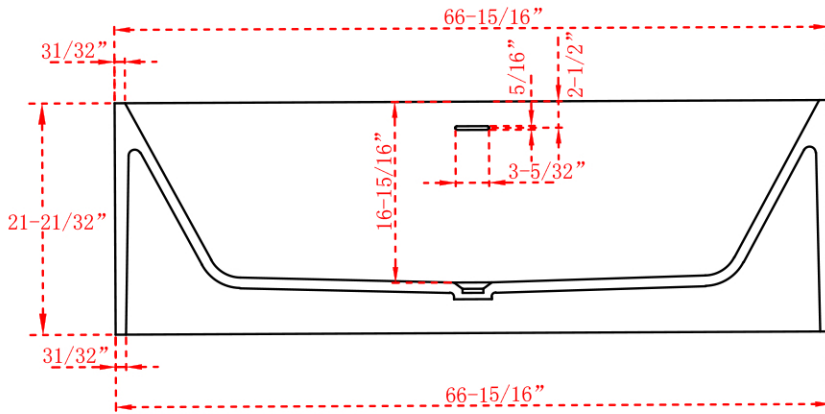

MAIDSTONE

www.MaidstoneSupply.com

Solid Surface Vertical Tub

Part No: 33T-8855-67-2

Contact Maidstone for additional information and specifications. For complete warranty information and a list of dealers visit www.MaidstoneSupply.com. All products and specifications are subject to change without notice. Maidstone is not responsible for typographical and/or dimensional errors. Typographical errors are subject to correction.

Note: Rough-in dimensions may vary $\pm 1/2"$ and are subject to change. No responsibility is assumed by Maidstone.