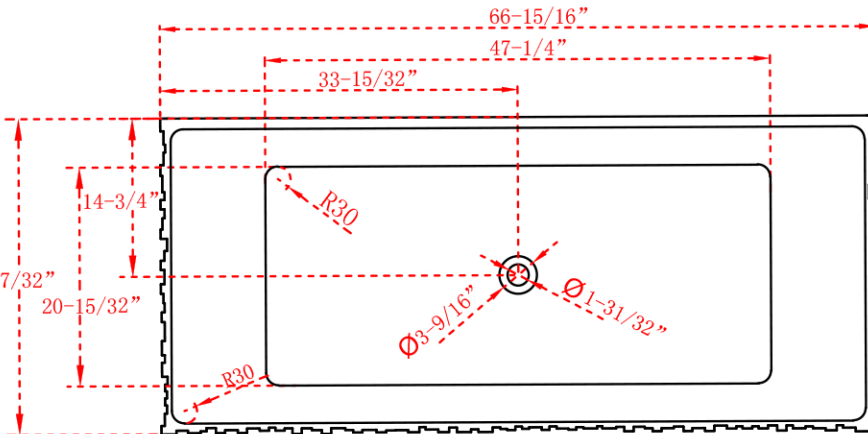

MAIDSTONE

www.MaidstoneSupply.com

Solid Surface Vertical Tub

Part No: 33T-8855-67-2

Contact Maidstone for additional information and specifications. For complete warranty information and a list of dealers visit www.MaidstoneSupply.com. All products and specifications are subject to change without notice. Maidstone is not responsible for typographical and/or dimensional errors. Typographical errors are subject to correction.

Note: Rough-in dimensions may vary $\pm 1/2"$ and are subject to change. No responsibility is assumed by Maidstone.