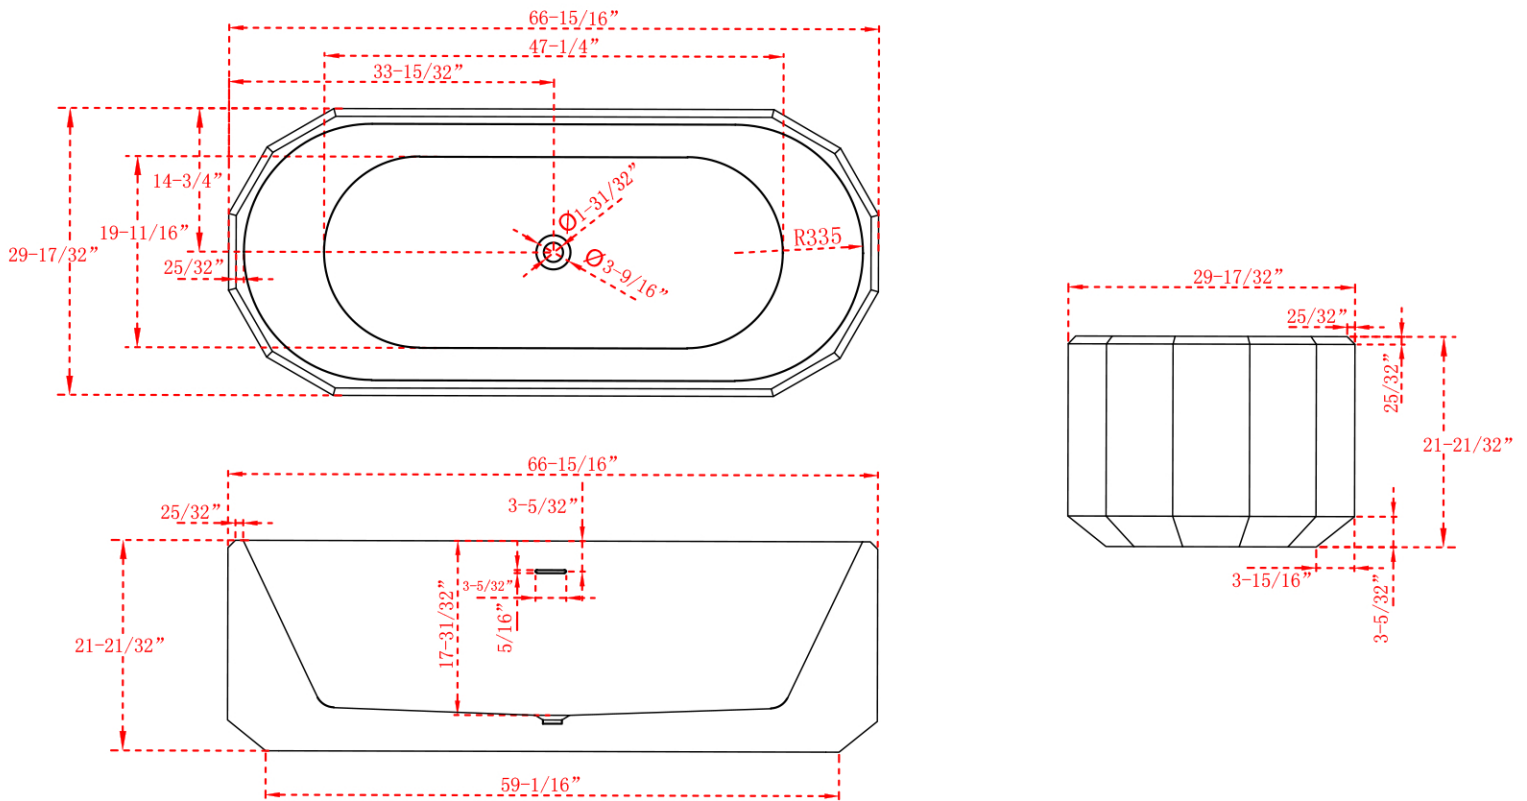

MAIDSTONE

www.MaidstoneSupply.com

Solid Surface Tub

Part No: 33T-6601-67-2

Contact Maidstone for additional information and specifications. For complete warranty information and a list of dealers visit www.MaidstoneSupply.com. All products and specifications are subject to change without notice. Maidstone is not responsible for typographical and/or dimensional errors. Typographical errors are subject to correction.

Note: Rough-in dimensions may vary +/- 1/2" and are subject to change. No responsibility is assumed by Maidstone.