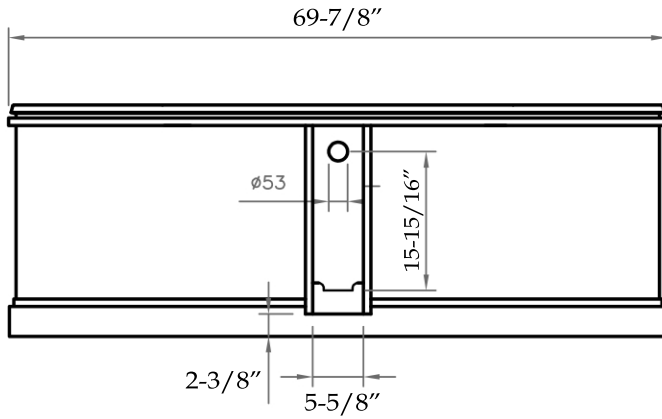

MAIDSTONE

www.MaidstoneSupply.com

70 Inch Cast Tub Double Ended

Part No: D2201CA-70

Vista Frontal/Front View

Pormenor da 6ba
Rim detail

Contact Maidstone for additional information and specifications. For complete warranty information and a list of dealers visit www.MaidstoneSupply.com. All products and specifications are subject to change without notice. Maidstone is not responsible for typographical and/or dimensional errors. Typographical errors are subject to correction.

Note: Rough-in dimensions may vary +/- 1/2" and are subject to change. No responsibility is assumed by Maidstone.