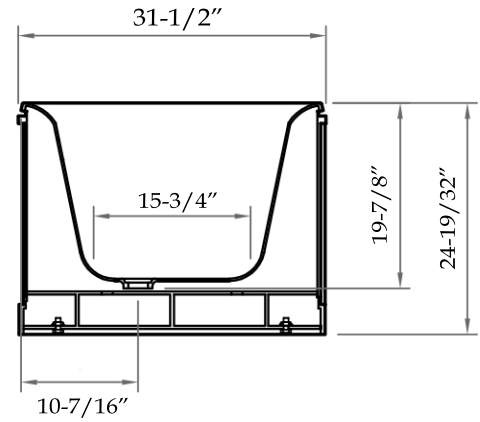

MAIDSTONE

www.MaidstoneSupply.com

70 Inch Cast Tub Double Ended

Part No: D2201CA-70

Vista Frontal/Front View

Pormenor da 6ba
Rim detail

Contact Maidstone for additional information and specifications. For complete warranty information and a list of dealers visit www.MaidstoneSupply.com. All products and specifications are subject to change without notice. Maidstone is not responsible for typographical and/or dimensional errors. Typographical errors are subject to correction.

Note: Rough-in dimensions may vary +/- 1/2" and are subject to change. No responsibility is assumed by Maidstone.