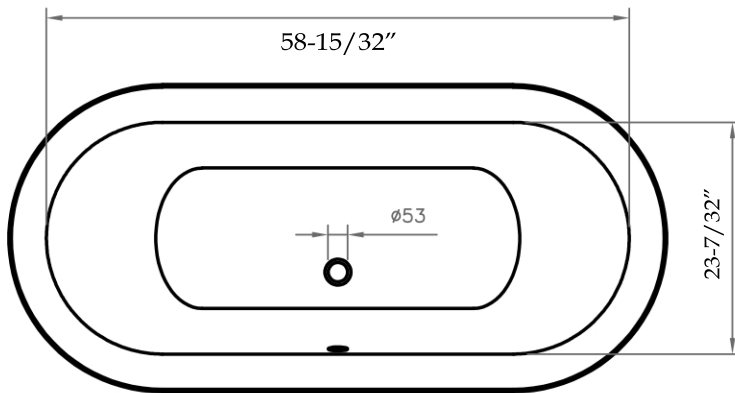

MAIDSTONE

www.MaidstoneSupply.com

70 Inch Cast Tub Double Ended

Part No: D2201CA-70

Vista Frontal/Front View

Pormenor da 6ba
Rim detail

Contact Maidstone for additional information and specifications. For complete warranty information and a list of dealers visit www.MaidstoneSupply.com. All products and specifications are subject to change without notice. Maidstone is not responsible for typographical and/or dimensional errors. Typographical errors are subject to correction.

Note: Rough-in dimensions may vary +/- 1/2" and are subject to change. No responsibility is assumed by Maidstone.