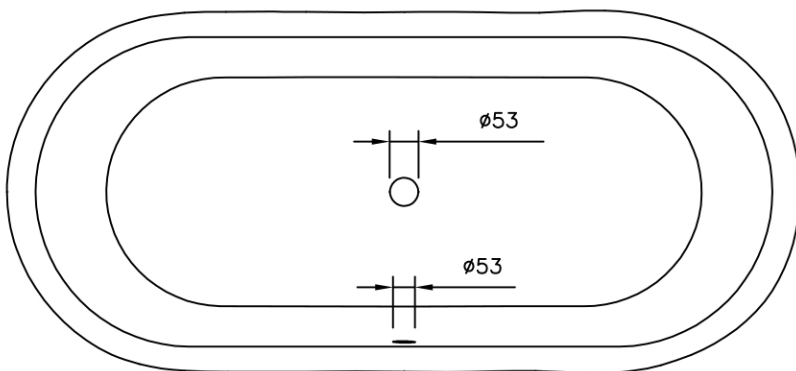

MAIDSTONE

www.MaidstoneSupply.com

67 Inch Cast Tub Dbl End

Part No: D2201CO-67

FRONT VIEW

SIDE VIEW

TOP VIEW

Contact Maidstone for additional information and specifications. For complete warranty information and a list of dealers visit www.MaidstoneSupply.com. All products and specifications are subject to change without notice. Maidstone is not responsible for typographical and/or dimensional errors. Typographical errors are subject to correction.

Note: Rough-in dimensions may vary +/- 1/2" and are subject to change. No responsibility is assumed by Maidstone.