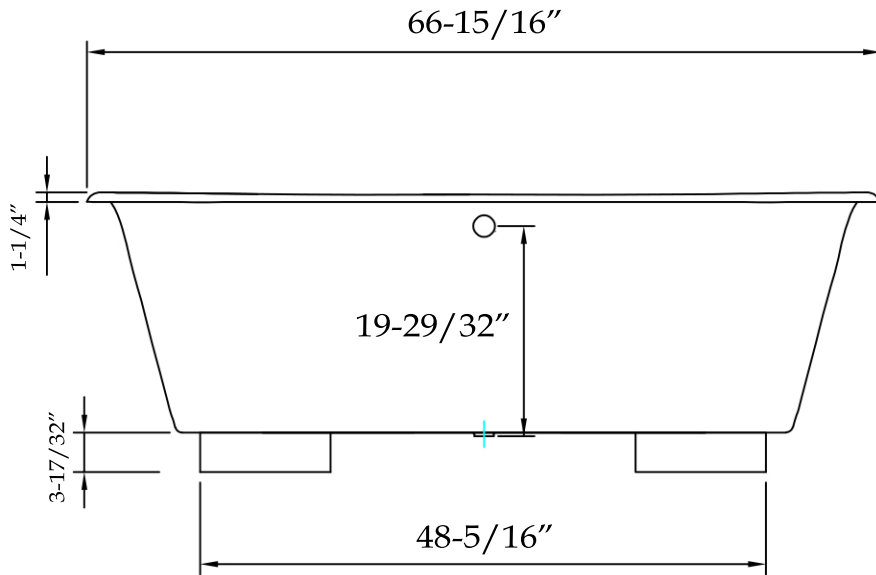

MAIDSTONE

www.MaidstoneSupply.com

67 Inch Cast Tub Dbl End

Part No: D2201CO-67

FRONT VIEW

SIDE VIEW

TOP VIEW

Contact Maidstone for additional information and specifications. For complete warranty information and a list of dealers visit www.MaidstoneSupply.com. All products and specifications are subject to change without notice. Maidstone is not responsible for typographical and/or dimensional errors. Typographical errors are subject to correction.

Note: Rough-in dimensions may vary +/- 1/2" and are subject to change. No responsibility is assumed by Maidstone.