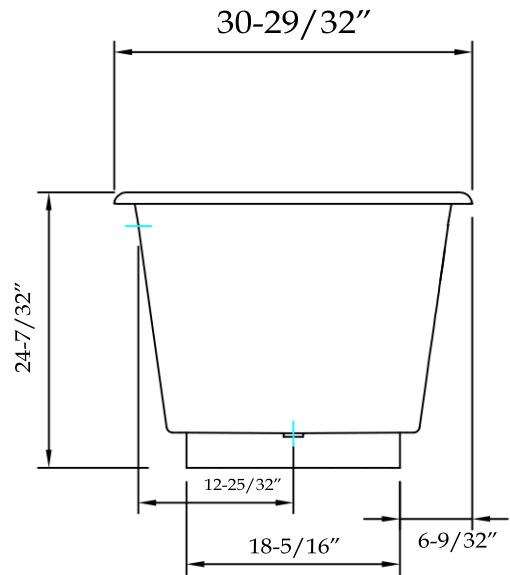

MAIDSTONE

www.MaidstoneSupply.com

67 Inch Cast Tub Dbl End

Part No: D2201CO-67

FRONT VIEW

SIDE VIEW

TOP VIEW

Contact Maidstone for additional information and specifications. For complete warranty information and a list of dealers visit www.MaidstoneSupply.com. All products and specifications are subject to change without notice. Maidstone is not responsible for typographical and/or dimensional errors. Typographical errors are subject to correction.

Note: Rough-in dimensions may vary +/- 1/2" and are subject to change. No responsibility is assumed by Maidstone.