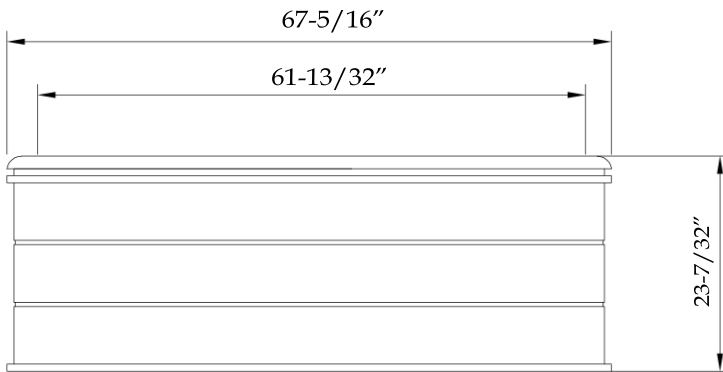

# MAIDSTONE

www.MaidstoneSupply.com

66 Inch Cast Tub Roll Top

Part No: D2201CR-67

### SIDE VIEW

Note: Rough-in dimensions may vary +/- 1/2" and are subject to change. No responsibility is assumed by Maidstone.