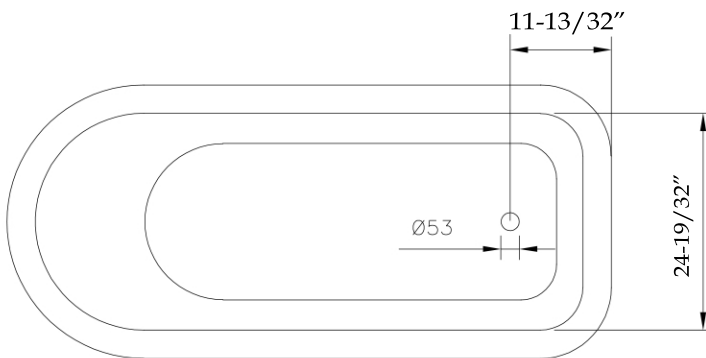

TOP VIEW

Pormenor da ába
Rim detail

Contact Maidstone for additional information and specifications. For complete warranty information and a list of dealers visit www.MaidstoneSupply.com. All products and specifications are subject to change without notice. Maidstone is not responsible for typographical and/or dimensional errors. Typographical errors are subject to correction.

Note: Rough-in dimensions may vary +/- 1/2" and are subject to change. No responsibility is assumed by Maidstone.