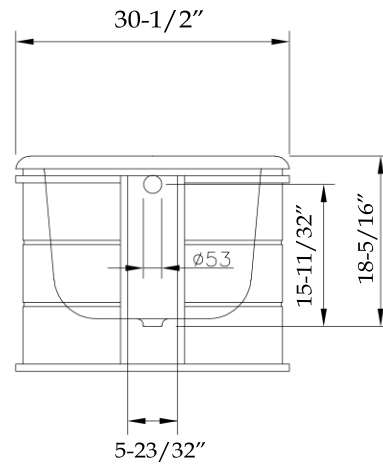

# MAIDSTONE

www.MaidstoneSupply.com

66 Inch Cast Tub Roll Top

Part No: D2201CR-67

### SIDE VIEW

Note: Rough-in dimensions may vary +/- 1/2" and are subject to change. No responsibility is assumed by Maidstone.