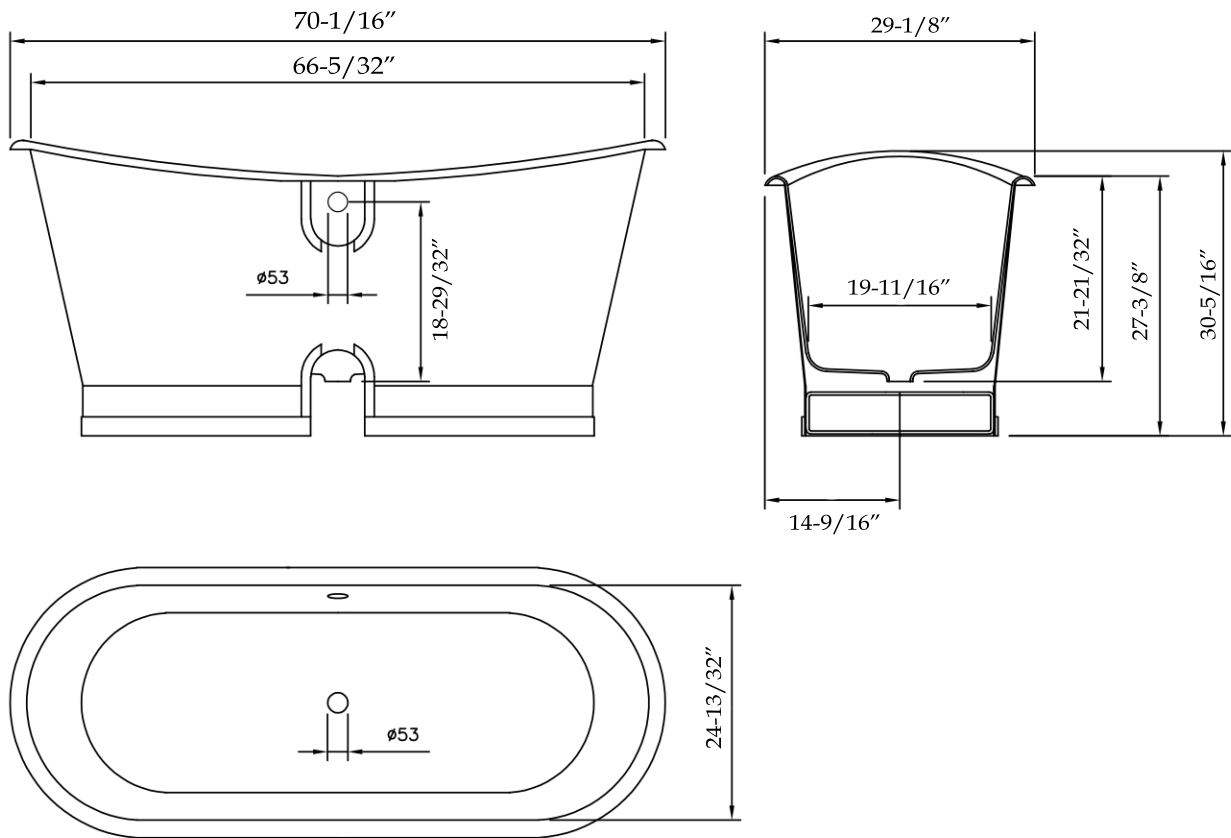

MAIDSTONE

www.MaidstoneSupply.com

70 Inch Cast Tub Double Slipper

Part No: D2201GE-70

Pormenor da ába
Rim detail

Contact Maidstone for additional information and specifications. For complete warranty information and a list of dealers visit www.MaidstoneSupply.com. All products and specifications are subject to change without notice. Maidstone is not responsible for typographical and/or dimensional errors. Typographical errors are subject to correction.

Note: Rough-in dimensions may vary $\pm 1/2''$ and are subject to change. No responsibility is assumed by Maidstone.