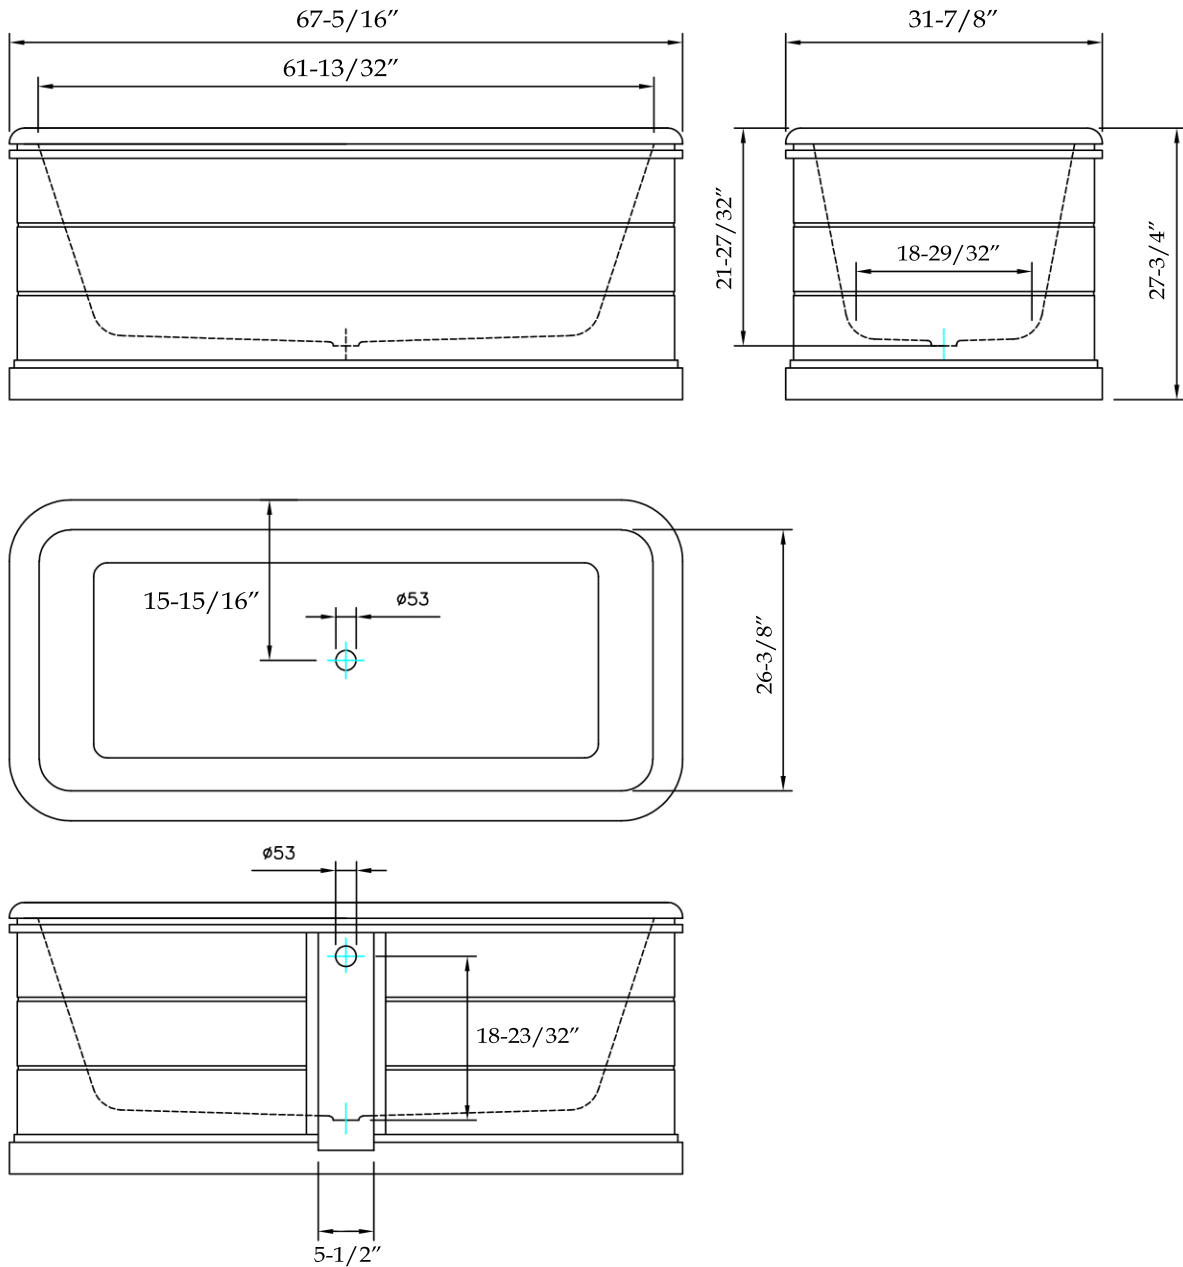

MAIDSTONE

www.MaidstoneSupply.com

67 Inch Cast Tub Dbl End Rectangular

Part No: D2201GI-67

Contact Maidstone for additional information and specifications. For complete warranty information and a list of dealers visit www.MaidstoneSupply.com. All products and specifications are subject to change without notice. Maidstone is not responsible for typographical and/or dimensional errors. Typographical errors are subject to correction.

Note: Rough-in dimensions may vary $\pm 1/2''$ and are subject to change. No responsibility is assumed by Maidstone.