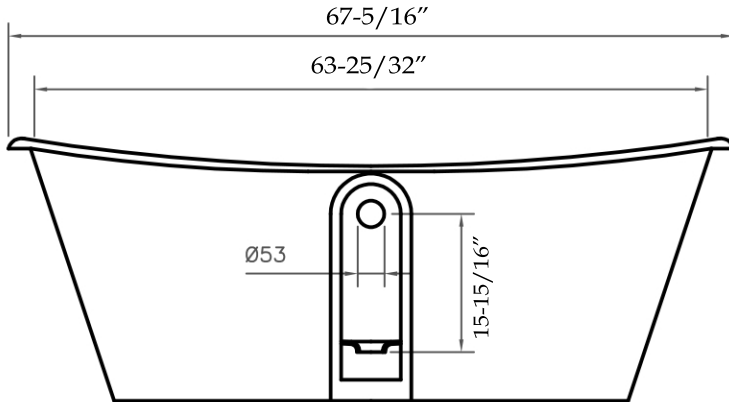

MAIDSTONE

www.MaidstoneSupply.com

70 Inch Cast Tub Double Slipper

Part No: D2201IR-70

Pormenor da ôba
Rim detail

Contact Maidstone for additional information and specifications. For complete warranty information and a list of dealers visit www.MaidstoneSupply.com. All products and specifications are subject to change without notice. Maidstone is not responsible for typographical and/or dimensional errors. Typographical errors are subject to correction.

Note: Rough-in dimensions may vary +/- 1/2" and are subject to change. No responsibility is assumed by Maidstone.