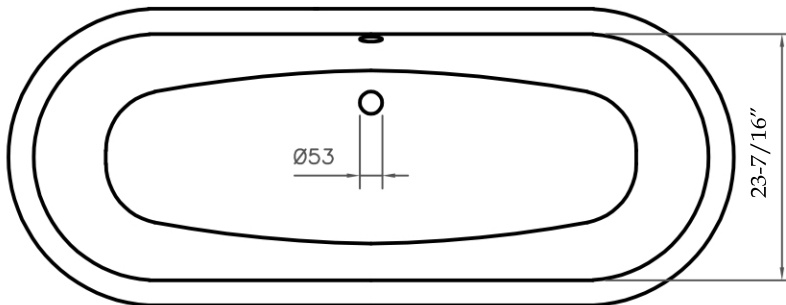

MAIDSTONE

www.MaidstoneSupply.com

70 Inch Cast Tub Double Slipper

Part No: D2201IR-70

Pormenor da ôba
Rim detail

Contact Maidstone for additional information and specifications. For complete warranty information and a list of dealers visit www.MaidstoneSupply.com. All products and specifications are subject to change without notice. Maidstone is not responsible for typographical and/or dimensional errors. Typographical errors are subject to correction.

Note: Rough-in dimensions may vary +/- 1/2" and are subject to change. No responsibility is assumed by Maidstone.