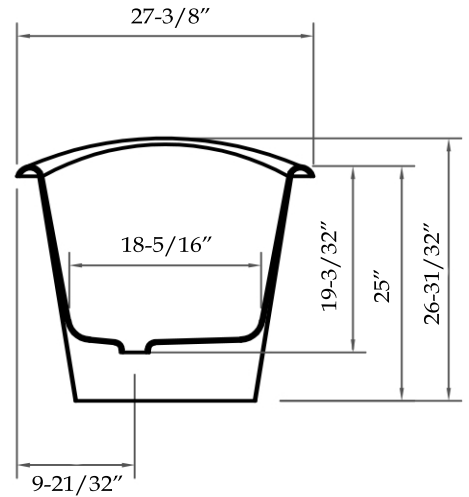

MAIDSTONE

www.MaidstoneSupply.com

70 Inch Cast Tub Double Slipper

Part No: D2201IR-70

Pormenor da ôba
Rim detail

Contact Maidstone for additional information and specifications. For complete warranty information and a list of dealers visit www.MaidstoneSupply.com. All products and specifications are subject to change without notice. Maidstone is not responsible for typographical and/or dimensional errors. Typographical errors are subject to correction.

Note: Rough-in dimensions may vary +/- 1/2" and are subject to change. No responsibility is assumed by Maidstone.