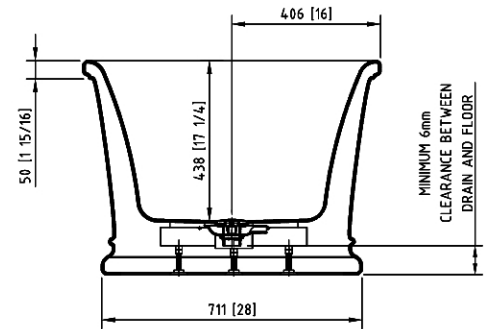

MAIDSTONE

www.MaidstoneSupply.com

Double Ended Acrylic Freestanding Tub

Part No: 220AQ36-66

Top view

Front view

Side view

Contact Maidstone for additional information and specifications. For complete warranty information and a list of dealers visit www.MaidstoneSupply.com. All products and specifications are subject to change without notice. Maidstone is not responsible for typographical and/or dimensional errors. Typographical errors are subject to correction.

Note: Rough-in dimensions may vary +/- 1/2" and are subject to change. No responsibility is assumed by Maidstone.