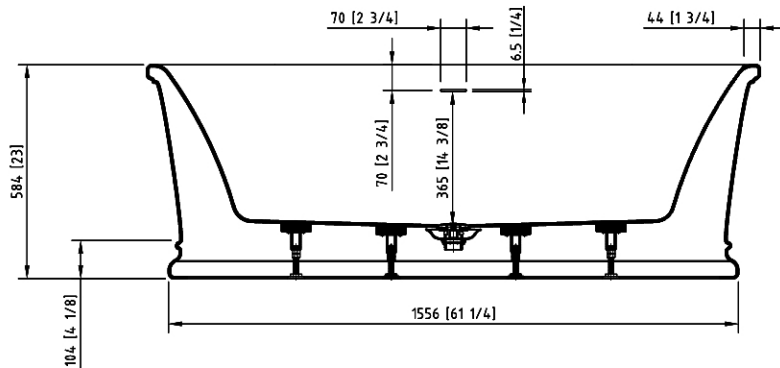

MAIDSTONE

www.MaidstoneSupply.com

Double Ended Acrylic Freestanding Tub

Part No: 220AQ36-66

Top view

Front view

Side view

Contact Maidstone for additional information and specifications. For complete warranty information and a list of dealers visit www.MaidstoneSupply.com. All products and specifications are subject to change without notice. Maidstone is not responsible for typographical and/or dimensional errors. Typographical errors are subject to correction.

Note: Rough-in dimensions may vary +/- 1/2" and are subject to change. No responsibility is assumed by Maidstone.