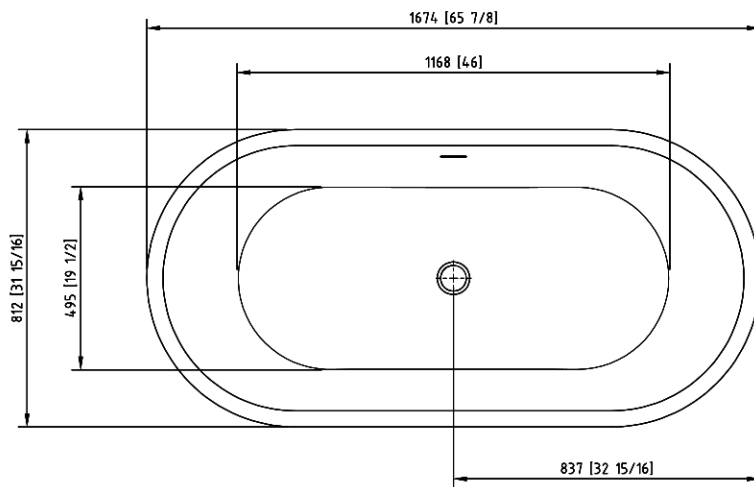

MAIDSTONE

www.MaidstoneSupply.com

Double Ended Acrylic Freestanding Tub

Part No: 220AQ36-66

Top view

Front view

Side view

Contact Maidstone for additional information and specifications. For complete warranty information and a list of dealers visit www.MaidstoneSupply.com. All products and specifications are subject to change without notice. Maidstone is not responsible for typographical and/or dimensional errors. Typographical errors are subject to correction.

Note: Rough-in dimensions may vary +/- 1/2" and are subject to change. No responsibility is assumed by Maidstone.