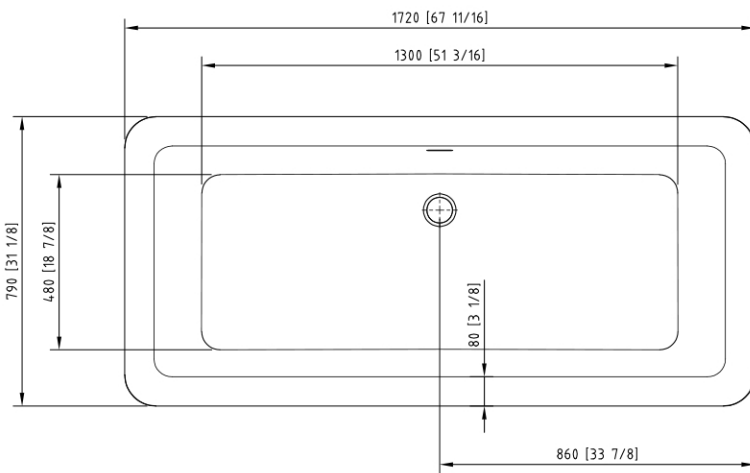

MAIDSTONE

www.MaidstoneSupply.com

Double Ended Pedestal Freestanding Tub

Part No: 220AQ83-68

Top view

Front view

Side view

Contact Maidstone for additional information and specifications. For complete warranty information and a list of dealers visit www.MaidstoneSupply.com. All products and specifications are subject to change without notice. Maidstone is not responsible for typographical and/or dimensional errors. Typographical errors are subject to correction.

Note: Rough-in dimensions may vary +/- 1/2" and are subject to change. No responsibility is assumed by Maidstone.