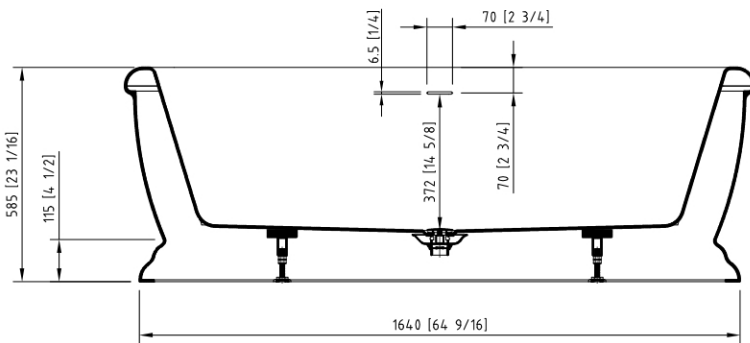

MAIDSTONE

www.MaidstoneSupply.com

Double Ended Pedestal Freestanding Tub

Part No: 220AQ83-68

Top view

Front view

Side view

Contact Maidstone for additional information and specifications. For complete warranty information and a list of dealers visit www.MaidstoneSupply.com. All products and specifications are subject to change without notice. Maidstone is not responsible for typographical and/or dimensional errors. Typographical errors are subject to correction.

Note: Rough-in dimensions may vary +/- 1/2" and are subject to change. No responsibility is assumed by Maidstone.