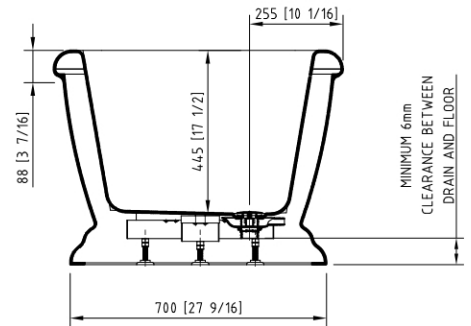

MAIDSTONE

www.MaidstoneSupply.com

Double Ended Pedestal Freestanding Tub

Part No: 220AQ83-68

Top view

Front view

Side view

Contact Maidstone for additional information and specifications. For complete warranty information and a list of dealers visit www.MaidstoneSupply.com. All products and specifications are subject to change without notice. Maidstone is not responsible for typographical and/or dimensional errors. Typographical errors are subject to correction.

Note: Rough-in dimensions may vary +/- 1/2" and are subject to change. No responsibility is assumed by Maidstone.