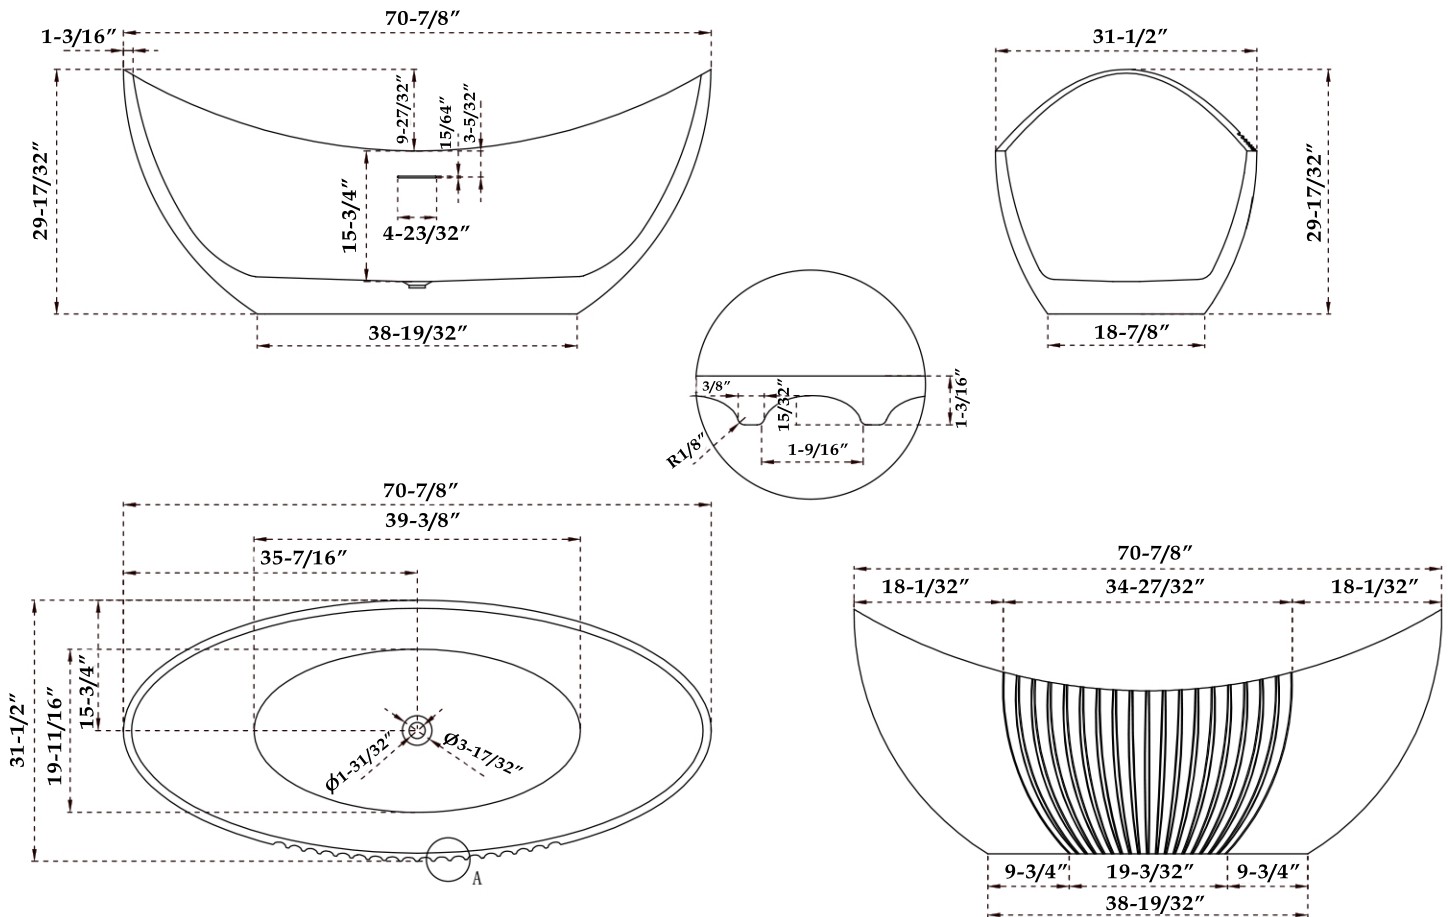

MAIDSTONE

www.MaidstoneSupply.com

Acrylic Vertical Flute Tub

Part No: 220T-5008-71-

Contact Maidstone for additional information and specifications. For complete warranty information and a list of dealers visit www.MaidstoneSupply.com. All products and specifications are subject to change without notice. Maidstone is not responsible for typographical and/or dimensional errors. Typographical errors are subject to correction.

Note: Rough-in dimensions may vary $\pm 1/2\text{'}$ and are subject to change. No responsibility is assumed by Maidstone.