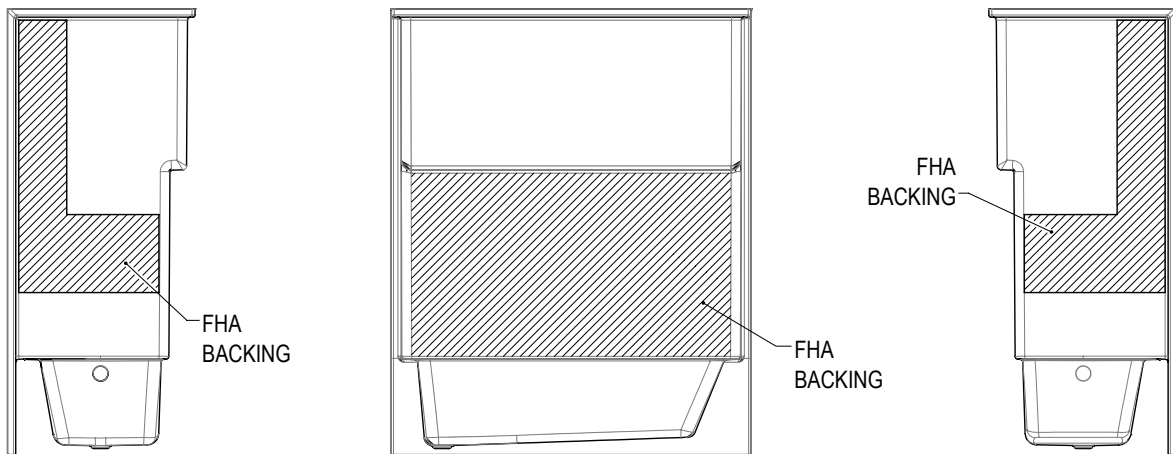

- Tub Shower
- Above Floor Rough (AFR)
- Smooth wall finish
- FHA reinforced backing for future grab bar placement
- Ergonomic backrest
- Ample shelf capacity
- Slip-resistant textured bottom
- Left or right hand drain
- AcrylX® applied acrylic surface
- Lifetime limited residential warranty

OPTIONS

- Available as fully configured with grab bars
- Reinforced for future grab bar placement

CODE COMPLIANCE

- HUD/FHA Design Manual Requirement 6*
- CSA B45.5-11/IAPMO Z124

*When ordered with factory installed reinforcement, product will meet or exceed the minimum coverage area and load requirements of ANSI section 609.8, when grab bars are installed within the reinforced area.

FLORESTONE
MADE FOR THE TRADE

MADE IN USA
WITH GLOBAL MATERIALS

florestone.com

TS6030X-3W-A

60 x 30 x 75 inches

REINFORCEMENT (FHA)

 = GRAB BAR REINFORCEMENT