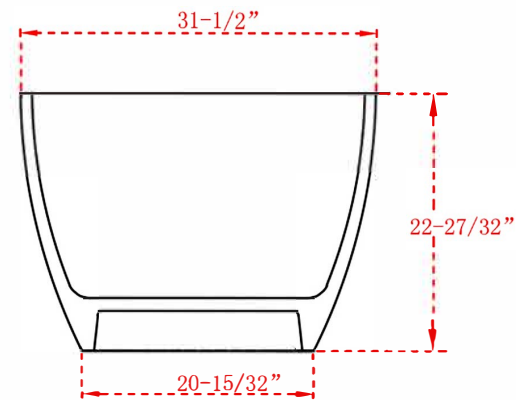

MAIDSTONE

www.MaidstoneSupply.com

Fluted Carbon Fiber Tub

Part No: 220T-9911-67

A处大样

Contact Maidstone for additional information and specifications. For complete warranty information and a list of dealers visit www.MaidstoneSupply.com. All products and specifications are subject to change without notice. Maidstone is not responsible for typographical and/or dimensional errors. Typographical errors are subject to correction.

Note: Rough-in dimensions may vary +/- 1/2" and are subject to change. No responsibility is assumed by Maidstone.