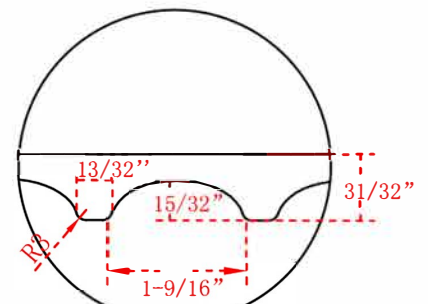

## Fluted Carbon Fiber Tub

Part No: 220T-9911-67

A处大样

Contact Maidstone for additional information and specifications. For complete warranty information and a list of dealers visit [www.MaidstoneSupply.com](http://www.MaidstoneSupply.com). All products and specifications are subject to change without notice. Maidstone is not responsible for typographical and/or dimensional errors. Typographical errors are subject to correction.

Note: Rough-in dimensions may vary +/- 1/2" and are subject to change. No responsibility is assumed by Maidstone.