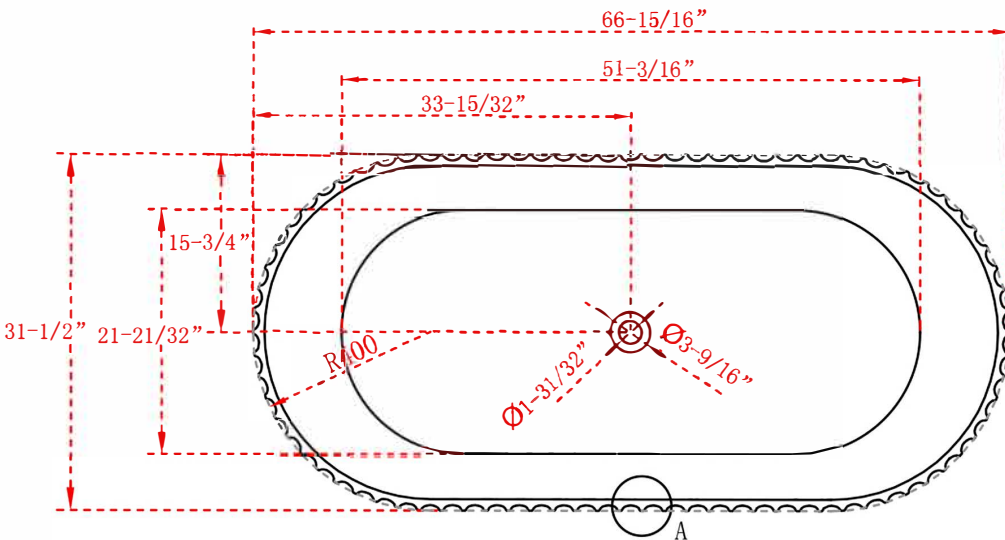

## Fluted Carbon Fiber Tub

Part No: 220T-9911-67

A处大样

Contact Maidstone for additional information and specifications. For complete warranty information and a list of dealers visit [www.MaidstoneSupply.com](http://www.MaidstoneSupply.com). All products and specifications are subject to change without notice. Maidstone is not responsible for typographical and/or dimensional errors. Typographical errors are subject to correction.

Note: Rough-in dimensions may vary +/- 1/2" and are subject to change. No responsibility is assumed by Maidstone.