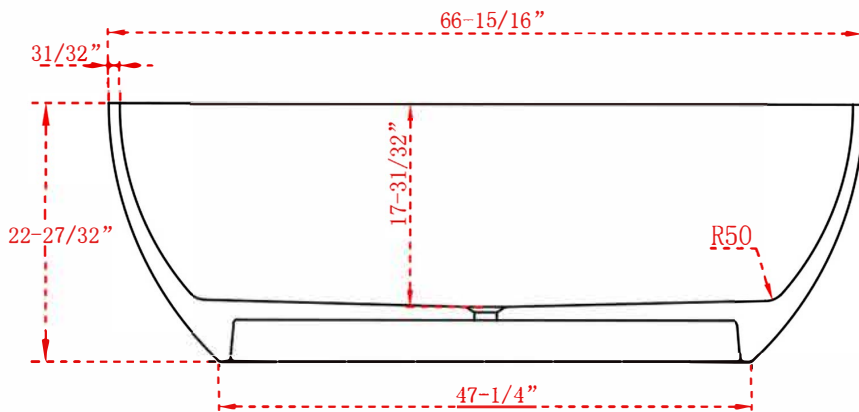

## Fluted Carbon Fiber Tub

Part No: 220T-9911-67

A处大样

Contact Maidstone for additional information and specifications. For complete warranty information and a list of dealers visit [www.MaidstoneSupply.com](http://www.MaidstoneSupply.com). All products and specifications are subject to change without notice. Maidstone is not responsible for typographical and/or dimensional errors. Typographical errors are subject to correction.

Note: Rough-in dimensions may vary +/- 1/2" and are subject to change. No responsibility is assumed by Maidstone.