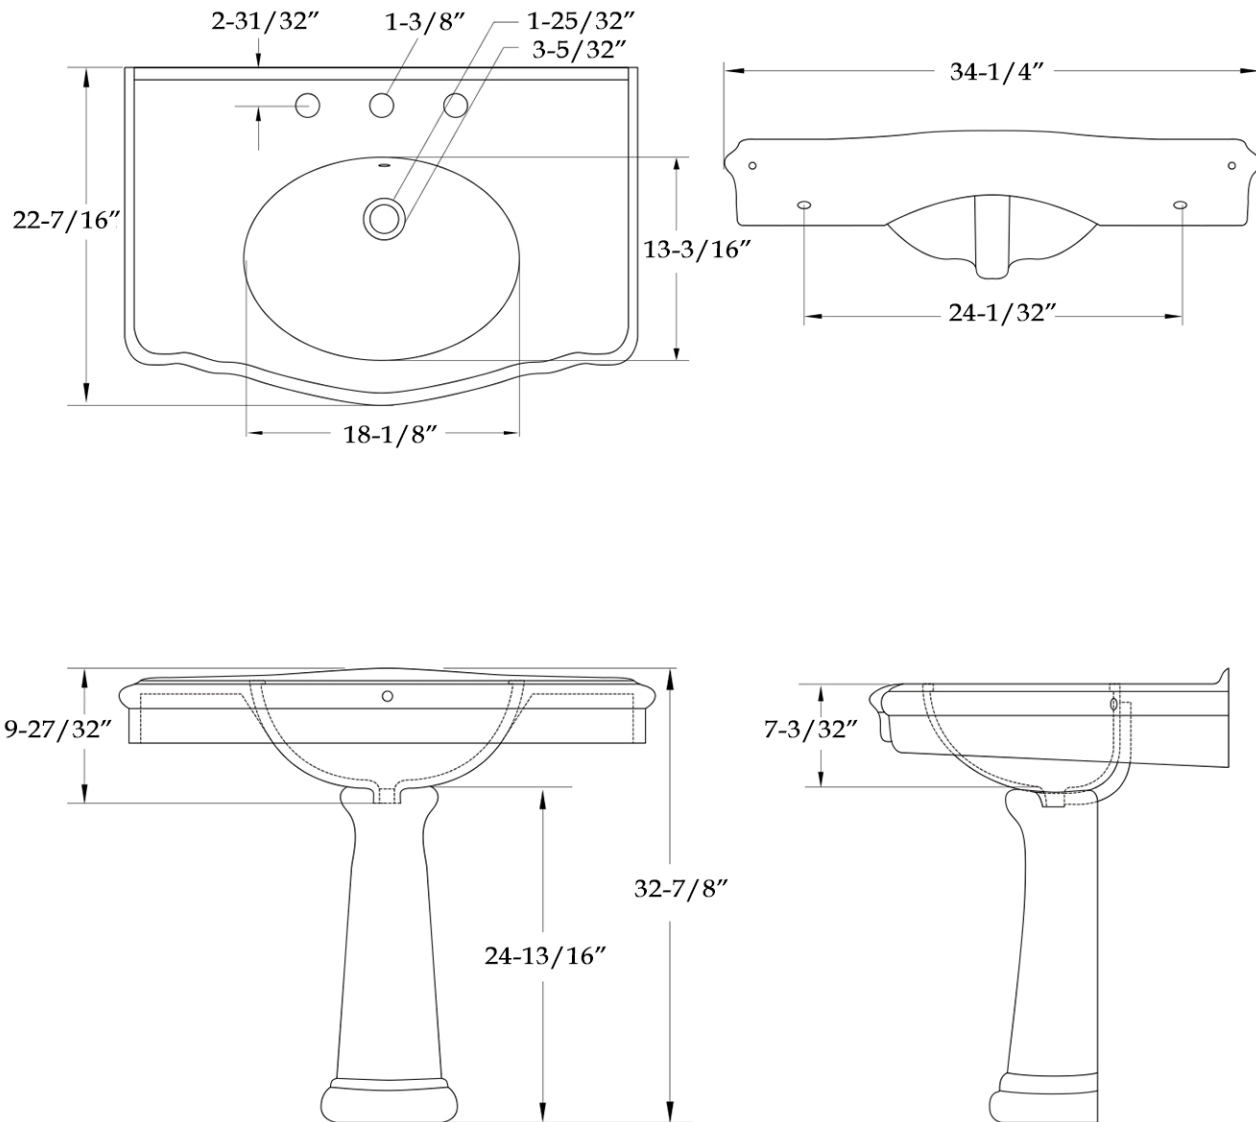

MAIDSTONE

www.MaidstoneSupply.com

Pedestal Sink

Part No: 138-PDS17-8D

Contact Maidstone for additional information and specifications. For complete warranty information and a list of dealers visit www.MaidstoneSupply.com. All products and specifications are subject to change without notice. Maidstone is not responsible for typographical and/or dimensional errors. Typographical errors are subject to correction.

Note: Rough-in dimensions may vary $\pm 1/2''$ and are subject to change. No responsibility is assumed by Maidstone.