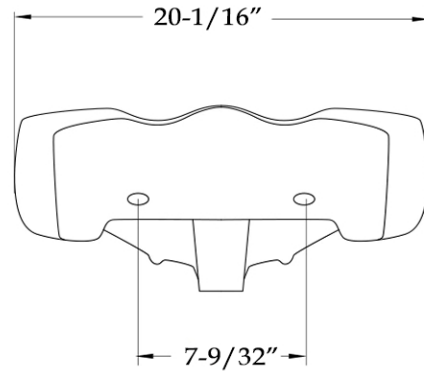

MAIDSTONE

www.MaidstoneSupply.com

Pedestal Sink

Part No: 138-PDS21-4D

Contact Maidstone for additional information and specifications. For complete warranty information and a list of dealers visit www.MaidstoneSupply.com. All products and specifications are subject to change without notice. Maidstone is not responsible for typographical and/or dimensional errors. Typographical errors are subject to correction.

Note: Rough-in dimensions may vary $\pm 1/2''$ and are subject to change. No responsibility is assumed by Maidstone.