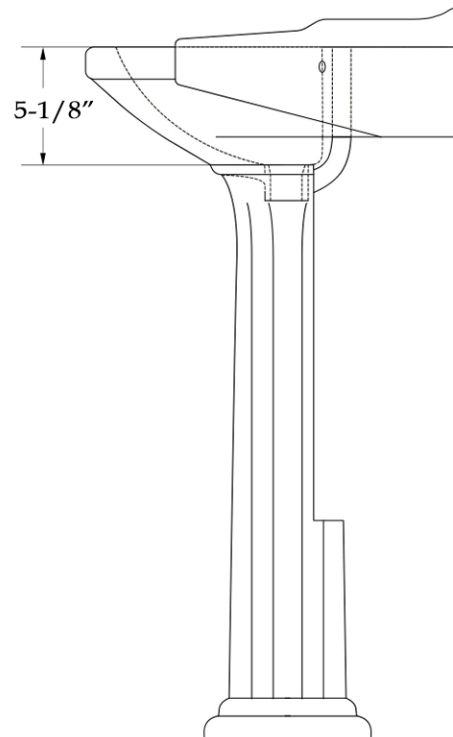

MAIDSTONE

www.MaidstoneSupply.com

Pedestal Sink

Part No: 138-PDS21-4D

Contact Maidstone for additional information and specifications. For complete warranty information and a list of dealers visit www.MaidstoneSupply.com. All products and specifications are subject to change without notice. Maidstone is not responsible for typographical and/or dimensional errors. Typographical errors are subject to correction.

Note: Rough-in dimensions may vary $\pm 1/2''$ and are subject to change. No responsibility is assumed by Maidstone.