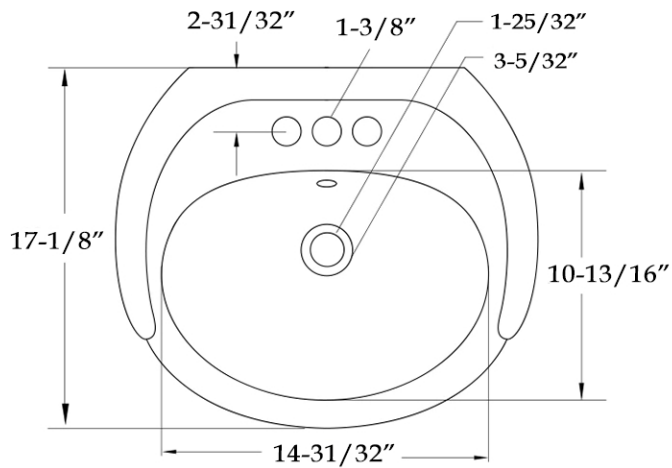

MAIDSTONE

www.MaidstoneSupply.com

Pedestal Sink

Part No: 138-PDS21-4D

Contact Maidstone for additional information and specifications. For complete warranty information and a list of dealers visit www.MaidstoneSupply.com. All products and specifications are subject to change without notice. Maidstone is not responsible for typographical and/or dimensional errors. Typographical errors are subject to correction.

Note: Rough-in dimensions may vary $\pm 1/2''$ and are subject to change. No responsibility is assumed by Maidstone.