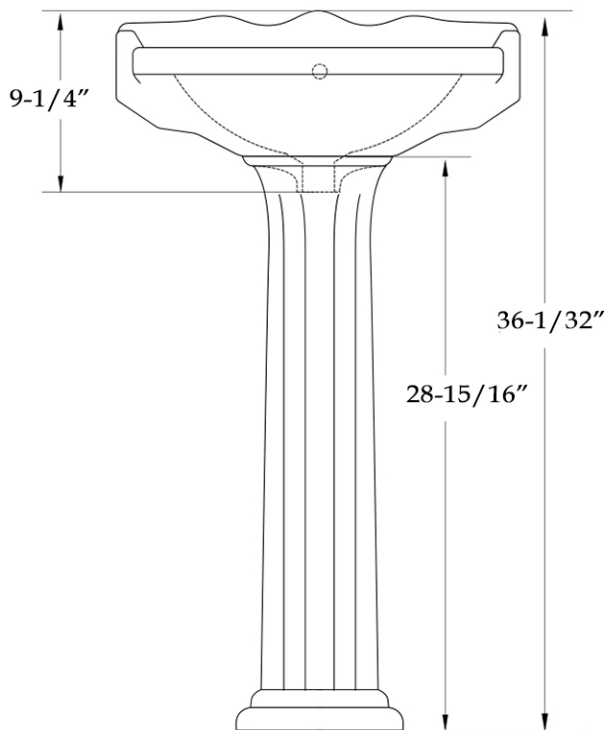

MAIDSTONE

www.MaidstoneSupply.com

Pedestal Sink

Part No: 138-PDS21-4D

Contact Maidstone for additional information and specifications. For complete warranty information and a list of dealers visit www.MaidstoneSupply.com. All products and specifications are subject to change without notice. Maidstone is not responsible for typographical and/or dimensional errors. Typographical errors are subject to correction.

Note: Rough-in dimensions may vary $\pm 1/2''$ and are subject to change. No responsibility is assumed by Maidstone.