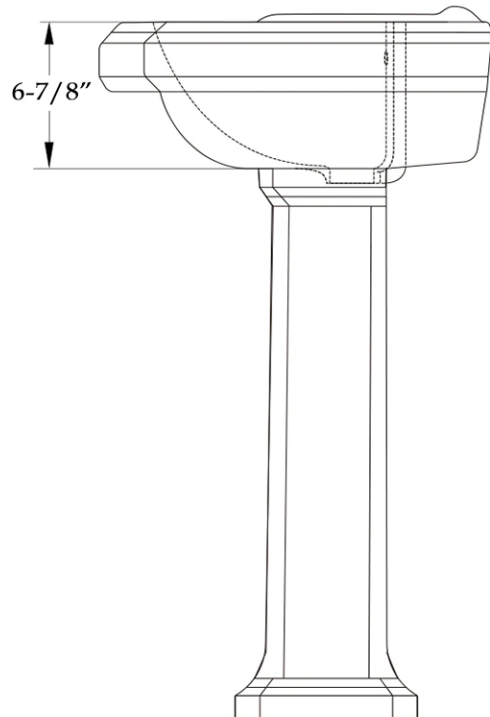

MAIDSTONE

www.MaidstoneSupply.com

Pedestal Sink

Part No: 138-PDS18-8D

Contact Maidstone for additional information and specifications. For complete warranty information and a list of dealers visit www.MaidstoneSupply.com. All products and specifications are subject to change without notice. Maidstone is not responsible for typographical and/or dimensional errors. Typographical errors are subject to correction.

Note: Rough-in dimensions may vary $\pm 1/2''$ and are subject to change. No responsibility is assumed by Maidstone.