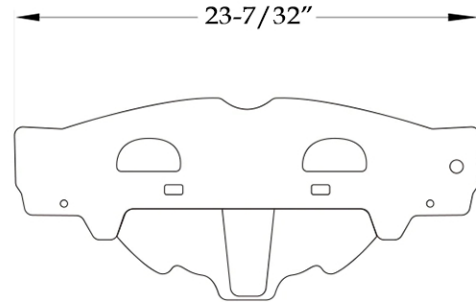

MAIDSTONE

www.MaidstoneSupply.com

Pedestal Sink

Part No: 138-PDS18-8D

Contact Maidstone for additional information and specifications. For complete warranty information and a list of dealers visit www.MaidstoneSupply.com. All products and specifications are subject to change without notice. Maidstone is not responsible for typographical and/or dimensional errors. Typographical errors are subject to correction.

Note: Rough-in dimensions may vary $\pm 1/2''$ and are subject to change. No responsibility is assumed by Maidstone.