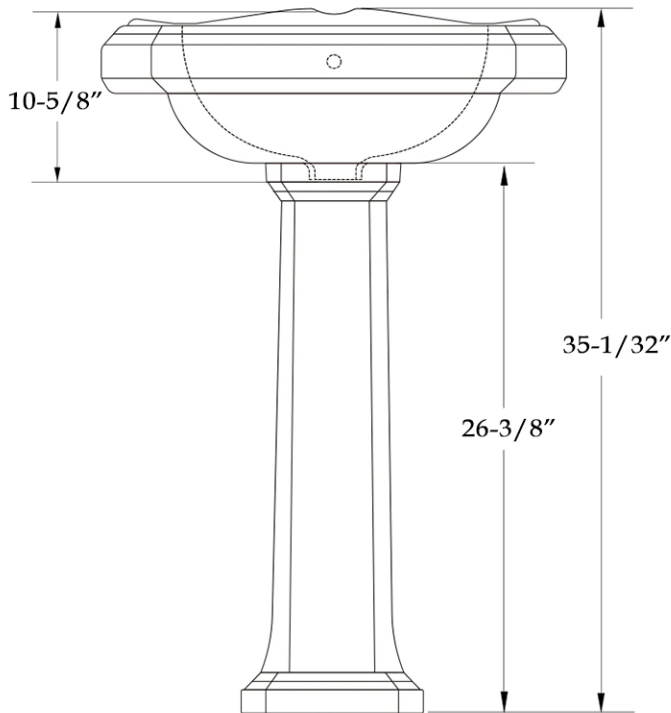

MAIDSTONE

www.MaidstoneSupply.com

Pedestal Sink

Part No: 138-PDS18-8D

Contact Maidstone for additional information and specifications. For complete warranty information and a list of dealers visit www.MaidstoneSupply.com. All products and specifications are subject to change without notice. Maidstone is not responsible for typographical and/or dimensional errors. Typographical errors are subject to correction.

Note: Rough-in dimensions may vary $\pm 1/2''$ and are subject to change. No responsibility is assumed by Maidstone.