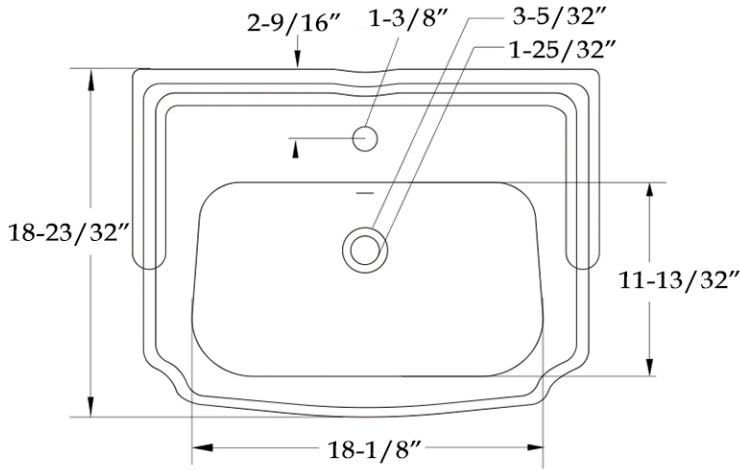

MAIDSTONE

www.MaidstoneSupply.com

Pedestal Sink

Part No: 138-PDS18-8D

Contact Maidstone for additional information and specifications. For complete warranty information and a list of dealers visit www.MaidstoneSupply.com. All products and specifications are subject to change without notice. Maidstone is not responsible for typographical and/or dimensional errors. Typographical errors are subject to correction.

Note: Rough-in dimensions may vary $\pm 1/2''$ and are subject to change. No responsibility is assumed by Maidstone.