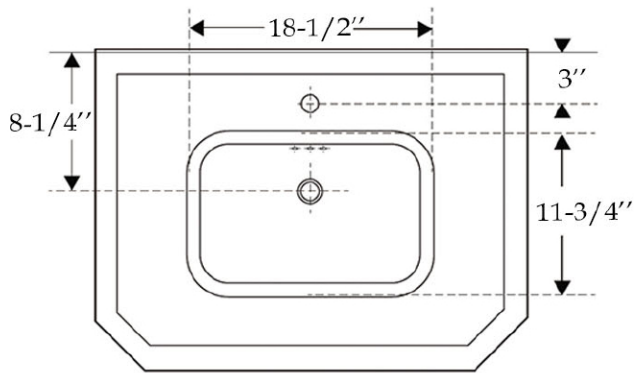

MAIDSTONE

www.MaidstoneSupply.com

Vitreous China Sink w. Metal Legs

Part No: 138-CNS8-1-1

Contact Maidstone for additional information and specifications. For complete warranty information and a list of dealers visit www.MaidstoneSupply.com. All products and specifications are subject to change without notice. Maidstone is not responsible for typographical and/or dimensional errors. Typographical errors are subject to correction.

Note: Rough-in dimensions may vary +/- 1/2" and are subject to change. No responsibility is assumed by Maidstone.