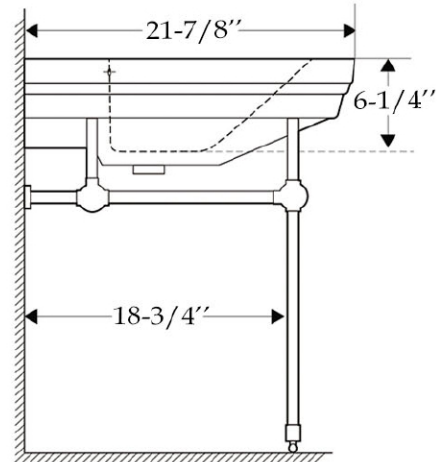

MAIDSTONE

www.MaidstoneSupply.com

Vitreous China Sink w. Metal Legs

Part No: 138-CNS8-1-1

Contact Maidstone for additional information and specifications. For complete warranty information and a list of dealers visit www.MaidstoneSupply.com. All products and specifications are subject to change without notice. Maidstone is not responsible for typographical and/or dimensional errors. Typographical errors are subject to correction.

Note: Rough-in dimensions may vary +/- 1/2" and are subject to change. No responsibility is assumed by Maidstone.