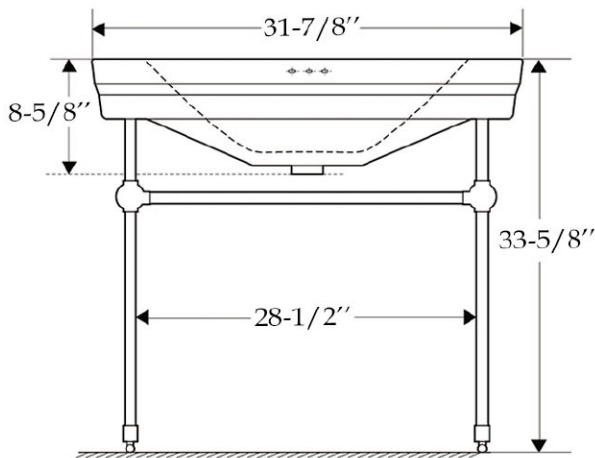

MAIDSTONE

www.MaidstoneSupply.com

Vitreous China Sink w. Metal Legs

Part No: 138-CNS8-1-1

Contact Maidstone for additional information and specifications. For complete warranty information and a list of dealers visit www.MaidstoneSupply.com. All products and specifications are subject to change without notice. Maidstone is not responsible for typographical and/or dimensional errors. Typographical errors are subject to correction.

Note: Rough-in dimensions may vary +/- 1/2" and are subject to change. No responsibility is assumed by Maidstone.