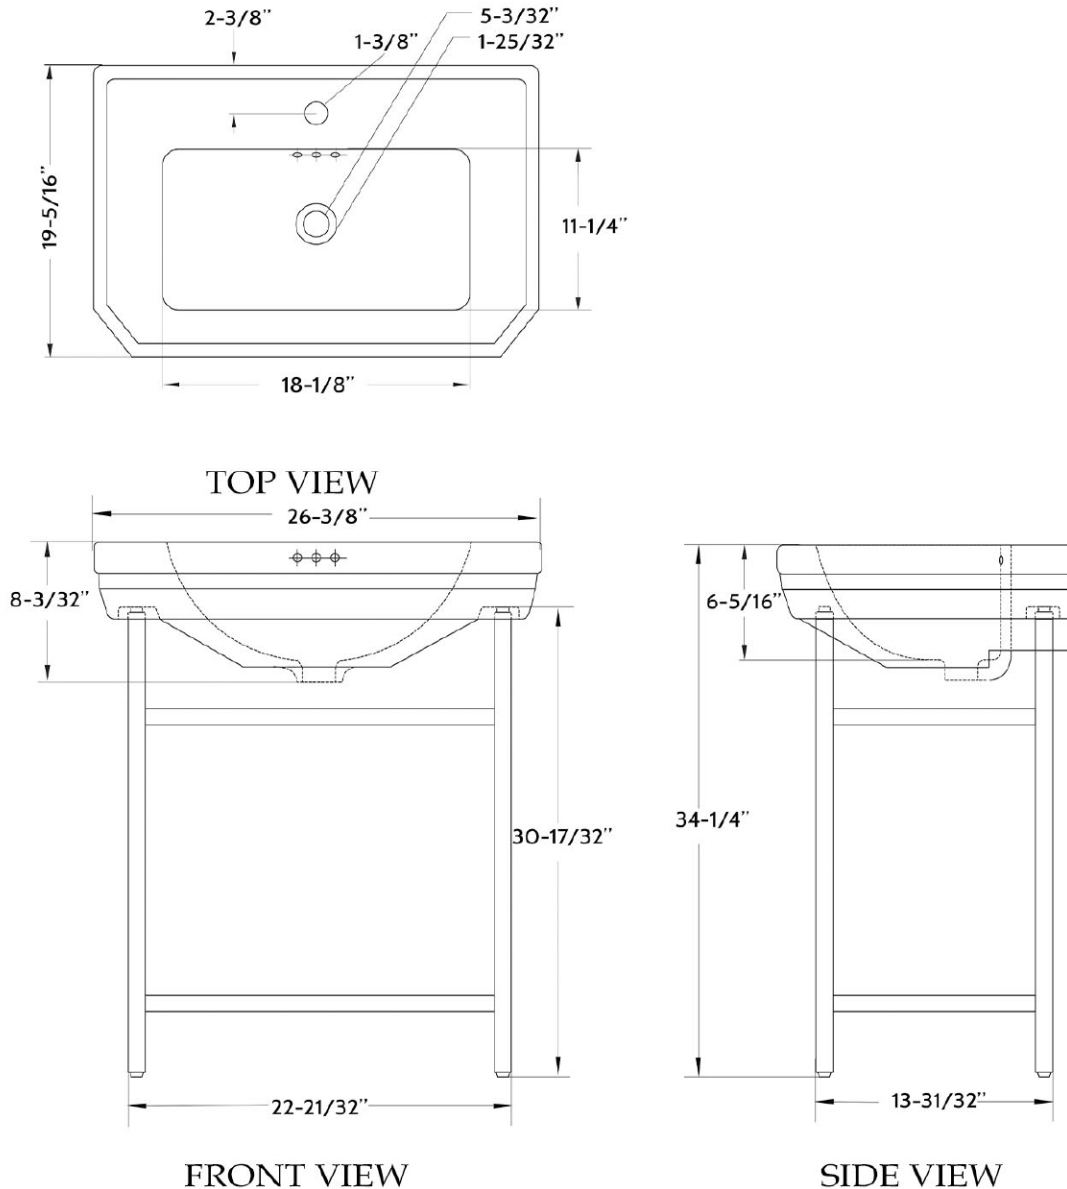

MAIDSTONE

www.MaidstoneSupply.com

Sink Top and Legs

Part No: 138-CNS7-1-1

Contact Maidstone for additional information and specifications. For complete warranty information and a list of dealers visit www.MaidstoneSupply.com. All products and specifications are subject to change without notice. Maidstone is not responsible for typographical and/or dimensional errors. Typographical errors are subject to correction.

Note: Rough-in dimensions may vary $\pm 1/2"$ and are subject to change. No responsibility is assumed by Maidstone.