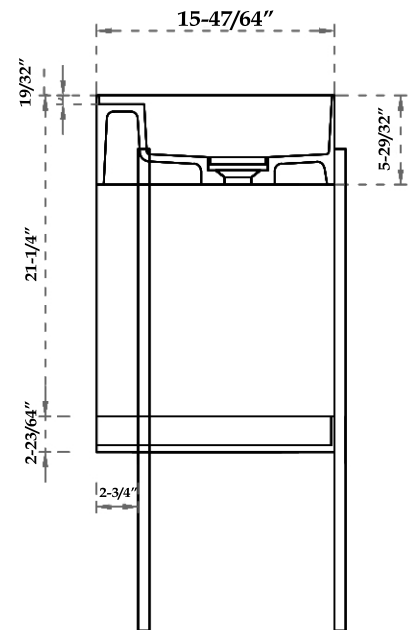

MAIDSTONE

www.MaidstoneSupply.com

Console Solid Surface Sink & Stand

Part No:138-CNS12-40-8

TOP VIEW

FRONT VIEW

SIDE VIEW

Contact Maidstone for additional information and specifications. For complete warranty information and a list of dealers visit [www.MaidstoneSupply.com](http://www.MaidstoneSupply.com). All products and specifications are subject to change without notice. Maidstone is not responsible for typographical and/or dimensional errors. Typographical errors are subject to correction.

Note: Rough-in dimensions may vary +/- 1/2" and are subject to change. No responsibility is assumed by Maidstone.