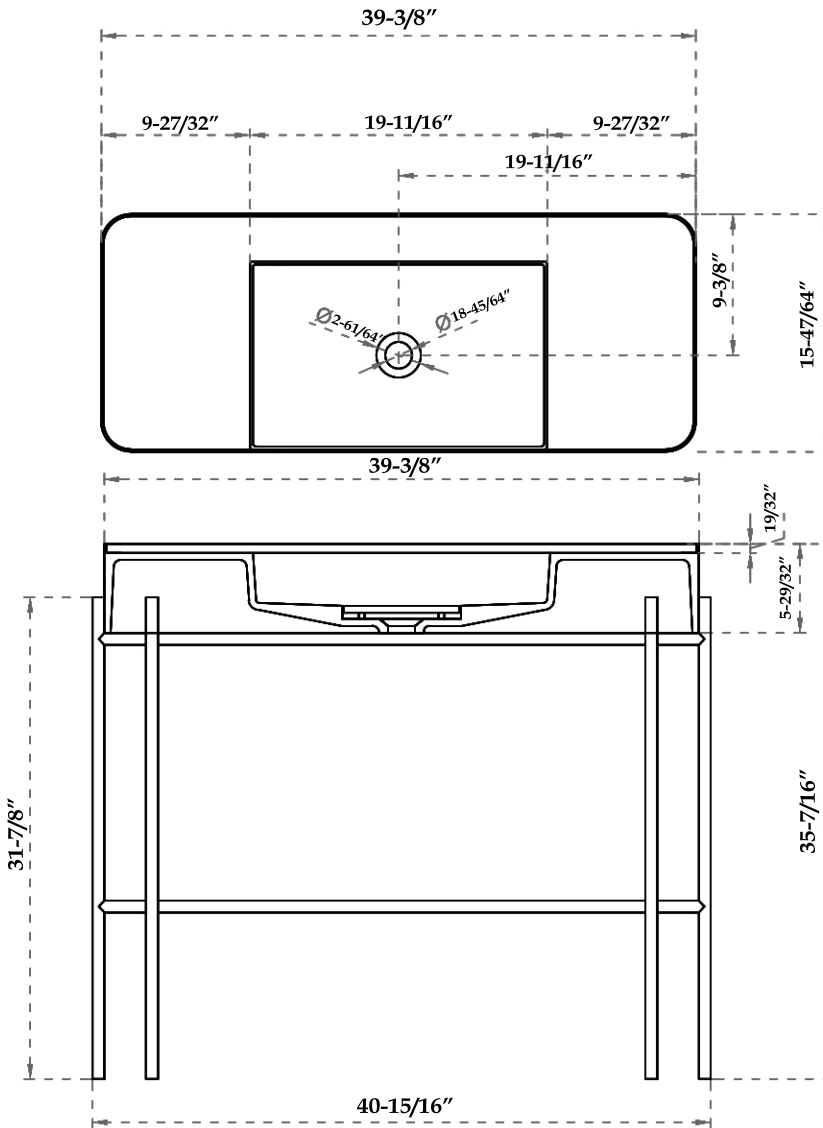

MAIDSTONE

www.MaidstoneSupply.com

Console Solid Surface Sink & Stand

Part No:138-CNS12-40-8

TOP VIEW

FRONT VIEW

SIDE VIEW

Contact Maidstone for additional information and specifications. For complete warranty information and a list of dealers visit [www.MaidstoneSupply.com](http://www.MaidstoneSupply.com). All products and specifications are subject to change without notice. Maidstone is not responsible for typographical and/or dimensional errors. Typographical errors are subject to correction.

Note: Rough-in dimensions may vary +/- 1/2" and are subject to change. No responsibility is assumed by Maidstone.