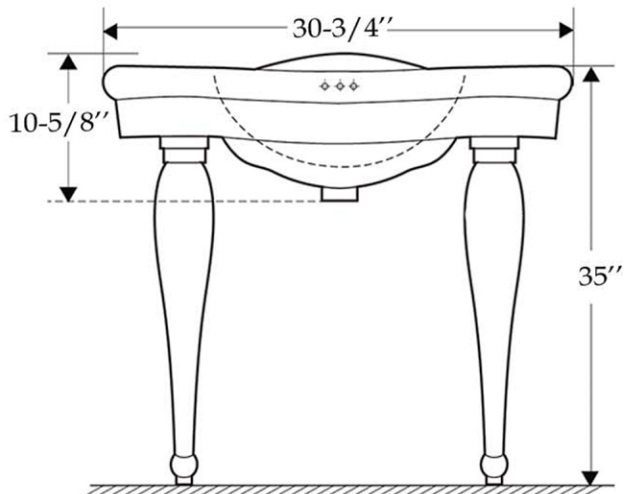

# MAIDSTONE

[www.MaidstoneSupply.com](http://www.MaidstoneSupply.com)

Console Sink

Part No: 138-CNS11-8-2

TOP VIEW

FRONT VIEW

SIDE VIEW

Contact Maidstone for additional information and specifications. For complete warranty information and a list of dealers visit [www.MaidstoneSupply.com](http://www.MaidstoneSupply.com). All products and specifications are subject to change without notice. Maidstone is not responsible for typographical and/or dimensional errors. Typographical errors are subject to correction.

Note: Rough-in dimensions may vary +/- 1/2" and are subject to change. No responsibility is assumed by Maidstone.