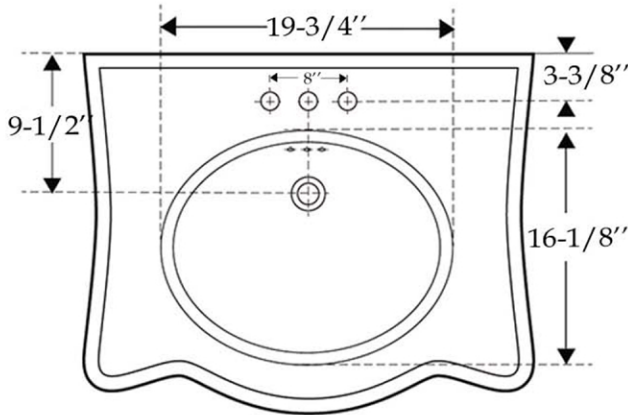

# MAIDSTONE

[www.MaidstoneSupply.com](http://www.MaidstoneSupply.com)

Console Sink

Part No: 138-CNS11-8-2

TOP VIEW

FRONT VIEW

SIDE VIEW

Contact Maidstone for additional information and specifications. For complete warranty information and a list of dealers visit [www.MaidstoneSupply.com](http://www.MaidstoneSupply.com). All products and specifications are subject to change without notice. Maidstone is not responsible for typographical and/or dimensional errors. Typographical errors are subject to correction.

Note: Rough-in dimensions may vary +/- 1/2" and are subject to change. No responsibility is assumed by Maidstone.