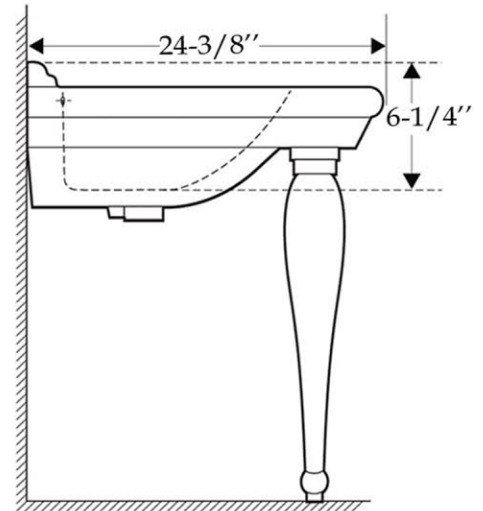

# MAIDSTONE

[www.MaidstoneSupply.com](http://www.MaidstoneSupply.com)

Console Sink

Part No: 138-CNS11-8-2

TOP VIEW

FRONT VIEW

SIDE VIEW

Contact Maidstone for additional information and specifications. For complete warranty information and a list of dealers visit [www.MaidstoneSupply.com](http://www.MaidstoneSupply.com). All products and specifications are subject to change without notice. Maidstone is not responsible for typographical and/or dimensional errors. Typographical errors are subject to correction.

Note: Rough-in dimensions may vary +/- 1/2" and are subject to change. No responsibility is assumed by Maidstone.