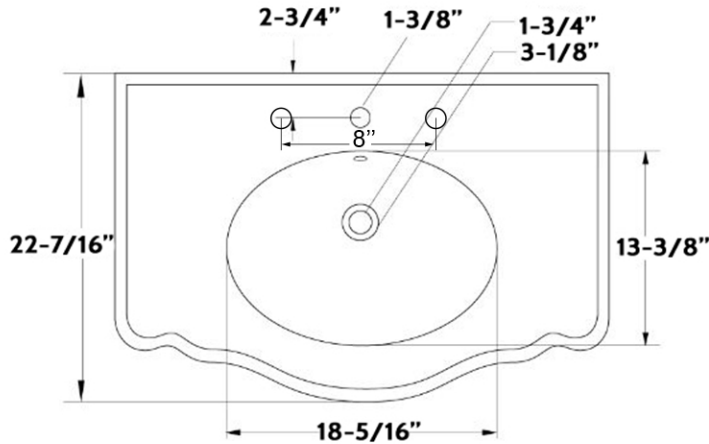

MAIDSTONE

www.MaidstoneSupply.com

Console Sink -8" faucet centers

Part No: 138-CNS12-8-

TOP VIEW

FRONT VIEW

SIDE VIEW

Contact Maidstone for additional information and specifications. For complete warranty information and a list of dealers visit www.MaidstoneSupply.com. All products and specifications are subject to change without notice. Maidstone is not responsible for typographical and/or dimensional errors. Typographical errors are subject to correction.

Note: Rough-in dimensions may vary +/- 1/2" and are subject to change. No responsibility is assumed by Maidstone.