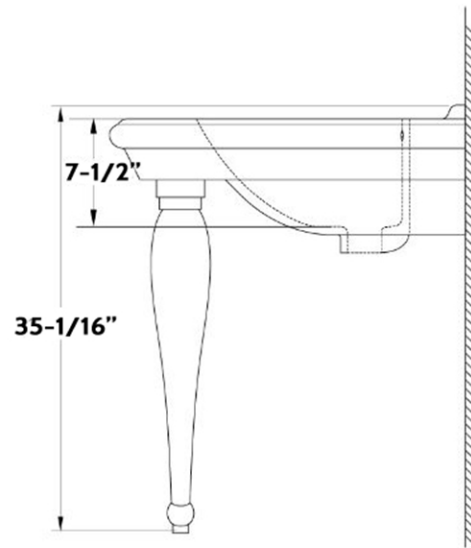

MAIDSTONE

www.MaidstoneSupply.com

Console Sink -8" faucet centers

Part No: 138-CNS12-8-

TOP VIEW

FRONT VIEW

SIDE VIEW

Contact Maidstone for additional information and specifications. For complete warranty information and a list of dealers visit www.MaidstoneSupply.com. All products and specifications are subject to change without notice. Maidstone is not responsible for typographical and/or dimensional errors. Typographical errors are subject to correction.

Note: Rough-in dimensions may vary +/- 1/2" and are subject to change. No responsibility is assumed by Maidstone.