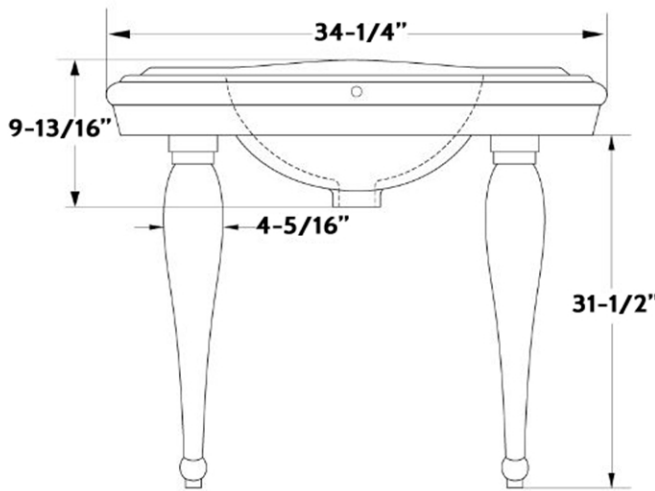

MAIDSTONE

www.MaidstoneSupply.com

Console Sink -8" faucet centers

Part No: 138-CNS12-8-

TOP VIEW

FRONT VIEW

SIDE VIEW

Contact Maidstone for additional information and specifications. For complete warranty information and a list of dealers visit www.MaidstoneSupply.com. All products and specifications are subject to change without notice. Maidstone is not responsible for typographical and/or dimensional errors. Typographical errors are subject to correction.

Note: Rough-in dimensions may vary +/- 1/2" and are subject to change. No responsibility is assumed by Maidstone.