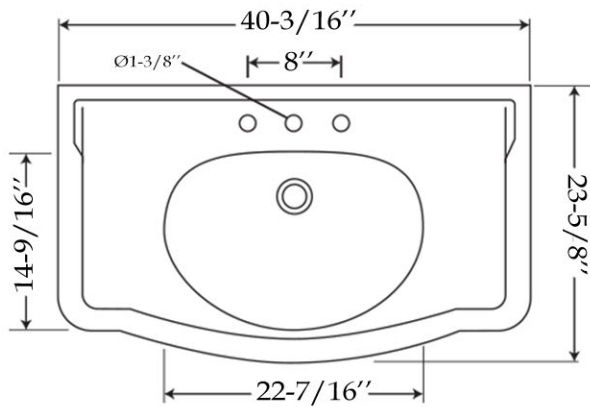

MAIDSTONE

www.MaidstoneSupply.com

Console Sink

Part No:138-CN9-8

Contact Maidstone for additional information and specifications. For complete warranty information and a list of dealers visit www.MaidstoneSupply.com. All products and specifications are subject to change without notice. Maidstone is not responsible for typographical and/or dimensional errors. Typographical errors are subject to correction.

Note: Rough-in dimensions may vary +/- 1/2" and are subject to change. No responsibility is assumed by Maidstone.