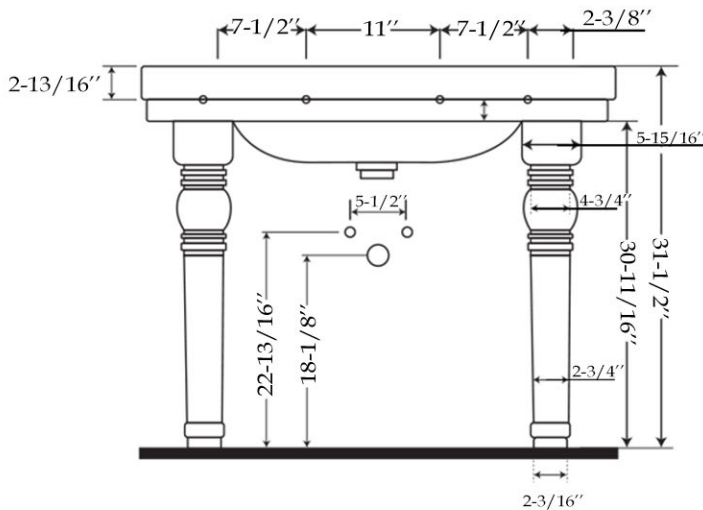

MAIDSTONE

www.MaidstoneSupply.com

Console Sink

Part No:138-CN9-8

Contact Maidstone for additional information and specifications. For complete warranty information and a list of dealers visit www.MaidstoneSupply.com. All products and specifications are subject to change without notice. Maidstone is not responsible for typographical and/or dimensional errors. Typographical errors are subject to correction.

Note: Rough-in dimensions may vary +/- 1/2" and are subject to change. No responsibility is assumed by Maidstone.