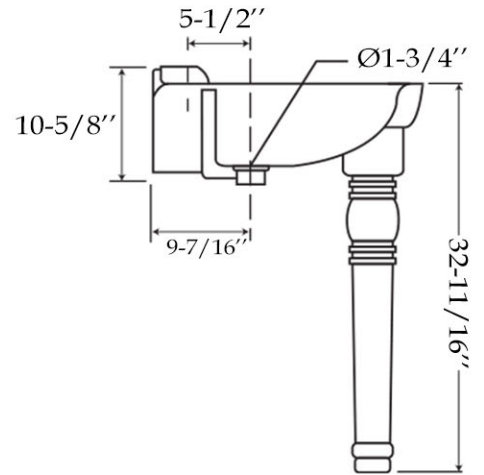

## Console Sink

Part No:138-CN9-8

Contact Maidstone for additional information and specifications. For complete warranty information and a list of dealers visit [www.MaidstoneSupply.com](http://www.MaidstoneSupply.com). All products and specifications are subject to change without notice. Maidstone is not responsible for typographical and/or dimensional errors. Typographical errors are subject to correction.

Note: Rough-in dimensions may vary +/- 1/2" and are subject to change. No responsibility is assumed by Maidstone.