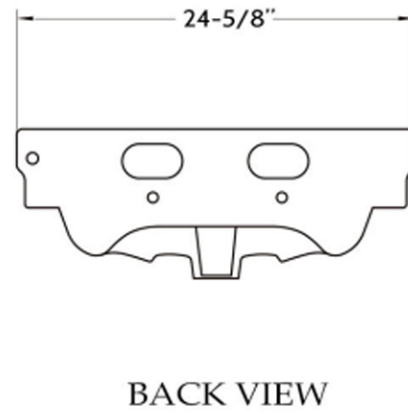

# MAIDSTONE

[www.MaidstoneSupply.com](http://www.MaidstoneSupply.com)

Pedestal Sink

Part No: 138-PDS25-8

Contact Maidstone for additional information and specifications. For complete warranty information and a list of dealers visit [www.MaidstoneSupply.com](http://www.MaidstoneSupply.com). All products and specifications are subject to change without notice. Maidstone is not responsible for typographical and/or dimensional errors. Typographical errors are subject to correction.

Note: Rough-in dimensions may vary +/- 1/2" and are subject to change. No responsibility is assumed by Maidstone.