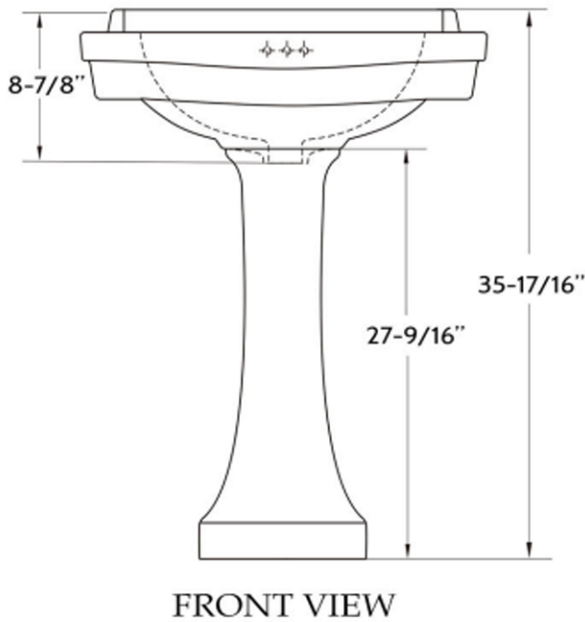

# MAIDSTONE

[www.MaidstoneSupply.com](http://www.MaidstoneSupply.com)

Pedestal Sink

Part No: 138-PDS25-8

Contact Maidstone for additional information and specifications. For complete warranty information and a list of dealers visit [www.MaidstoneSupply.com](http://www.MaidstoneSupply.com). All products and specifications are subject to change without notice. Maidstone is not responsible for typographical and/or dimensional errors. Typographical errors are subject to correction.

Note: Rough-in dimensions may vary +/- 1/2" and are subject to change. No responsibility is assumed by Maidstone.