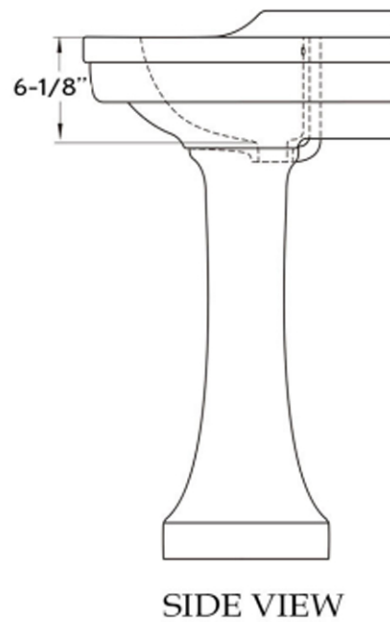

# MAIDSTONE

[www.MaidstoneSupply.com](http://www.MaidstoneSupply.com)

Pedestal Sink

Part No: 138-PDS25-8

Contact Maidstone for additional information and specifications. For complete warranty information and a list of dealers visit [www.MaidstoneSupply.com](http://www.MaidstoneSupply.com). All products and specifications are subject to change without notice. Maidstone is not responsible for typographical and/or dimensional errors. Typographical errors are subject to correction.

Note: Rough-in dimensions may vary +/- 1/2" and are subject to change. No responsibility is assumed by Maidstone.