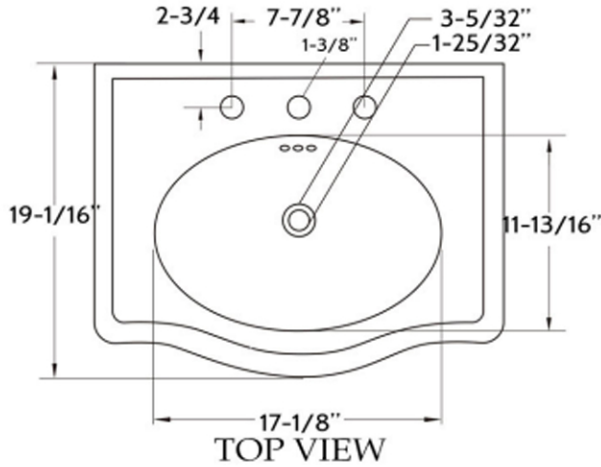

# MAIDSTONE

[www.MaidstoneSupply.com](http://www.MaidstoneSupply.com)

Pedestal Sink

Part No: 138-PDS25-8

Contact Maidstone for additional information and specifications. For complete warranty information and a list of dealers visit [www.MaidstoneSupply.com](http://www.MaidstoneSupply.com). All products and specifications are subject to change without notice. Maidstone is not responsible for typographical and/or dimensional errors. Typographical errors are subject to correction.

Note: Rough-in dimensions may vary +/- 1/2" and are subject to change. No responsibility is assumed by Maidstone.