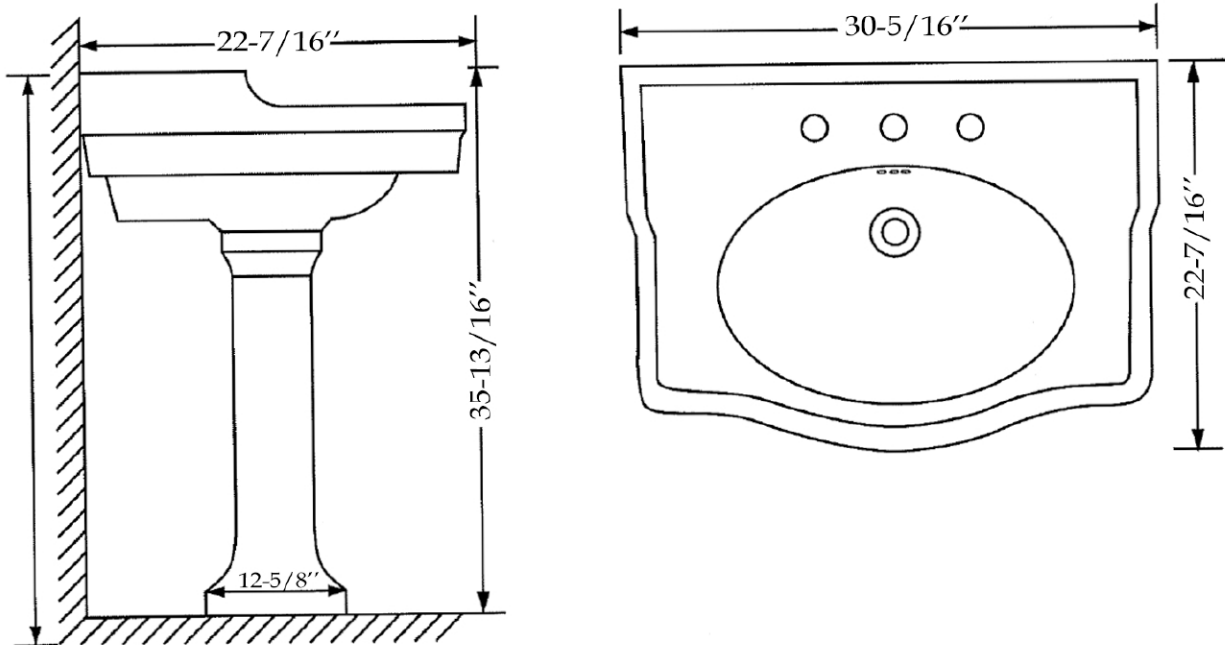

MAIDSTONE

www.MaidstoneSupply.com

Vitreous China Sink

Part No: 138-PDS26-8

Contact Maidstone for additional information and specifications. For complete warranty information and a list of dealers visit www.MaidstoneSupply.com. All products and specifications are subject to change without notice. Maidstone is not responsible for typographical and/or dimensional errors. Typographical errors are subject to correction.

Note: Rough-in dimensions may vary $\pm 1/2''$ and are subject to change. No responsibility is assumed by Maidstone.

18-07-2024