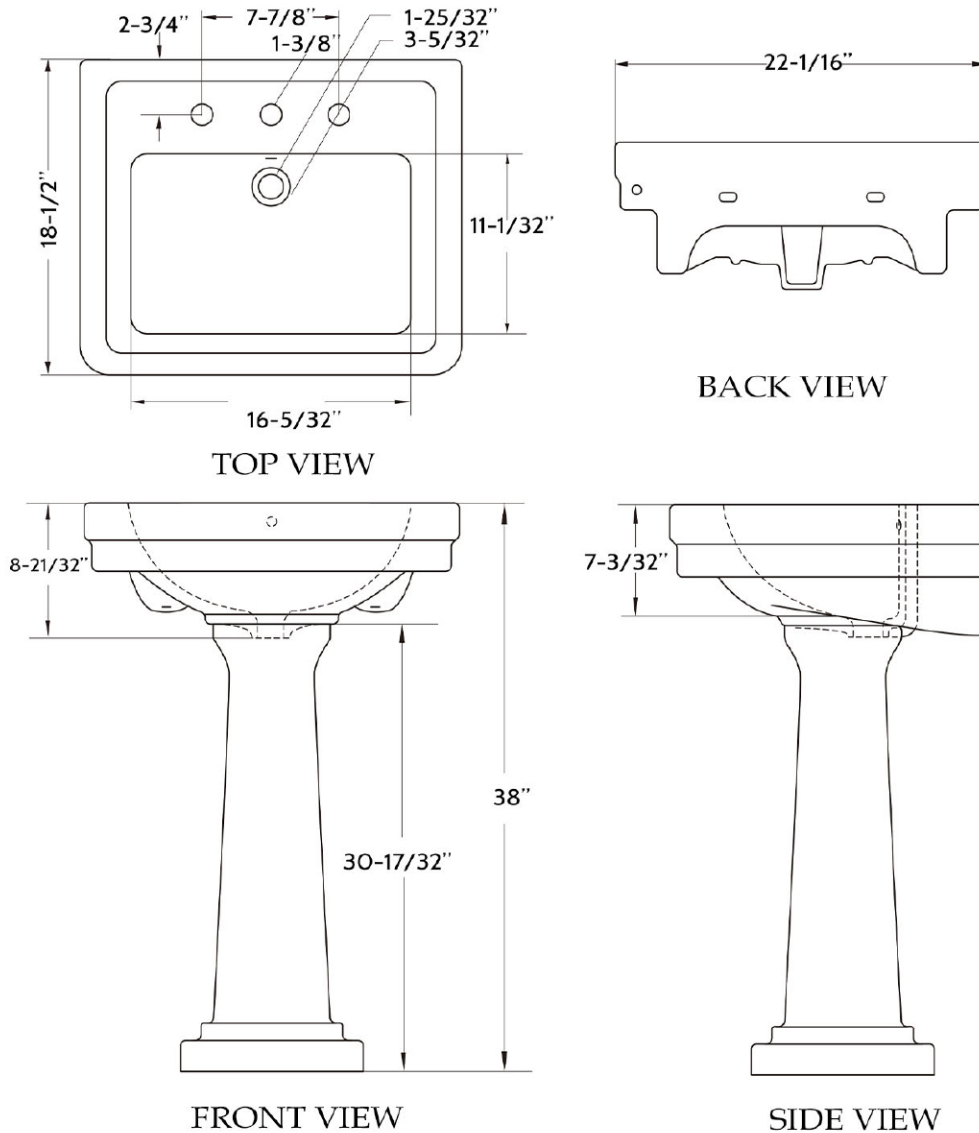

MAIDSTONE

www.MaidstoneSupply.com

Pedestal Sink - 8 Inch Hole

Part No: 138-PDS27-8

Contact Maidstone for additional information and specifications. For complete warranty information and a list of dealers visit www.MaidstoneSupply.com. All products and specifications are subject to change without notice. Maidstone is not responsible for typographical and/or dimensional errors. Typographical errors are subject to correction.

Note: Rough-in dimensions may vary $\pm 1/2$ " and are subject to change. No responsibility is assumed by Maidstone.