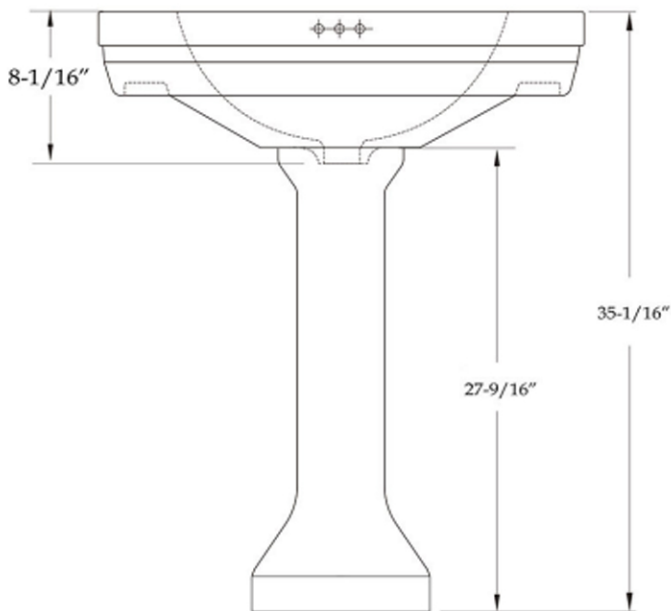

MAIDSTONE

www.MaidstoneSupply.com

26 Inch Porcelain Pedestal Bathroom Sink

Part No: 138-PDS28-8

TOP VIEW

BACK VIEW

FRONT VIEW

SIDE VIEW

Note: Rough-in dimensions may vary +/- 1/2" and are subject to change. No responsibility is assumed by Maidstone.