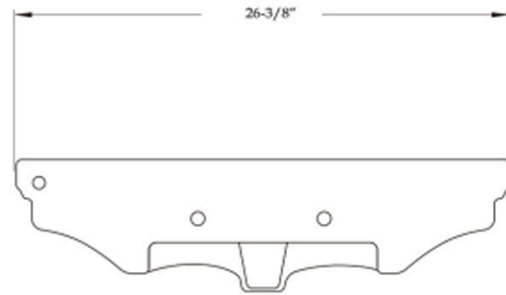

MAIDSTONE

www.MaidstoneSupply.com

26 Inch Porcelain Pedestal Bathroom Sink

Part No: 138-PDS28-8

TOP VIEW

BACK VIEW

FRONT VIEW

SIDE VIEW

Note: Rough-in dimensions may vary +/- 1/2" and are subject to change. No responsibility is assumed by Maidstone.