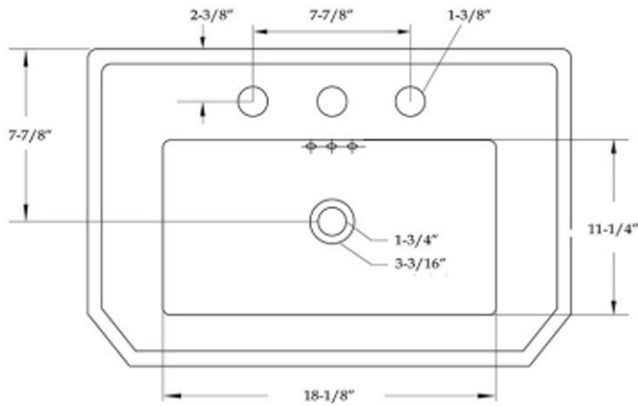

MAIDSTONE

www.MaidstoneSupply.com

26 Inch Porcelain Pedestal Bathroom Sink

Part No: 138-PDS28-8

TOP VIEW

BACK VIEW

FRONT VIEW

SIDE VIEW

Note: Rough-in dimensions may vary +/- 1/2" and are subject to change. No responsibility is assumed by Maidstone.