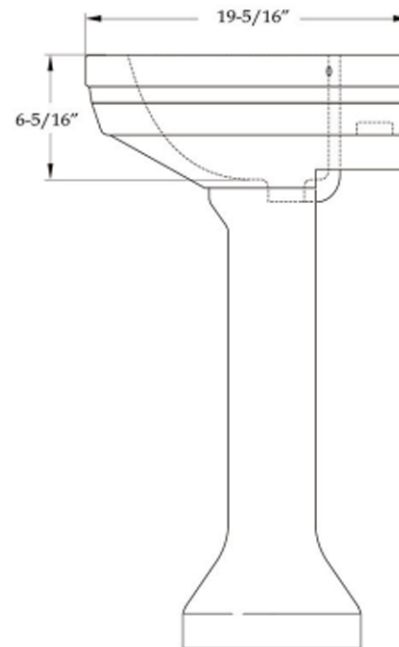

MAIDSTONE

www.MaidstoneSupply.com

26 Inch Porcelain Pedestal Bathroom Sink

Part No: 138-PDS28-8

TOP VIEW

BACK VIEW

FRONT VIEW

SIDE VIEW

Note: Rough-in dimensions may vary +/- 1/2" and are subject to change. No responsibility is assumed by Maidstone.