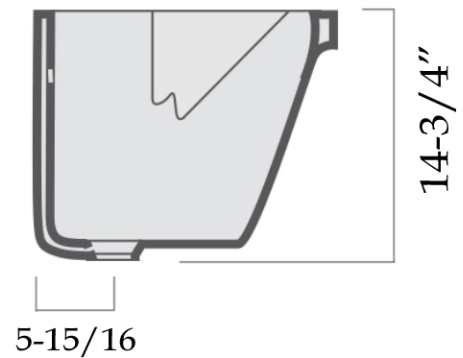

MAIDSTONE

www.MaidstoneSupply.com

Porcelain Wall Mount Utility Sink

Part No: 139-UM2001-2

TOP VIEW

SIDE VIEW

Contact Maidstone for additional information and specifications. For complete warranty information and a list of dealers visit www.MaidstoneSupply.com. All products and specifications are subject to change without notice. Maidstone is not responsible for typographical and/or dimensional errors. Typographical errors are subject to correction.

Note: Rough-in dimensions may vary +/- 1/2" and are subject to change. No responsibility is assumed by Maidstone.