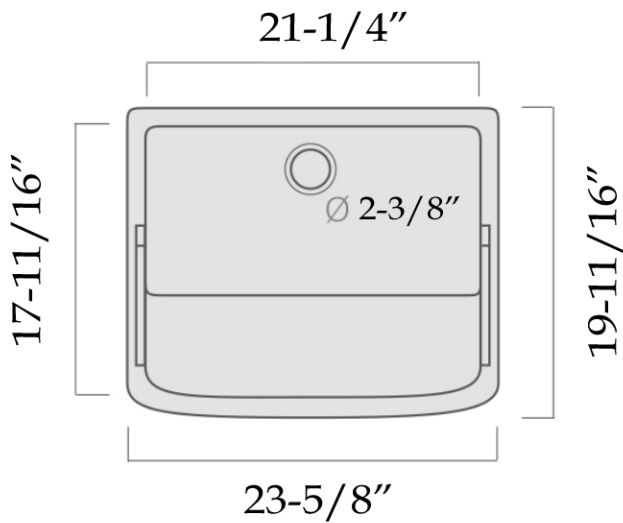

MAIDSTONE

www.MaidstoneSupply.com

Porcelain Wall Mount Utility Sink

Part No: 139-UM2001-2

TOP VIEW

SIDE VIEW

Contact Maidstone for additional information and specifications. For complete warranty information and a list of dealers visit www.MaidstoneSupply.com. All products and specifications are subject to change without notice. Maidstone is not responsible for typographical and/or dimensional errors. Typographical errors are subject to correction.

Note: Rough-in dimensions may vary +/- 1/2" and are subject to change. No responsibility is assumed by Maidstone.