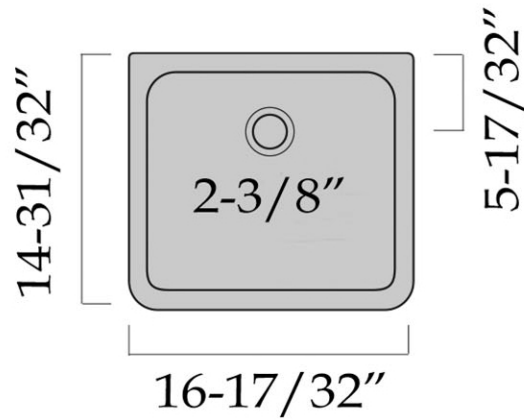

MAIDSTONE

www.MaidstoneSupply.com

Porcelain Wall Mount Utility Sink - 16"

Part No: 139-UM3001-2

TOP VIEW

FRONT VIEW

Contact Maidstone for additional information and specifications. For complete warranty information and a list of dealers visit www.MaidstoneSupply.com. All products and specifications are subject to change without notice. Maidstone is not responsible for typographical and/or dimensional errors. Typographical errors are subject to correction.

Note: Rough-in dimensions may vary +/- 1/2" and are subject to change. No responsibility is assumed by Maidstone.