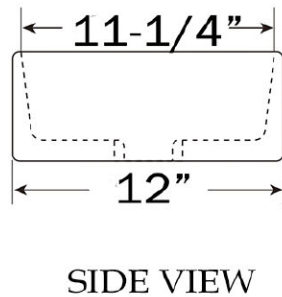

MAIDSTONE

www.MaidstoneSupply.com

Oblong Vessel Bathroom Sink

Part No: SINK-VS-2

Contact Maidstone for additional information and specifications. For complete warranty information and a list of dealers visit www.MaidstoneSupply.com. All products and specifications are subject to change without notice. Maidstone is not responsible for typographical and/or dimensional errors. Typographical errors are subject to correction.

Note: Rough-in dimensions may vary +/- 1/2" and are subject to change. No responsibility is assumed by Maidstone.