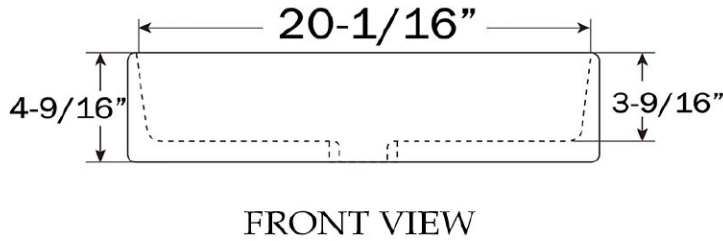

MAIDSTONE

www.MaidstoneSupply.com

Oblong Vessel Bathroom Sink

Part No: SINK-VS-2

Contact Maidstone for additional information and specifications. For complete warranty information and a list of dealers visit www.MaidstoneSupply.com. All products and specifications are subject to change without notice. Maidstone is not responsible for typographical and/or dimensional errors. Typographical errors are subject to correction.

Note: Rough-in dimensions may vary +/- 1/2" and are subject to change. No responsibility is assumed by Maidstone.