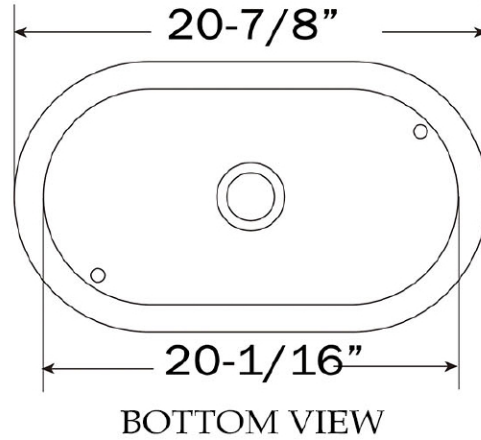

MAIDSTONE

www.MaidstoneSupply.com

Oblong Vessel Bathroom Sink

Part No: SINK-VS-2

Contact Maidstone for additional information and specifications. For complete warranty information and a list of dealers visit www.MaidstoneSupply.com. All products and specifications are subject to change without notice. Maidstone is not responsible for typographical and/or dimensional errors. Typographical errors are subject to correction.

Note: Rough-in dimensions may vary +/- 1/2" and are subject to change. No responsibility is assumed by Maidstone.