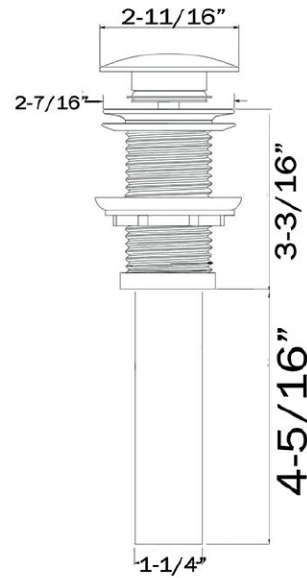

MAIDSTONE

www.MaidstoneSupply.com

Oblong Vessel Bathroom Sink

Part No: SINK-VS-2

Contact Maidstone for additional information and specifications. For complete warranty information and a list of dealers visit www.MaidstoneSupply.com. All products and specifications are subject to change without notice. Maidstone is not responsible for typographical and/or dimensional errors. Typographical errors are subject to correction.

Note: Rough-in dimensions may vary +/- 1/2" and are subject to change. No responsibility is assumed by Maidstone.