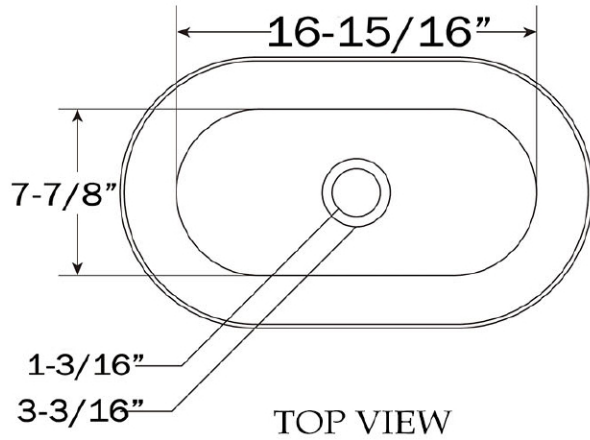

MAIDSTONE

www.MaidstoneSupply.com

Oblong Vessel Bathroom Sink

Part No: SINK-VS-2

Contact Maidstone for additional information and specifications. For complete warranty information and a list of dealers visit www.MaidstoneSupply.com. All products and specifications are subject to change without notice. Maidstone is not responsible for typographical and/or dimensional errors. Typographical errors are subject to correction.

Note: Rough-in dimensions may vary +/- 1/2" and are subject to change. No responsibility is assumed by Maidstone.