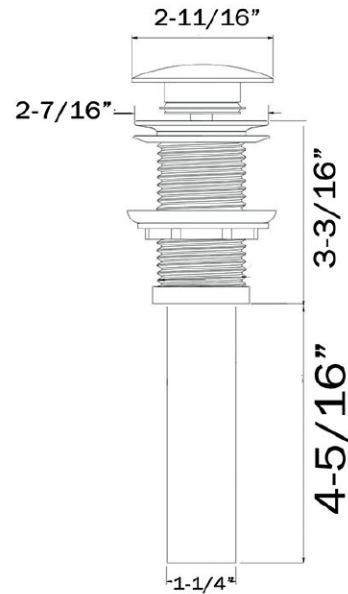

MAIDSTONE

www.MaidstoneSupply.com

Rectangular Vessel Bathroom Sink

Part No: SINK-VS-3

Contact Maidstone for additional information and specifications. For complete warranty information and a list of dealers visit www.MaidstoneSupply.com. All products and specifications are subject to change without notice. Maidstone is not responsible for typographical and/or dimensional errors. Typographical errors are subject to correction.

Note: Rough-in dimensions may vary +/- 1/2" and are subject to change. No responsibility is assumed by Maidstone.