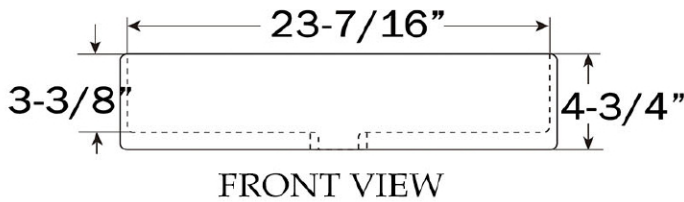

MAIDSTONE

www.MaidstoneSupply.com

Rectangular Vessel Bathroom Sink

Part No: SINK-VS-3

Contact Maidstone for additional information and specifications. For complete warranty information and a list of dealers visit www.MaidstoneSupply.com. All products and specifications are subject to change without notice. Maidstone is not responsible for typographical and/or dimensional errors. Typographical errors are subject to correction.

Note: Rough-in dimensions may vary +/- 1/2" and are subject to change. No responsibility is assumed by Maidstone.