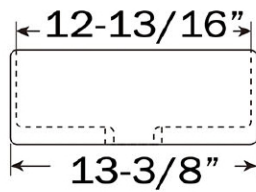

MAIDSTONE

www.MaidstoneSupply.com

Rectangular Vessel Bathroom Sink

Part No: SINK-VS-3

Contact Maidstone for additional information and specifications. For complete warranty information and a list of dealers visit www.MaidstoneSupply.com. All products and specifications are subject to change without notice. Maidstone is not responsible for typographical and/or dimensional errors. Typographical errors are subject to correction.

Note: Rough-in dimensions may vary +/- 1/2" and are subject to change. No responsibility is assumed by Maidstone.