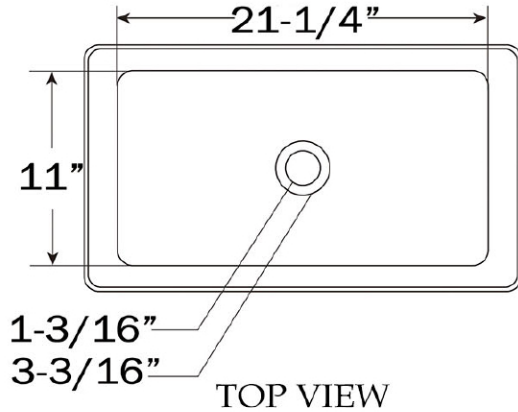

MAIDSTONE

www.MaidstoneSupply.com

Rectangular Vessel Bathroom Sink

Part No: SINK-VS-3

Contact Maidstone for additional information and specifications. For complete warranty information and a list of dealers visit www.MaidstoneSupply.com. All products and specifications are subject to change without notice. Maidstone is not responsible for typographical and/or dimensional errors. Typographical errors are subject to correction.

Note: Rough-in dimensions may vary +/- 1/2" and are subject to change. No responsibility is assumed by Maidstone.