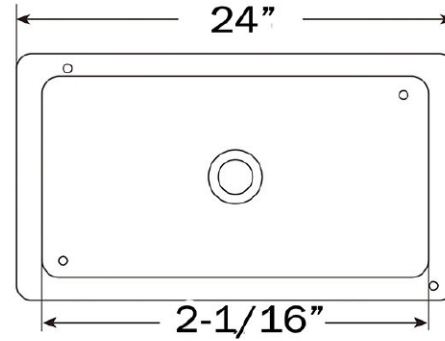

MAIDSTONE

www.MaidstoneSupply.com

Rectangular Vessel Bathroom Sink

Part No: SINK-VS-3

Contact Maidstone for additional information and specifications. For complete warranty information and a list of dealers visit www.MaidstoneSupply.com. All products and specifications are subject to change without notice. Maidstone is not responsible for typographical and/or dimensional errors. Typographical errors are subject to correction.

Note: Rough-in dimensions may vary +/- 1/2" and are subject to change. No responsibility is assumed by Maidstone.