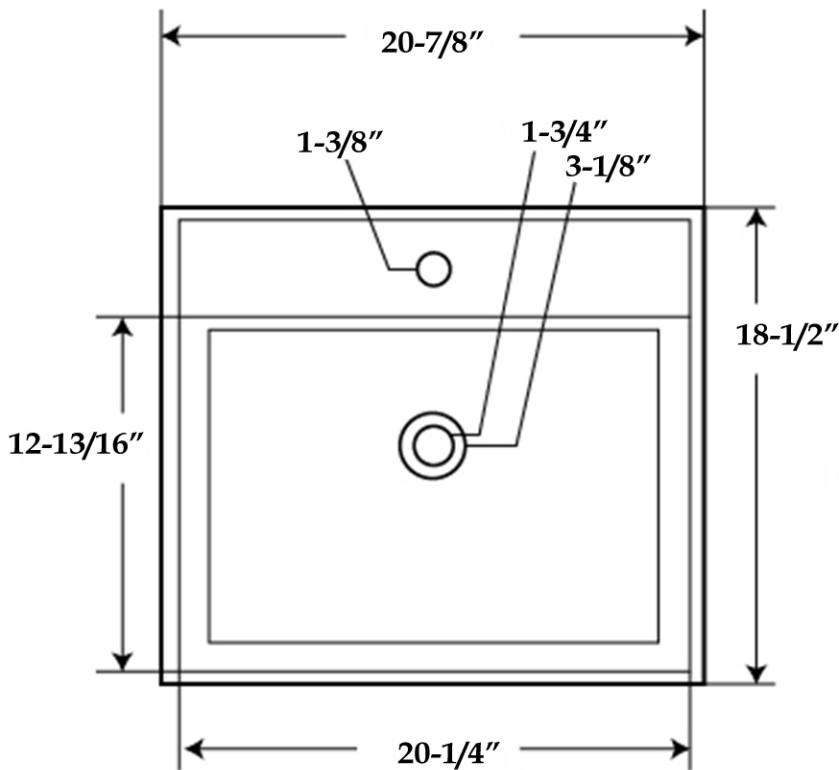

MAIDSTONE

www.MaidstoneSupply.com

Square Vessel Bathroom Sink

Part No: SINK-VS-6

TOP VIEW

SIDE VIEW

Contact Maidstone for additional information and specifications. For complete warranty information and a list of dealers visit www.MaidstoneSupply.com. All products and specifications are subject to change without notice. Maidstone is not responsible for typographical and/or dimensional errors. Typographical errors are subject to correction.

Note: Rough-in dimensions may vary +/- 1/2" and are subject to change. No responsibility is assumed by Maidstone.