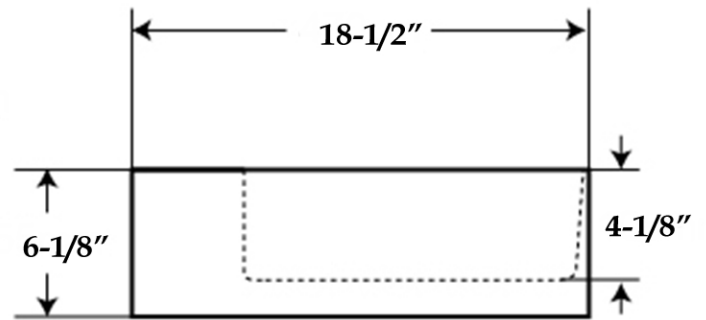

MAIDSTONE

www.MaidstoneSupply.com

Square Vessel Bathroom Sink

Part No: SINK-VS-6

TOP VIEW

SIDE VIEW

Contact Maidstone for additional information and specifications. For complete warranty information and a list of dealers visit www.MaidstoneSupply.com. All products and specifications are subject to change without notice. Maidstone is not responsible for typographical and/or dimensional errors. Typographical errors are subject to correction.

Note: Rough-in dimensions may vary +/- 1/2" and are subject to change. No responsibility is assumed by Maidstone.