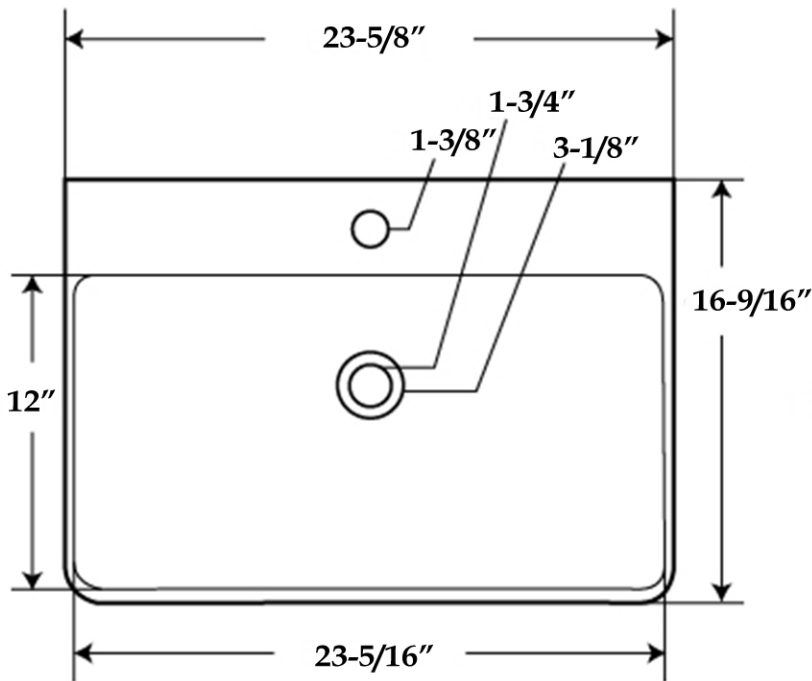

MAIDSTONE

www.MaidstoneSupply.com

Rectangle Vessel Bathroom Sink

Part No: SINK-VS-7

TOP VIEW

SIDE VIEW

Contact Maidstone for additional information and specifications. For complete warranty information and a list of dealers visit www.MaidstoneSupply.com. All products and specifications are subject to change without notice. Maidstone is not responsible for typographical and/or dimensional errors. Typographical errors are subject to correction.

Note: Rough-in dimensions may vary +/- 1/2" and are subject to change. No responsibility is assumed by Maidstone.