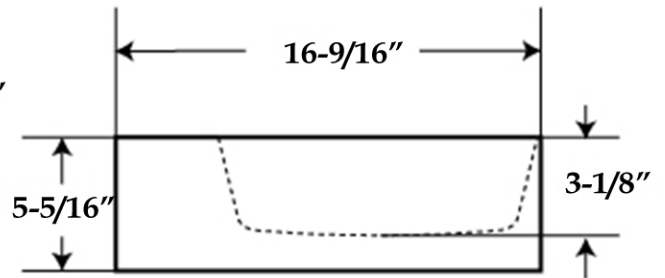

MAIDSTONE

www.MaidstoneSupply.com

Rectangle Vessel Bathroom Sink

Part No: SINK-VS-7

TOP VIEW

SIDE VIEW

Contact Maidstone for additional information and specifications. For complete warranty information and a list of dealers visit www.MaidstoneSupply.com. All products and specifications are subject to change without notice. Maidstone is not responsible for typographical and/or dimensional errors. Typographical errors are subject to correction.

Note: Rough-in dimensions may vary +/- 1/2" and are subject to change. No responsibility is assumed by Maidstone.