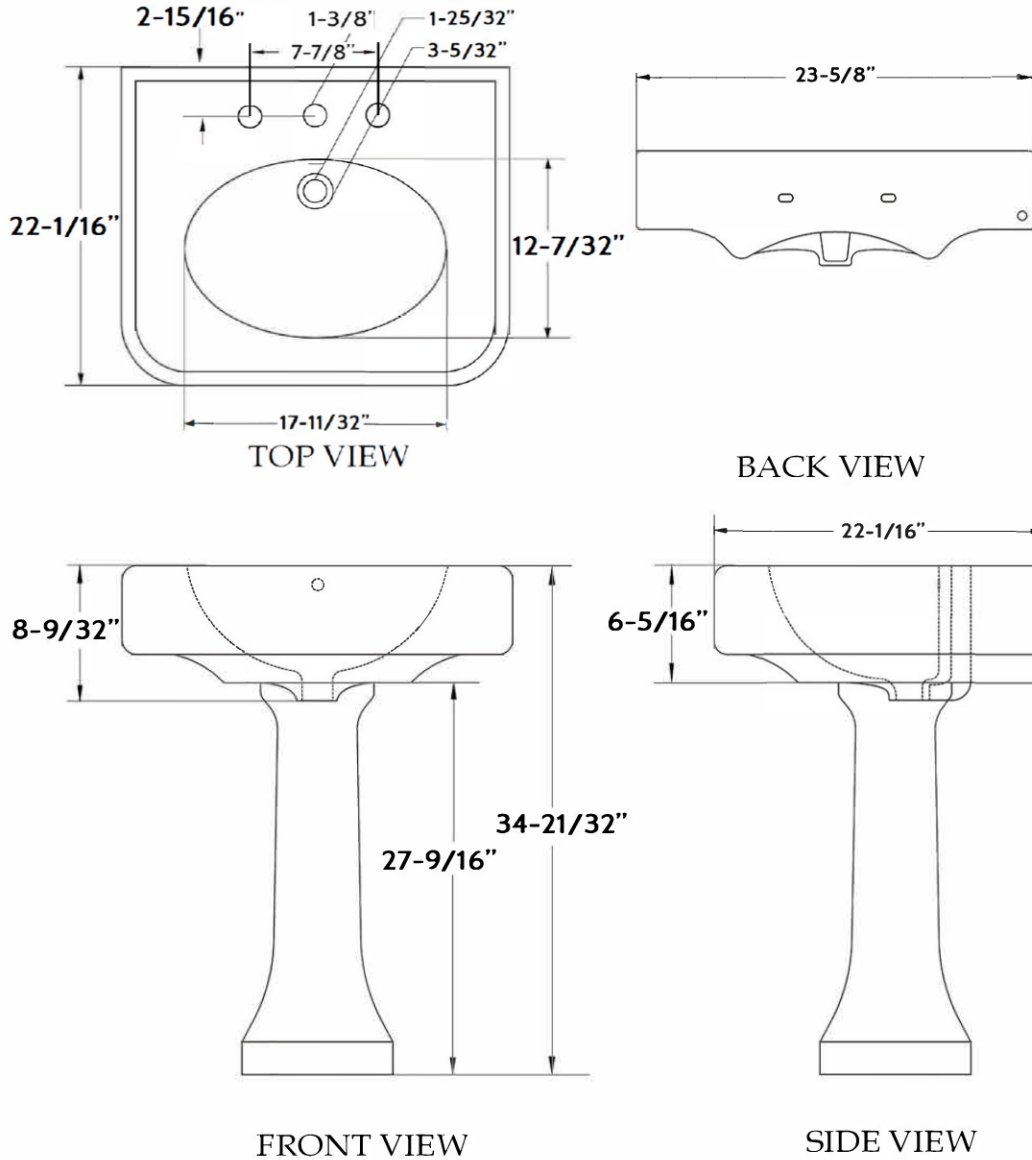

# MAIDSTONE

[www.MaidstoneSupply.com](http://www.MaidstoneSupply.com)

24" Box Pedestal Sink - 8Drill

Part No: 138-PDS30-8

Contact Maidstone for additional information and specifications. For complete warranty information and a list of dealers visit [www.MaidstoneSupply.com](http://www.MaidstoneSupply.com). All products and specifications are subject to change without notice. Maidstone is not responsible for typographical and/or dimensional errors. Typographical errors are subject to correction.

Note: Rough-in dimensions may vary  $\pm 1/2$ " and are subject to change. No responsibility is assumed by Maidstone.