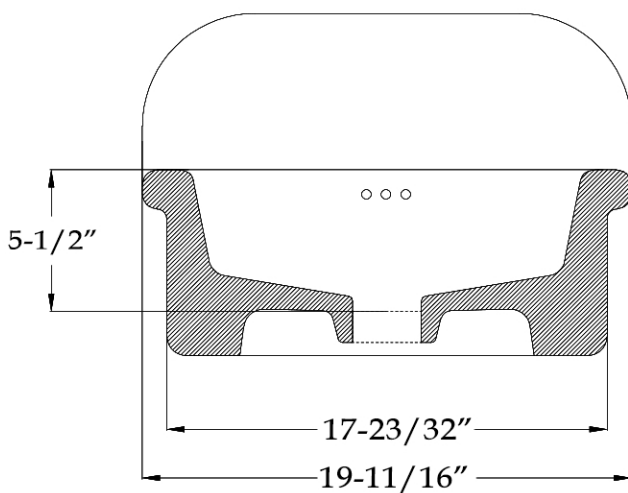

MAIDSTONE

www.MaidstoneSupply.com

20 Inch Wall Mounted Bathroom Sink

Part No: 139-UM1417_Spec.PDF

Contact Maidstone for additional information and specifications. For complete warranty information and a list of dealers visit www.MaidstoneSupply.com. All products and specifications are subject to change without notice. Maidstone is not responsible for typographical and/or dimensional errors. Typographical errors are subject to correction.

Note: Rough-in dimensions may vary $\pm 1/2''$ and are subject to change. No responsibility is assumed by Maidstone.