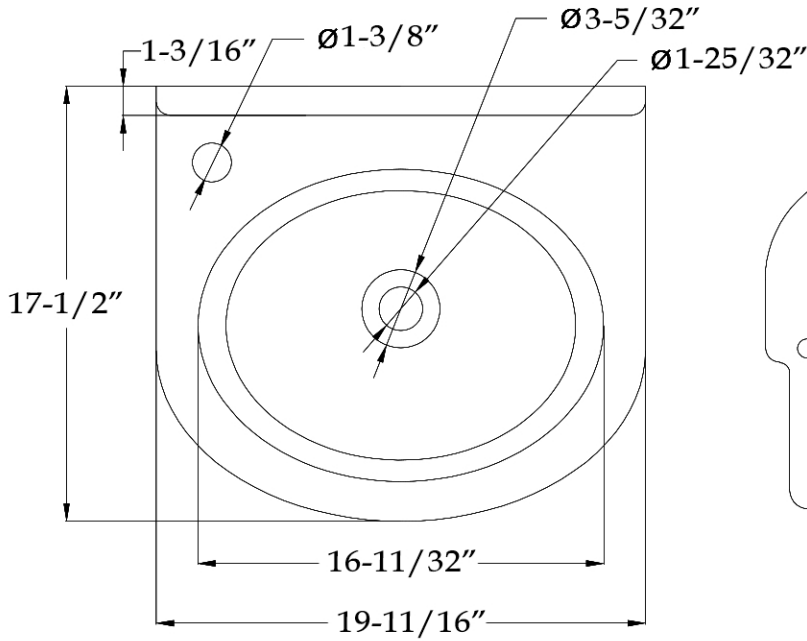

MAIDSTONE

www.MaidstoneSupply.com

20 Inch Wall Mounted Bathroom Sink

Part No: 139-UM1417_Spec.PDF

Contact Maidstone for additional information and specifications. For complete warranty information and a list of dealers visit www.MaidstoneSupply.com. All products and specifications are subject to change without notice. Maidstone is not responsible for typographical and/or dimensional errors. Typographical errors are subject to correction.

Note: Rough-in dimensions may vary $\pm 1/2''$ and are subject to change. No responsibility is assumed by Maidstone.