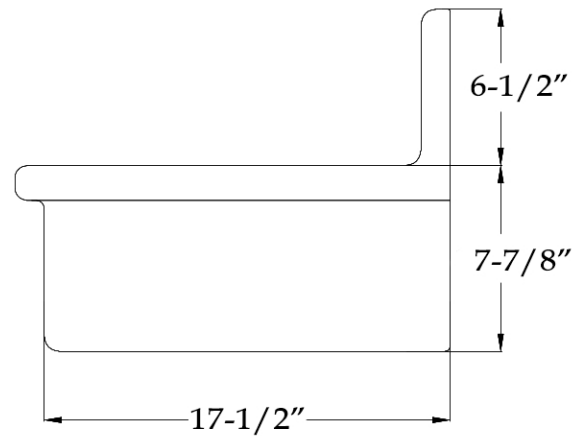

MAIDSTONE

www.MaidstoneSupply.com

20 Inch Wall Mounted Bathroom Sink

Part No: 139-UM1417_Spec.PDF

Contact Maidstone for additional information and specifications. For complete warranty information and a list of dealers visit www.MaidstoneSupply.com. All products and specifications are subject to change without notice. Maidstone is not responsible for typographical and/or dimensional errors. Typographical errors are subject to correction.

Note: Rough-in dimensions may vary $\pm 1/2''$ and are subject to change. No responsibility is assumed by Maidstone.