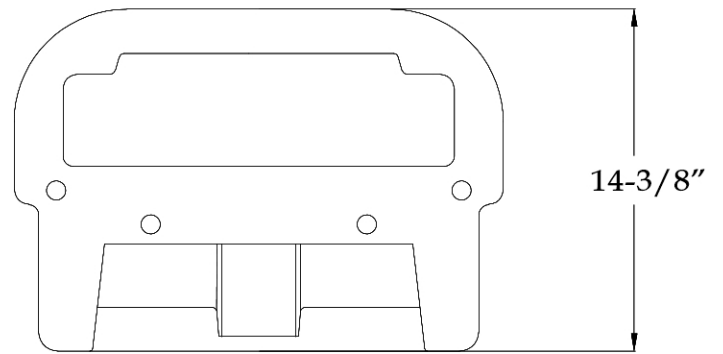

MAIDSTONE

www.MaidstoneSupply.com

20 Inch Wall Mounted Bathroom Sink

Part No: 139-UM1417_Spec.PDF

Contact Maidstone for additional information and specifications. For complete warranty information and a list of dealers visit www.MaidstoneSupply.com. All products and specifications are subject to change without notice. Maidstone is not responsible for typographical and/or dimensional errors. Typographical errors are subject to correction.

Note: Rough-in dimensions may vary $\pm 1/2''$ and are subject to change. No responsibility is assumed by Maidstone.