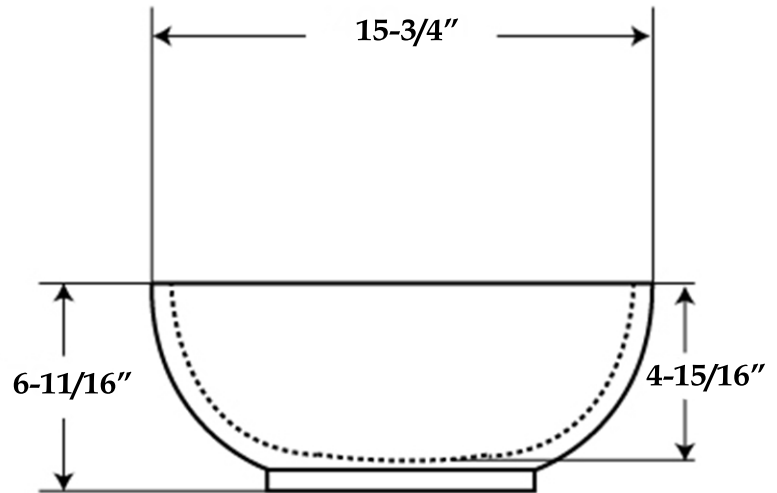

MAIDSTONE

[www.MaidstoneSupply.com](http://www.MaidstoneSupply.com)

Round Vessel Bathroom Sink

Part No:SINK-VS-4

TOP VIEW

SIDE VIEW

Contact Maidstone for additional information and specifications. For complete warranty information and a list of dealers visit [www.MaidstoneSupply.com](http://www.MaidstoneSupply.com). All products and specifications are subject to change without notice. Maidstone is not responsible for typographical and/or dimensional errors. Typographical errors are subject to correction.

Note: Rough-in dimensions may vary +/- 1/2" and are subject to change. No responsibility is assumed by Maidstone.