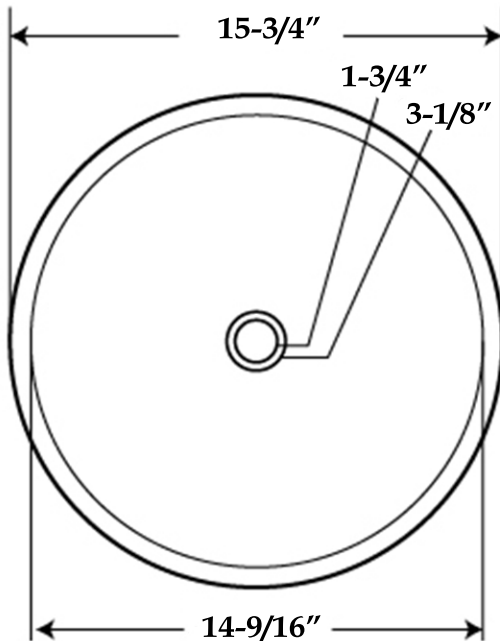

MAIDSTONE

[www.MaidstoneSupply.com](http://www.MaidstoneSupply.com)

Round Vessel Bathroom Sink

Part No:SINK-VS-4

TOP VIEW

SIDE VIEW

Contact Maidstone for additional information and specifications. For complete warranty information and a list of dealers visit [www.MaidstoneSupply.com](http://www.MaidstoneSupply.com). All products and specifications are subject to change without notice. Maidstone is not responsible for typographical and/or dimensional errors. Typographical errors are subject to correction.

Note: Rough-in dimensions may vary +/- 1/2" and are subject to change. No responsibility is assumed by Maidstone.