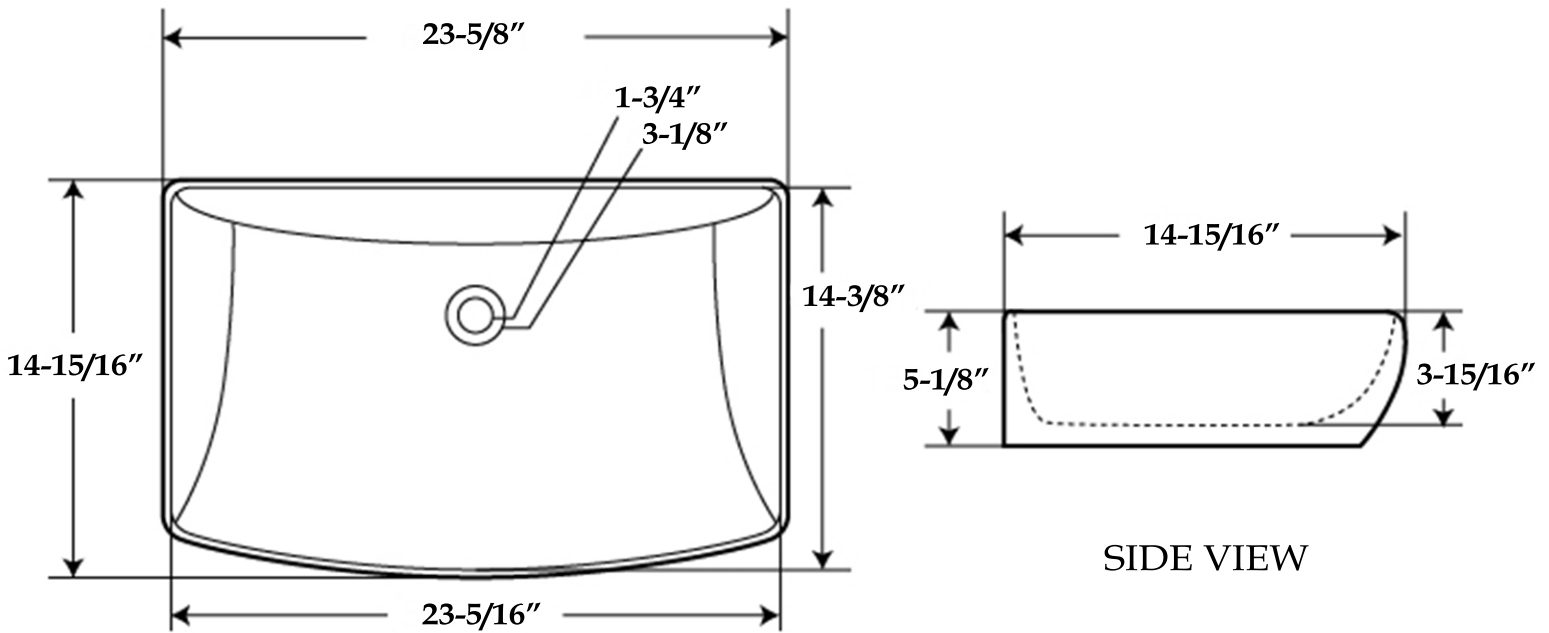

MAIDSTONE

www.MaidstoneSupply.com

Rectangle Vessel Bathroom Sink

Part No:SINK-VS-5

TOP VIEW

SIDE VIEW

Contact Maidstone for additional information and specifications. For complete warranty information and a list of dealers visit www.MaidstoneSupply.com. All products and specifications are subject to change without notice. Maidstone is not responsible for typographical and/or dimensional errors. Typographical errors are subject to correction.

Note: Rough-in dimensions may vary $\pm 1/2$ " and are subject to change. No responsibility is assumed by Maidstone.