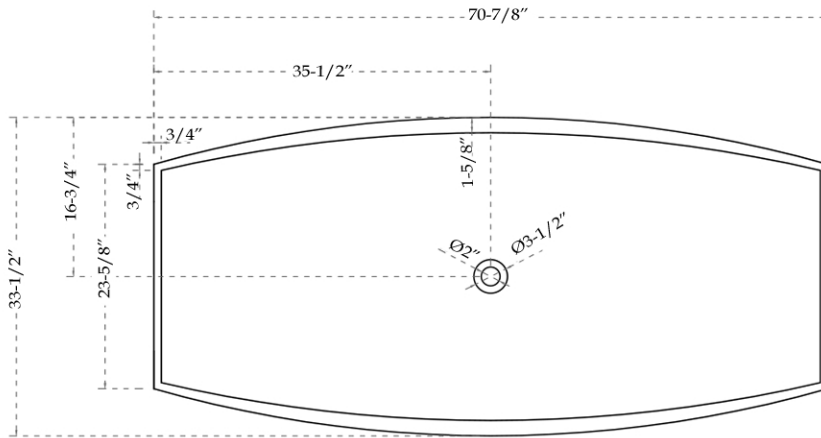

## Solid Surface Freestanding Tub

Part No: 220T8992-

TOP VIEW

FRONT VIEW

SIDE VIEW

Contact Maidstone for additional information and specifications. For complete warranty information and a list of dealers visit [www.MaidstoneSupply.com](http://www.MaidstoneSupply.com). All products and specifications are subject to change without notice. Maidstone is not responsible for typographical and/or dimensional errors. Typographical errors are subject to correction.

Note: Rough-in dimensions may vary +/- 1/2" and are subject to change. No responsibility is assumed by Maidstone.