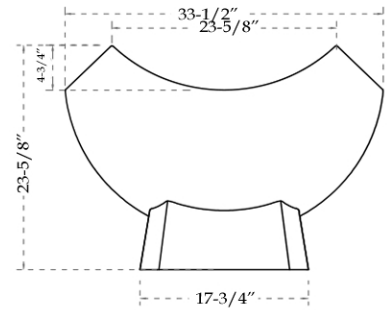

## Solid Surface Freestanding Tub

Part No: 220T8992-

TOP VIEW

FRONT VIEW

SIDE VIEW

Contact Maidstone for additional information and specifications. For complete warranty information and a list of dealers visit [www.MaidstoneSupply.com](http://www.MaidstoneSupply.com). All products and specifications are subject to change without notice. Maidstone is not responsible for typographical and/or dimensional errors. Typographical errors are subject to correction.

Note: Rough-in dimensions may vary +/- 1/2" and are subject to change. No responsibility is assumed by Maidstone.