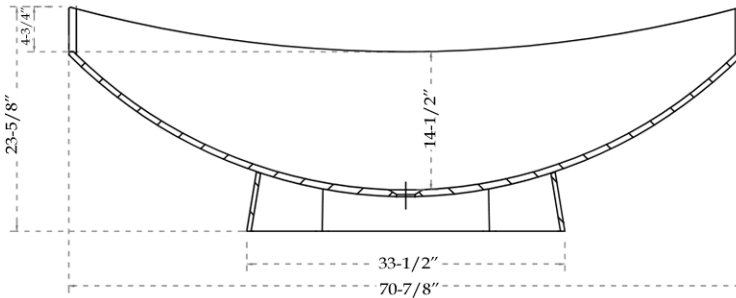

## Solid Surface Freestanding Tub

Part No: 220T8992-

TOP VIEW

FRONT VIEW

SIDE VIEW

Contact Maidstone for additional information and specifications. For complete warranty information and a list of dealers visit [www.MaidstoneSupply.com](http://www.MaidstoneSupply.com). All products and specifications are subject to change without notice. Maidstone is not responsible for typographical and/or dimensional errors. Typographical errors are subject to correction.

Note: Rough-in dimensions may vary +/- 1/2" and are subject to change. No responsibility is assumed by Maidstone.