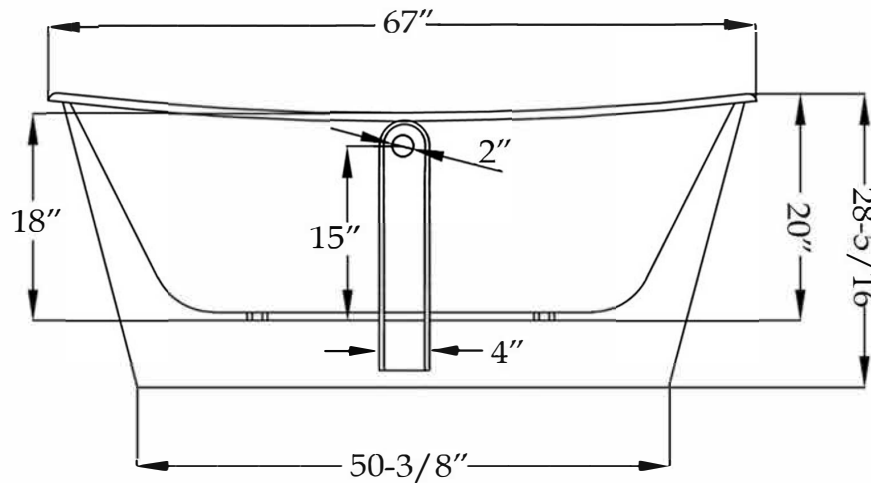

MAIDSTONE

www.MaidstoneSupply.com

Skirted Tub

Part No: 2201MA

Volume: 50 gal Weight: 411 lbs

Contact Maidstone for additional information and specifications. For complete warranty information and a list of dealers visit www.MaidstoneSupply.com. All products and specifications are subject to change without notice. Maidstone is not responsible for typographical and/or dimensional errors. Typographical errors are subject to correction.

Note: Rough-in dimensions may vary +/- 1/2" and are subject to change. No responsibility is assumed by Maidstone.