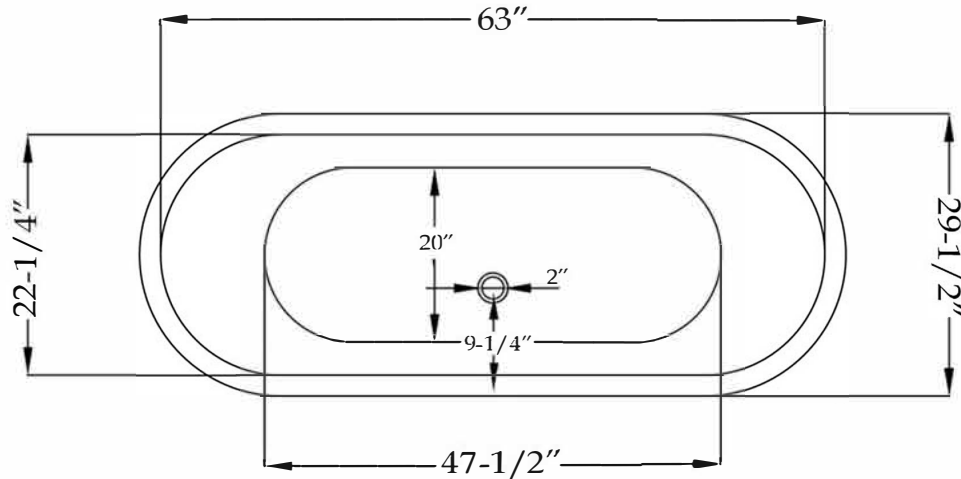

MAIDSTONE

www.MaidstoneSupply.com

Skirted Tub

Part No: 2201MA

Volume: 50 gal Weight: 411 lbs

Contact Maidstone for additional information and specifications. For complete warranty information and a list of dealers visit www.MaidstoneSupply.com. All products and specifications are subject to change without notice. Maidstone is not responsible for typographical and/or dimensional errors. Typographical errors are subject to correction.

Note: Rough-in dimensions may vary +/- 1/2" and are subject to change. No responsibility is assumed by Maidstone.