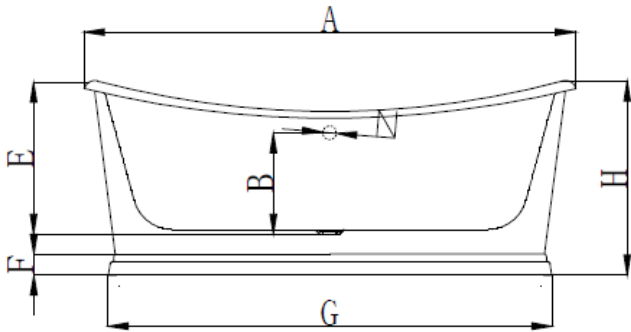

MAIDSTONE

www.MaidstoneSupply.com

Skirted Tub

Part No:2201RI

DIMENSIONS (INCHES)

A B C D E F G H I J K L M N X

	A	B	C	D	E	F	G	H	I	J	K	L	M	N	X
59	59	15	-	-	21 ³ / ₅	2	52	26	18	52 ⁴ / ₅	39 ¹ / ₃	18	30 ³ / ₅	2	11
72	72	15	-	-	21 ³ / ₅	2	64	28 ⁴ / ₅	26 ⁴ / ₅	65 ⁴ / ₅	53	19	30 ³ / ₅	2	11

EMPTY (LB)	385	550
FILLED (LB)	759	1122
CAPACITY (GAL)	45	69
WATER DEPTH (IN)	15	15

Approximate Measurements

Contact Maidstone for additional information and specifications. For complete warranty information and a list of dealers visit www.MaidstoneSupply.com. All products and specifications are subject to change without notice. Maidstone is not responsible for typographical and/or dimensional errors. Typographical errors are subject to correction.

Note: Rough-in dimensions may vary +/- 1/2" and are subject to change. No responsibility is assumed by Maidstone.