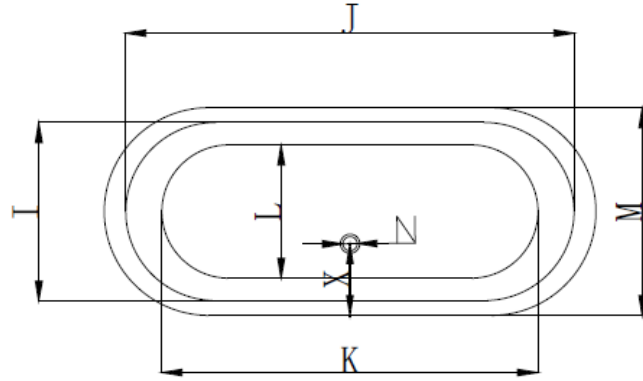

MAIDSTONE

www.MaidstoneSupply.com

Skirted Tub

Part No:2201RI

DIMENSIONS (INCHES)

A B C D E F G H I J K L M N X

	A	B	C	D	E	F	G	H	I	J	K	L	M	N	X
59	59	15	-	-	21 ³ / ₅	2	52	26	18	52 ⁴ / ₅	39 ¹ / ₃	18	30 ³ / ₅	2	11
72	72	15	-	-	21 ³ / ₅	2	64	28 ⁴ / ₅	26 ⁴ / ₅	65 ⁴ / ₅	53	19	30 ³ / ₅	2	11

EMPTY (LB)	385	550
FILLED (LB)	759	1122
CAPACITY (GAL)	45	69
WATER DEPTH (IN)	15	15

Approximate Measurements

Contact Maidstone for additional information and specifications. For complete warranty information and a list of dealers visit www.MaidstoneSupply.com. All products and specifications are subject to change without notice. Maidstone is not responsible for typographical and/or dimensional errors. Typographical errors are subject to correction.

Note: Rough-in dimensions may vary +/- 1/2" and are subject to change. No responsibility is assumed by Maidstone.