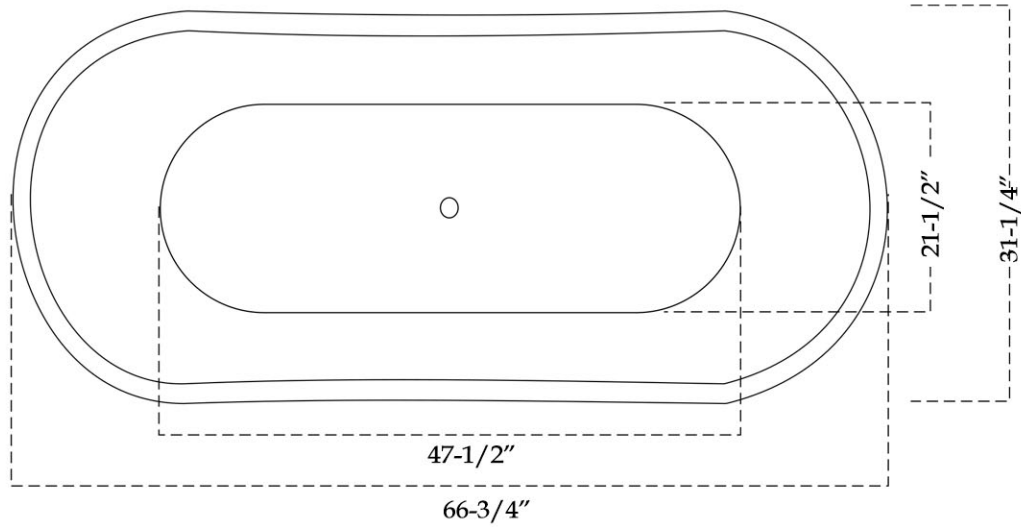

MAIDSTONE

www.MaidstoneSupply.com

Copper Freestanding Double Slipper Bathtub

Part No: 3DS66-0-M

Weight (empty): 103 lbs

Contact Maidstone for additional information and specifications. For complete warranty information and a list of dealers visit www.MaidstoneSupply.com. All products and specifications are subject to change without notice. Maidstone is not responsible for typographical and/or dimensional errors. Typographical errors are subject to correction.

Note: Rough-in dimensions may vary +/- 1/2" and are subject to change. No responsibility is assumed by Maidstone.