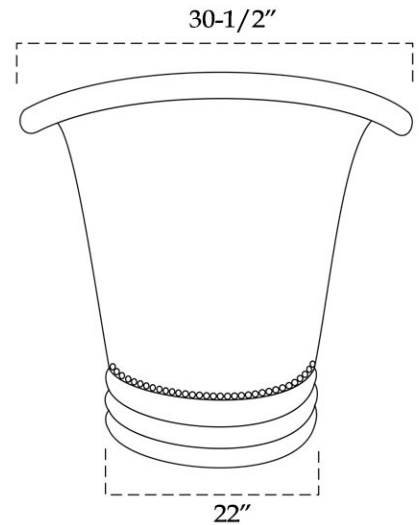

MAIDSTONE

www.MaidstoneSupply.com

Copper Freestanding Double Slipper Bathtub

Part No: 3DS66-0-M

Weight (empty): 103 lbs

Contact Maidstone for additional information and specifications. For complete warranty information and a list of dealers visit www.MaidstoneSupply.com. All products and specifications are subject to change without notice. Maidstone is not responsible for typographical and/or dimensional errors. Typographical errors are subject to correction.

Note: Rough-in dimensions may vary +/- 1/2" and are subject to change. No responsibility is assumed by Maidstone.