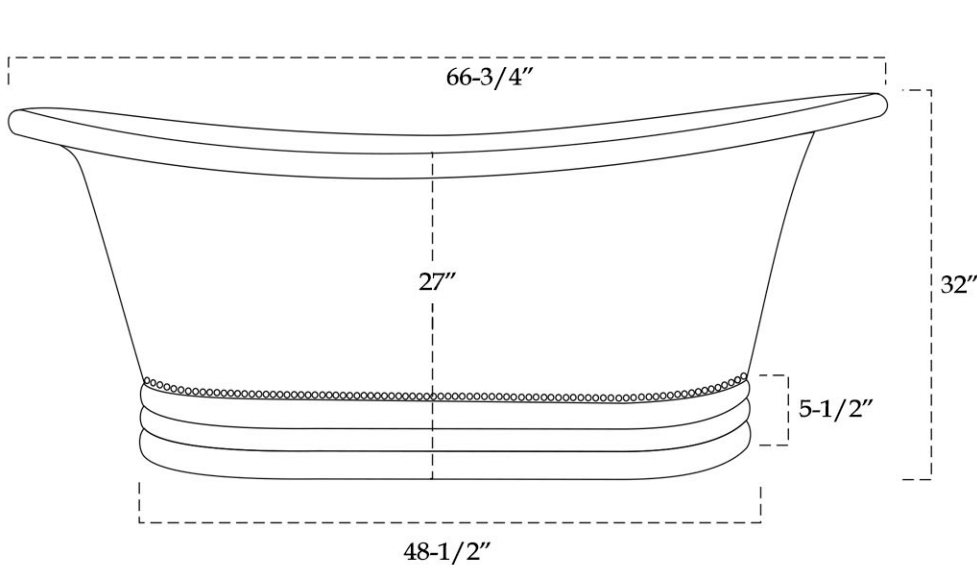

MAIDSTONE

www.MaidstoneSupply.com

Copper Freestanding Double Slipper Bathtub

Part No: 3DS66-0-M

Weight (empty): 103 lbs

Contact Maidstone for additional information and specifications. For complete warranty information and a list of dealers visit www.MaidstoneSupply.com. All products and specifications are subject to change without notice. Maidstone is not responsible for typographical and/or dimensional errors. Typographical errors are subject to correction.

Note: Rough-in dimensions may vary +/- 1/2" and are subject to change. No responsibility is assumed by Maidstone.