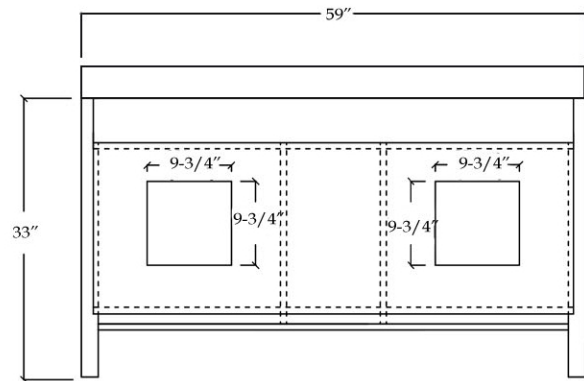

# MAIDSTONE

www.MaidstoneSupply.com

59 Inch Vanity Sink White

Part No: NEESON60W

COUNTER-TOP

Backsplash

TOP VIEW

BACK VIEW

Note: Rough-in dimensions may vary +/- 1/2" and are subject to change. No responsibility is assumed by Maidstone.