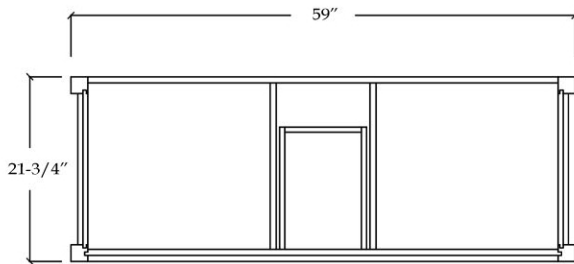

# MAIDSTONE

www.MaidstoneSupply.com

59 Inch Vanity Sink White

Part No: NEESON60W

COUNTER-TOP

Backsplash

TOP VIEW

BACK VIEW

Note: Rough-in dimensions may vary +/- 1/2" and are subject to change. No responsibility is assumed by Maidstone.