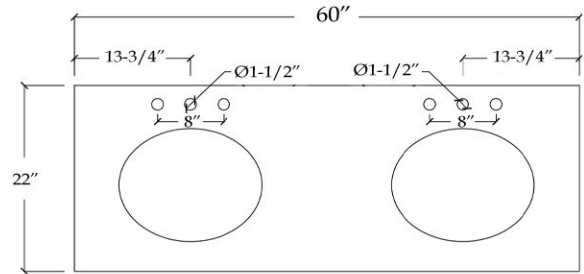

# MAIDSTONE

www.MaidstoneSupply.com

59 Inch Vanity Sink White

Part No: NEESON60W

COUNTER-TOP

Backsplash

TOP VIEW

BACK VIEW

Note: Rough-in dimensions may vary +/- 1/2" and are subject to change. No responsibility is assumed by Maidstone.