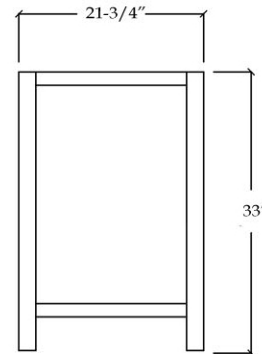

SIDE VIEW

Contact Maidstone for additional information and specifications. For complete warranty information and a list of dealers visit www.MaidstoneSupply.com. All products and specifications are subject to change without notice. Maidstone is not responsible for typographical and/or dimensional errors. Typographical errors are subject to correction.

Note: Rough-in dimensions may vary +/- 1/2" and are subject to change. No responsibility is assumed by Maidstone.