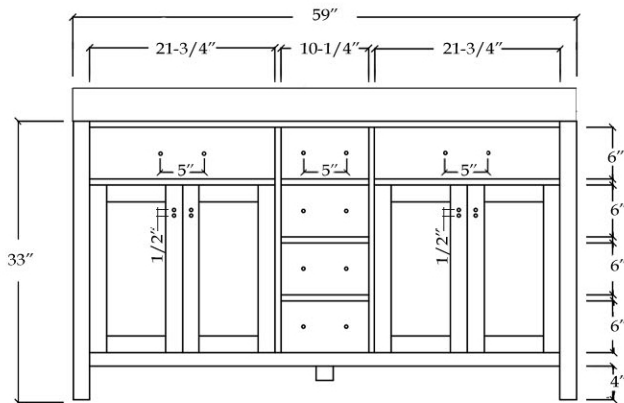

# MAIDSTONE

www.MaidstoneSupply.com

59 Inch Vanity Sink White

Part No: NEESON60W

COUNTER-TOP

Backsplash

TOP VIEW

BACK VIEW

Note: Rough-in dimensions may vary +/- 1/2" and are subject to change. No responsibility is assumed by Maidstone.