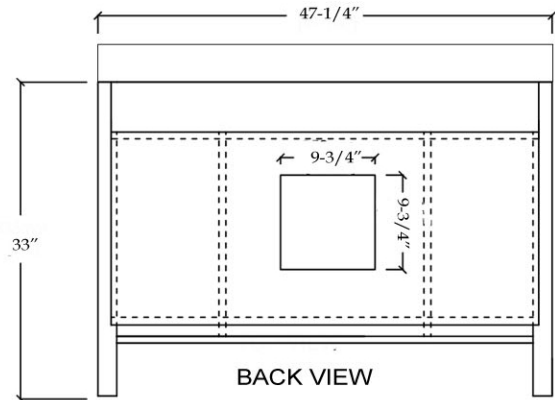

## 47 Inch Vanity Sink White

Part No: NEESON48W

TOP VIEW

FRONT VIEW

COUNTER-TOP

Backsplash

BACK VIEW

SIDE VIEW

Note: Rough-in dimensions may vary +/- 1/2" and are subject to change. No responsibility is assumed by Maidstone.