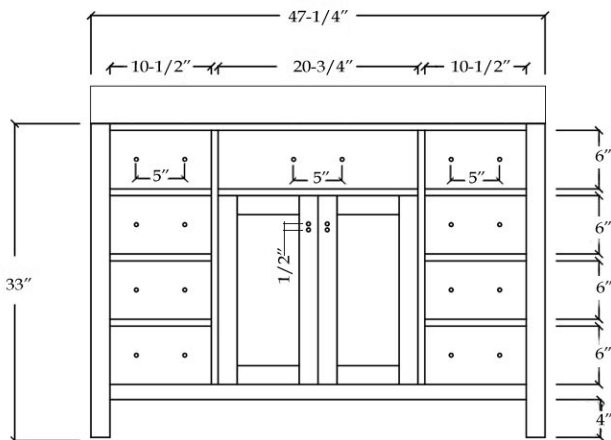

## 47 Inch Vanity Sink White

Part No: NEESON48W

TOP VIEW

FRONT VIEW

COUNTER-TOP

Backsplash

BACK VIEW

SIDE VIEW

Note: Rough-in dimensions may vary +/- 1/2" and are subject to change. No responsibility is assumed by Maidstone.