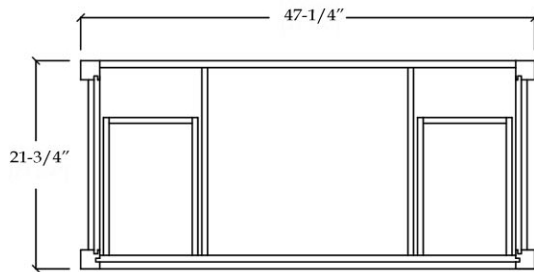

## 47 Inch Vanity Sink White

Part No: NEESON48W

TOP VIEW

FRONT VIEW

COUNTER-TOP

Backsplash

BACK VIEW

SIDE VIEW

Note: Rough-in dimensions may vary +/- 1/2" and are subject to change. No responsibility is assumed by Maidstone.