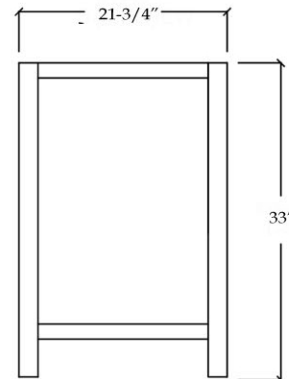

## 47 Inch Vanity Sink White

Part No: NEESON48W

TOP VIEW

FRONT VIEW

COUNTER-TOP

Backsplash

BACK VIEW

SIDE VIEW

Note: Rough-in dimensions may vary +/- 1/2" and are subject to change. No responsibility is assumed by Maidstone.