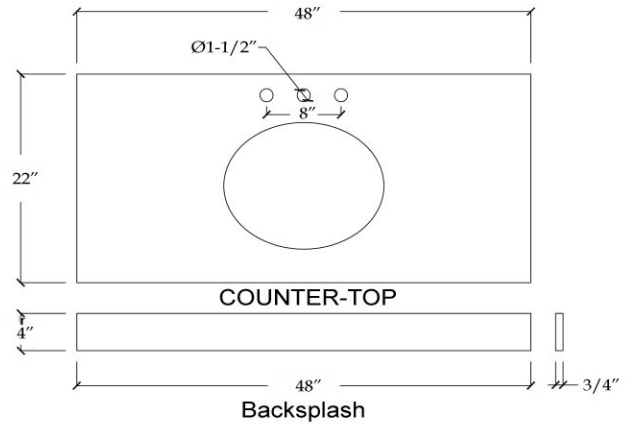

## 47 Inch Vanity Sink White

Part No: NEESON48W

TOP VIEW

FRONT VIEW

COUNTER-TOP

Backsplash

BACK VIEW

SIDE VIEW

Note: Rough-in dimensions may vary +/- 1/2" and are subject to change. No responsibility is assumed by Maidstone.