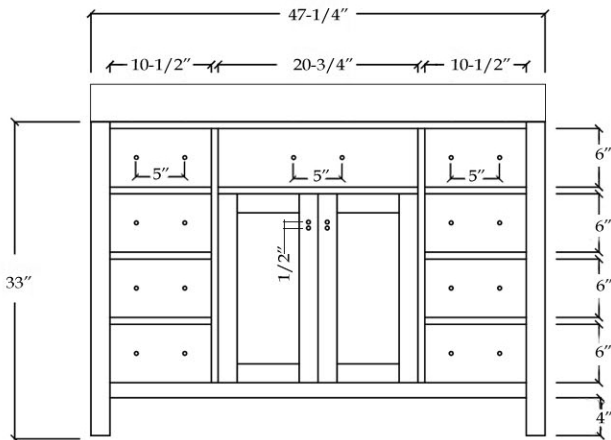

MAIDSTONE

www.MaidstoneSupply.com

47 Inch Vanity Sink Gray Oak

Part No: NEESON48GK

TOP VIEW

FRONT VIEW

COUNTER-TOP

Backsplash

Note: Rough-in dimensions may vary +/- 1/2" and are subject to change. No responsibility is assumed by Maidstone.