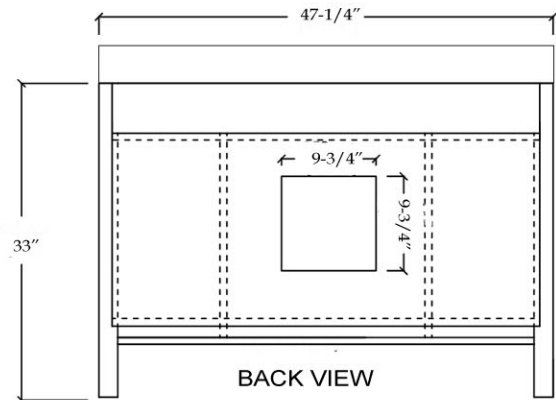

MAIDSTONE

www.MaidstoneSupply.com

47 Inch Vanity Sink Gray Oak

Part No: NEESON48GK

TOP VIEW

FRONT VIEW

COUNTER-TOP

Backsplash

Note: Rough-in dimensions may vary +/- 1/2" and are subject to change. No responsibility is assumed by Maidstone.