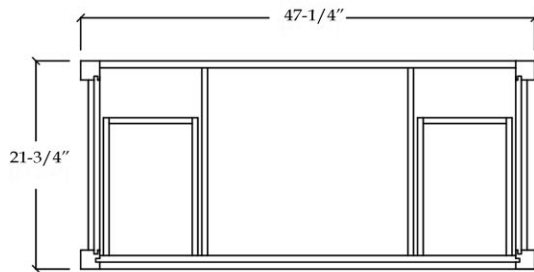

MAIDSTONE

www.MaidstoneSupply.com

47 Inch Vanity Sink Gray Oak

Part No: NEESON48GK

TOP VIEW

FRONT VIEW

COUNTER-TOP

Backsplash

Note: Rough-in dimensions may vary +/- 1/2" and are subject to change. No responsibility is assumed by Maidstone.