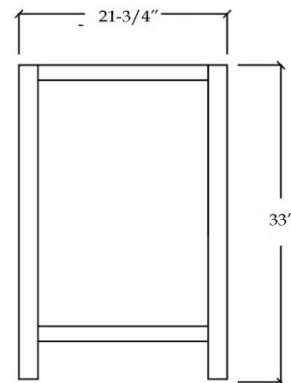

BACK VIEW

SIDE VIEW

Contact Maidstone for additional information and specifications. For complete warranty information and a list of dealers visit www.MaidstoneSupply.com. All products and specifications are subject to change without notice. Maidstone is not responsible for typographical and/or dimensional errors. Typographical errors are subject to correction.

Note: Rough-in dimensions may vary +/- 1/2" and are subject to change. No responsibility is assumed by Maidstone.