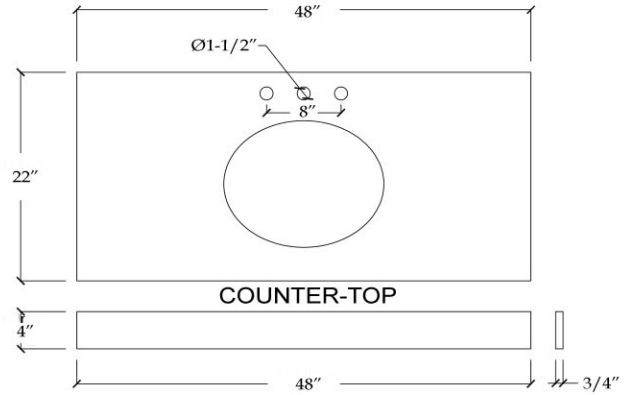

MAIDSTONE

www.MaidstoneSupply.com

47 Inch Vanity Sink Gray Oak

Part No: NEESON48GK

TOP VIEW

FRONT VIEW

COUNTER-TOP

Backsplash

Note: Rough-in dimensions may vary +/- 1/2" and are subject to change. No responsibility is assumed by Maidstone.