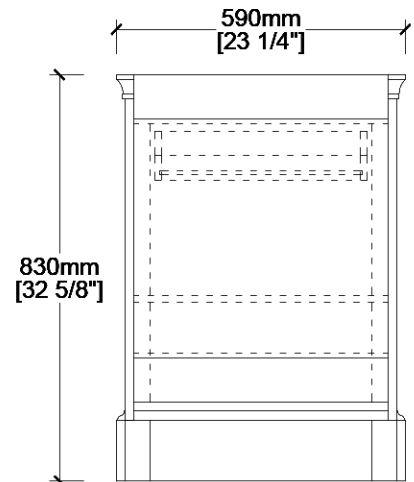

BACK VIEW

Contact Maidstone for additional information and specifications. For complete warranty information and a list of dealers visit www.MaidstoneSupply.com. All products and specifications are subject to change without notice. Maidstone is not responsible for typographical and/or dimensional errors. Typographical errors are subject to correction.

Note: Rough-in dimensions may vary +/- 1/2" and are subject to change. No responsibility is assumed by Maidstone.