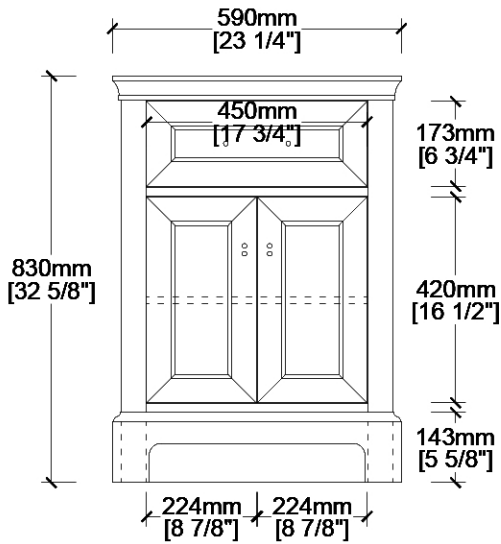

Note: Rough-in dimensions may vary +/- 1/2" and are subject to change. No responsibility is assumed by Maidstone.

MAIDSTONE

www.MaidstoneSupply.com

24 Inch Vanity Base

Part No: BRONSON24

FRONT VIEW

SIDE VIEW

Note: Rough-in dimensions may vary +/- 1/2" and are subject to change. No responsibility is assumed by Maidstone.