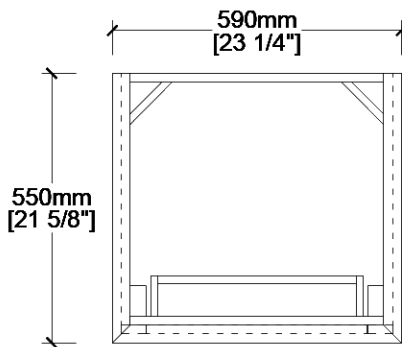

Note: Rough-in dimensions may vary +/- 1/2" and are subject to change. No responsibility is assumed by Maidstone.

MAIDSTONE

www.MaidstoneSupply.com

24 Inch Vanity Base

Part No: BRONSON24

FRONT VIEW

SIDE VIEW

Note: Rough-in dimensions may vary +/- 1/2" and are subject to change. No responsibility is assumed by Maidstone.