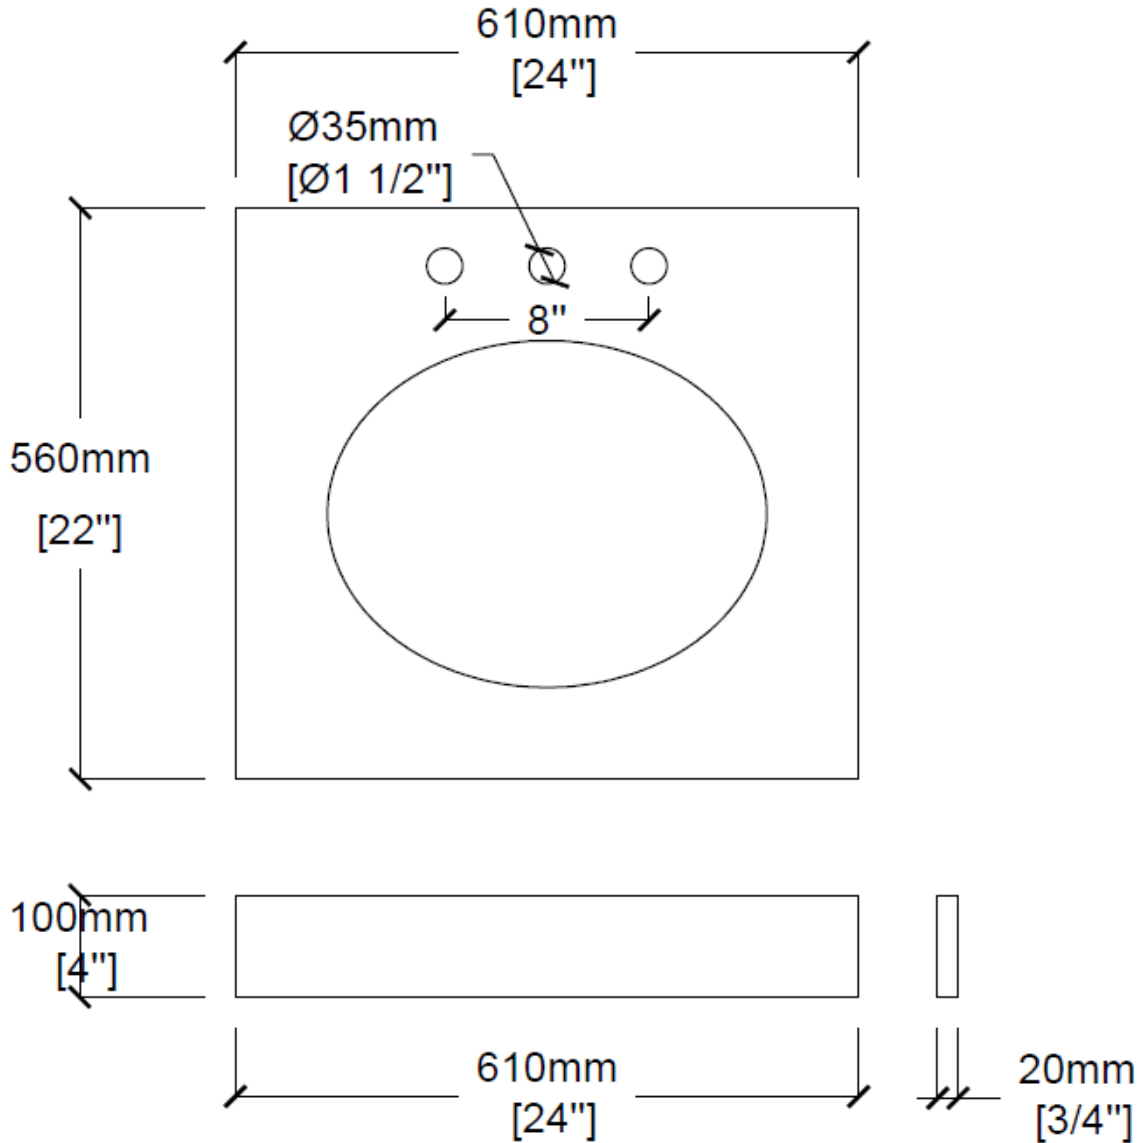

MAIDSTONE

www.MaidstoneSupply.com

36 Inch Acrylic with Square Sink

Part No: VANITYTOP24-C

Contact Maidstone for additional information and specifications. For complete warranty information and a list of dealers visit www.MaidstoneSupply.com. All products and specifications are subject to change without notice. Maidstone is not responsible for typographical and/or dimensional errors. Typographical errors are subject to correction.

Note: Rough-in dimensions may vary +/- 1/2" and are subject to change. No responsibility is assumed by Maidstone.

MAIDSTONE

www.MaidstoneSupply.com

24 Inch Vanity Base

Part No: BRONSON24

FRONT VIEW

SIDE VIEW

Note: Rough-in dimensions may vary +/- 1/2" and are subject to change. No responsibility is assumed by Maidstone.