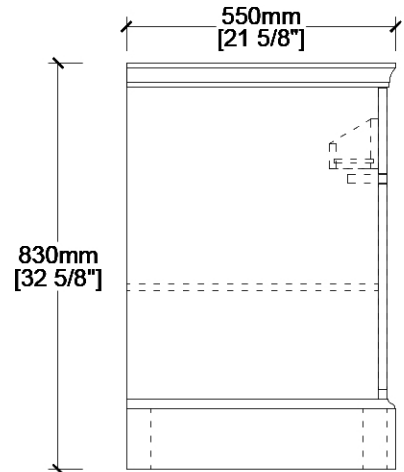

Note: Rough-in dimensions may vary +/- 1/2" and are subject to change. No responsibility is assumed by Maidstone.

MAIDSTONE

www.MaidstoneSupply.com

24 Inch Vanity Base

Part No: BRONSON24

FRONT VIEW

SIDE VIEW

Note: Rough-in dimensions may vary +/- 1/2" and are subject to change. No responsibility is assumed by Maidstone.