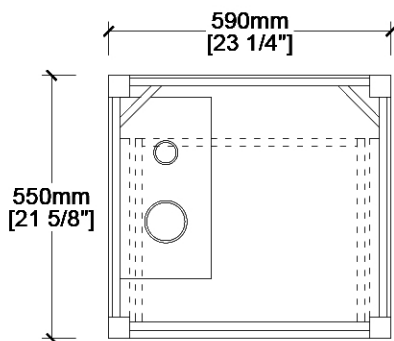

Note: Rough-in dimensions may vary +/- 1/2" and are subject to change. No responsibility is assumed by Maidstone.

MAIDSTONE

www.MaidstoneSupply.com

24 Inch Fluted Vanity Base

Part No: VALMONT24

FRONT VIEW

SIDE VIEW

Note: Rough-in dimensions may vary +/- 1/2" and are subject to change. No responsibility is assumed by Maidstone.