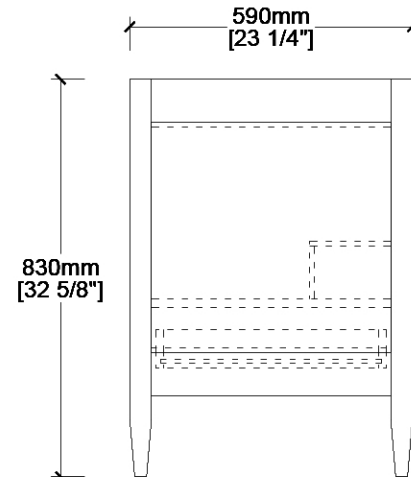

BACK VIEW

Contact Maidstone for additional information and specifications. For complete warranty information and a list of dealers visit www.MaidstoneSupply.com. All products and specifications are subject to change without notice. Maidstone is not responsible for typographical and/or dimensional errors. Typographical errors are subject to correction.

Note: Rough-in dimensions may vary +/- 1/2" and are subject to change. No responsibility is assumed by Maidstone.