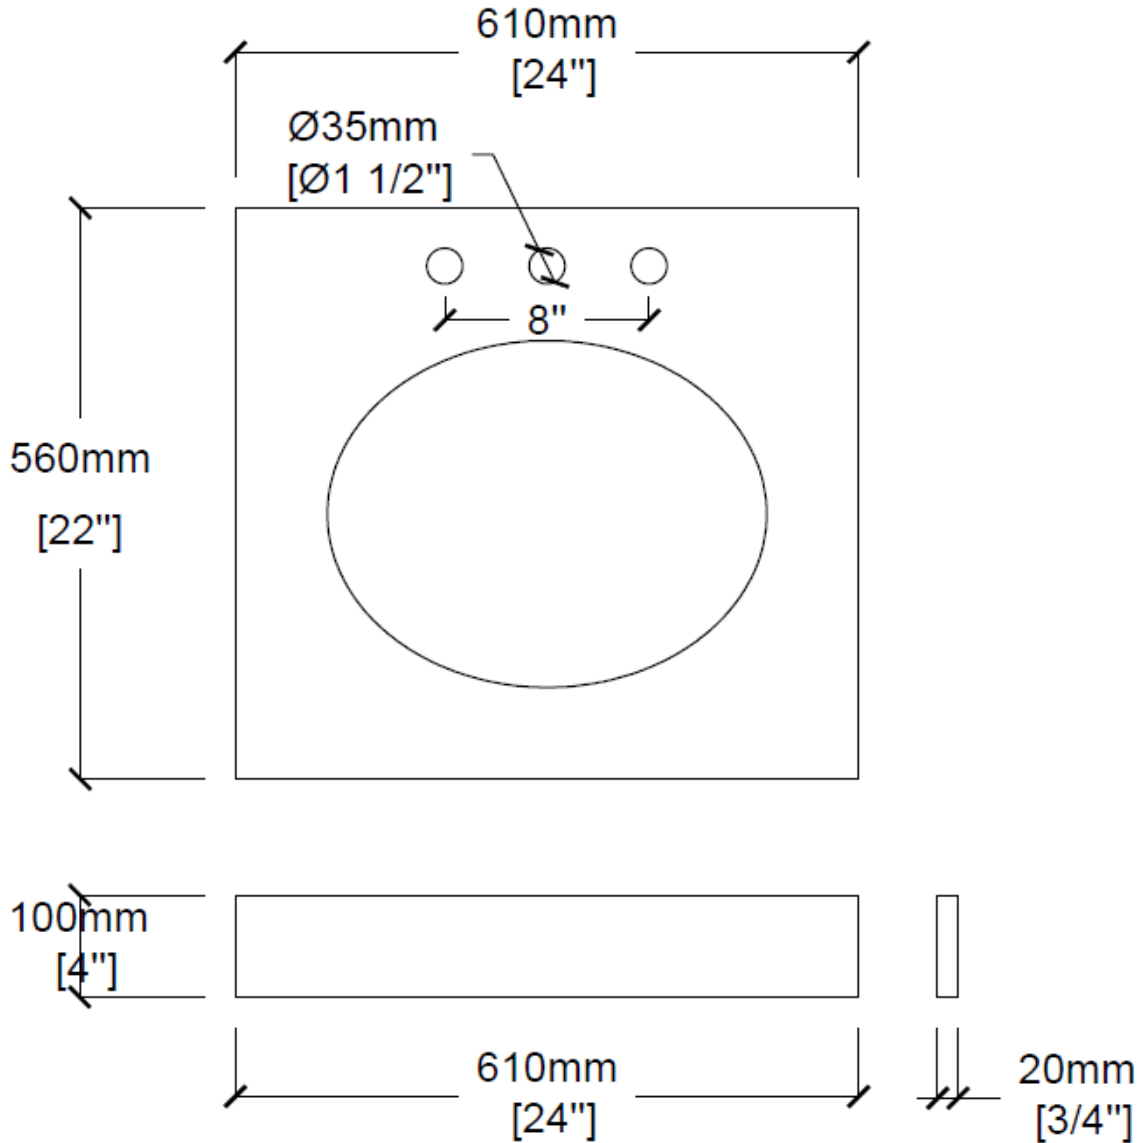

MAIDSTONE

www.MaidstoneSupply.com

36 Inch Acrylic with Square Sink

Part No: VANITYTOP24-C

Contact Maidstone for additional information and specifications. For complete warranty information and a list of dealers visit www.MaidstoneSupply.com. All products and specifications are subject to change without notice. Maidstone is not responsible for typographical and/or dimensional errors. Typographical errors are subject to correction.

Note: Rough-in dimensions may vary +/- 1/2" and are subject to change. No responsibility is assumed by Maidstone.

MAIDSTONE

www.MaidstoneSupply.com

24 Inch Fluted Vanity Base

Part No: VALMONT24

FRONT VIEW

SIDE VIEW

Note: Rough-in dimensions may vary +/- 1/2" and are subject to change. No responsibility is assumed by Maidstone.