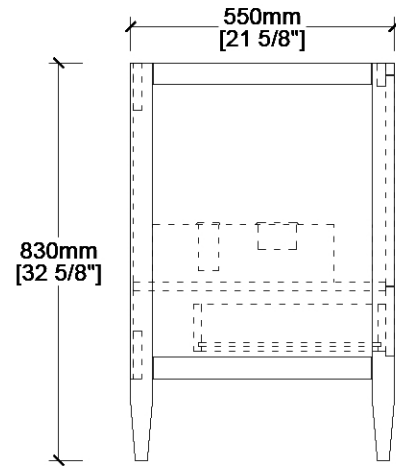

MAIDSTONE

www.MaidstoneSupply.com

36 Inch Acrylic with Square Sink

Part No: VANITYTOP24-C

Contact Maidstone for additional information and specifications. For complete warranty information and a list of dealers visit www.MaidstoneSupply.com. All products and specifications are subject to change without notice. Maidstone is not responsible for typographical and/or dimensional errors. Typographical errors are subject to correction.

Note: Rough-in dimensions may vary +/- 1/2" and are subject to change. No responsibility is assumed by Maidstone.

MAIDSTONE

www.MaidstoneSupply.com

24 Inch Fluted Vanity Base

Part No: VALMONT24

FRONT VIEW

SIDE VIEW

Note: Rough-in dimensions may vary +/- 1/2" and are subject to change. No responsibility is assumed by Maidstone.