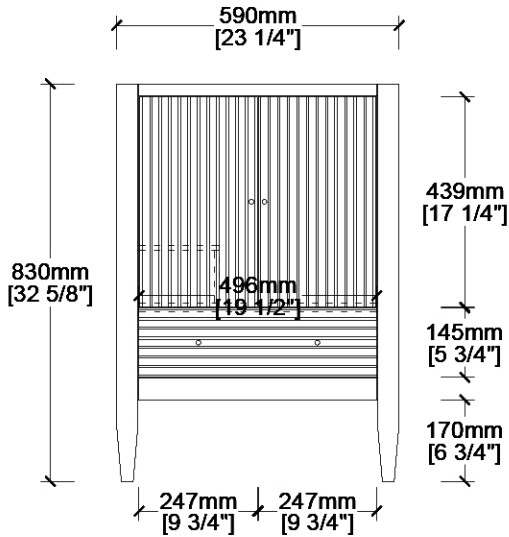

MAIDSTONE

www.MaidstoneSupply.com

36 Inch Acrylic with Square Sink

Part No: VANITYTOP24-C

Contact Maidstone for additional information and specifications. For complete warranty information and a list of dealers visit www.MaidstoneSupply.com. All products and specifications are subject to change without notice. Maidstone is not responsible for typographical and/or dimensional errors. Typographical errors are subject to correction.

Note: Rough-in dimensions may vary +/- 1/2" and are subject to change. No responsibility is assumed by Maidstone.

MAIDSTONE

www.MaidstoneSupply.com

24 Inch Fluted Vanity Base

Part No: VALMONT24

FRONT VIEW

SIDE VIEW

Note: Rough-in dimensions may vary +/- 1/2" and are subject to change. No responsibility is assumed by Maidstone.