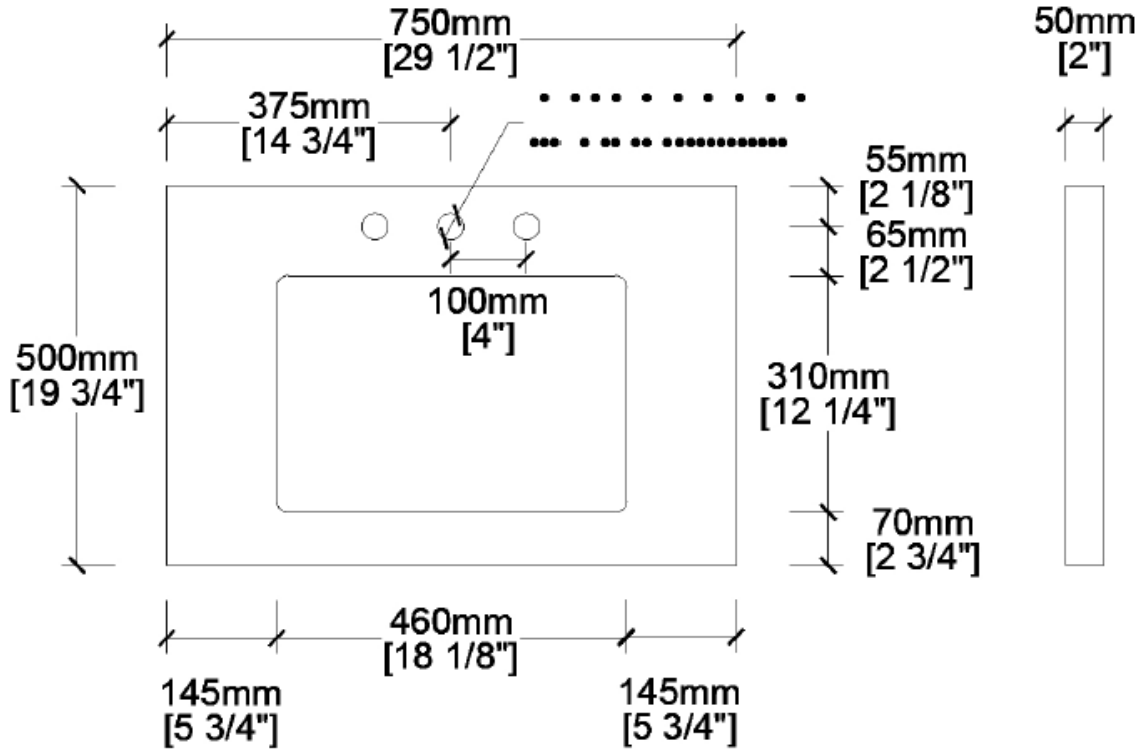

MAIDSTONE

www.MaidstoneSupply.com

30 Inch Vanity Top with Square Sink

Part No: VANITYTOP30-S

TOP VIEW

BACKSPASH

Contact Maidstone for additional information and specifications. For complete warranty information and a list of dealers visit www.MaidstoneSupply.com. All products and specifications are subject to change without notice. Maidstone is not responsible for typographical and/or dimensional errors. Typographical errors are subject to correction.

Note: Rough-in dimensions may vary +/- 1/2" and are subject to change. No responsibility is assumed by Maidstone.

MAIDSTONE

www.MaidstoneSupply.com

30 Inch Vanity Base

Part No: BRONSON30

FRONT VIEW

SIDE VIEW

Note: Rough-in dimensions may vary +/- 1/2" and are subject to change. No responsibility is assumed by Maidstone.