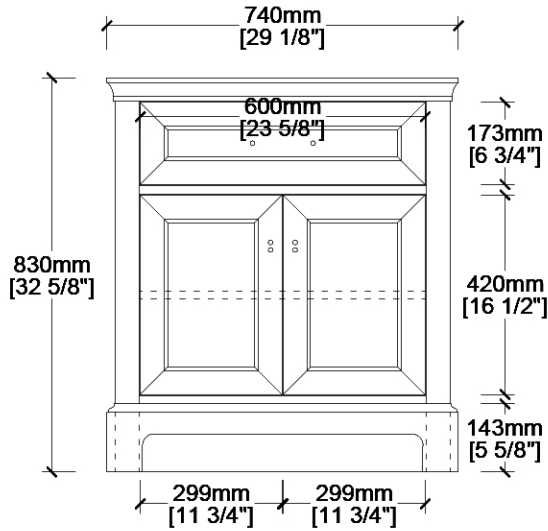

MAIDSTONE

www.MaidstoneSupply.com

30 Inch Vanity Top with Square Sink

Part No: VANITYTOP30-S

TOP VIEW

BACKSPASH

Contact Maidstone for additional information and specifications. For complete warranty information and a list of dealers visit www.MaidstoneSupply.com. All products and specifications are subject to change without notice. Maidstone is not responsible for typographical and/or dimensional errors. Typographical errors are subject to correction.

Note: Rough-in dimensions may vary +/- 1/2" and are subject to change. No responsibility is assumed by Maidstone.

MAIDSTONE

www.MaidstoneSupply.com

30 Inch Vanity Base

Part No: BRONSON30

FRONT VIEW

SIDE VIEW

Note: Rough-in dimensions may vary +/- 1/2" and are subject to change. No responsibility is assumed by Maidstone.