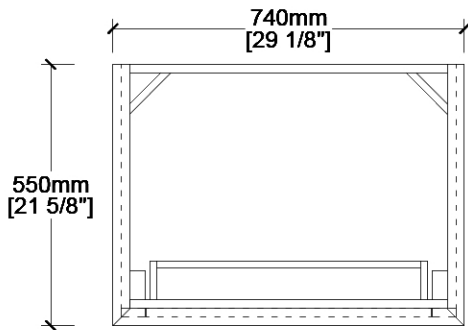

MAIDSTONE

www.MaidstoneSupply.com

30 Inch Vanity Top with Square Sink

Part No: VANITYTOP30-S

TOP VIEW

BACKSPASH

Contact Maidstone for additional information and specifications. For complete warranty information and a list of dealers visit www.MaidstoneSupply.com. All products and specifications are subject to change without notice. Maidstone is not responsible for typographical and/or dimensional errors. Typographical errors are subject to correction.

Note: Rough-in dimensions may vary +/- 1/2" and are subject to change. No responsibility is assumed by Maidstone.

MAIDSTONE

www.MaidstoneSupply.com

30 Inch Vanity Base

Part No: BRONSON30

FRONT VIEW

SIDE VIEW

Note: Rough-in dimensions may vary +/- 1/2" and are subject to change. No responsibility is assumed by Maidstone.