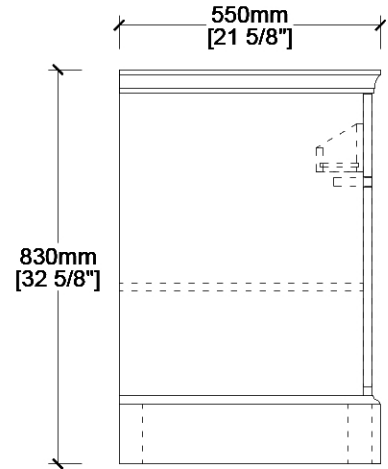

MAIDSTONE

www.MaidstoneSupply.com

30 Inch Vanity Top with Square Sink

Part No: VANITYTOP30-S

TOP VIEW

BACKSPASH

Contact Maidstone for additional information and specifications. For complete warranty information and a list of dealers visit www.MaidstoneSupply.com. All products and specifications are subject to change without notice. Maidstone is not responsible for typographical and/or dimensional errors. Typographical errors are subject to correction.

Note: Rough-in dimensions may vary +/- 1/2" and are subject to change. No responsibility is assumed by Maidstone.

MAIDSTONE

www.MaidstoneSupply.com

30 Inch Vanity Base

Part No: BRONSON30

FRONT VIEW

SIDE VIEW

Note: Rough-in dimensions may vary +/- 1/2" and are subject to change. No responsibility is assumed by Maidstone.