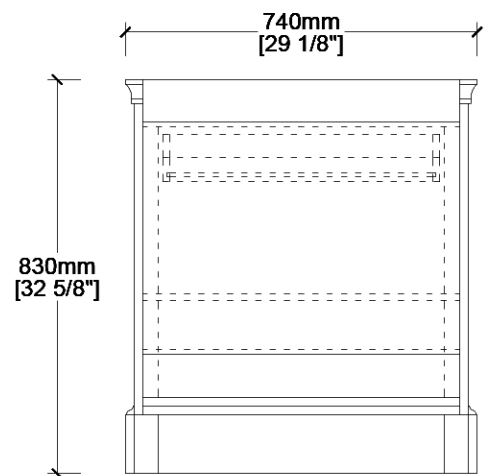

BACK VIEW

Contact Maidstone for additional information and specifications. For complete warranty information and a list of dealers visit www.MaidstoneSupply.com. All products and specifications are subject to change without notice. Maidstone is not responsible for typographical and/or dimensional errors. Typographical errors are subject to correction.

Note: Rough-in dimensions may vary +/- 1/2" and are subject to change. No responsibility is assumed by Maidstone.